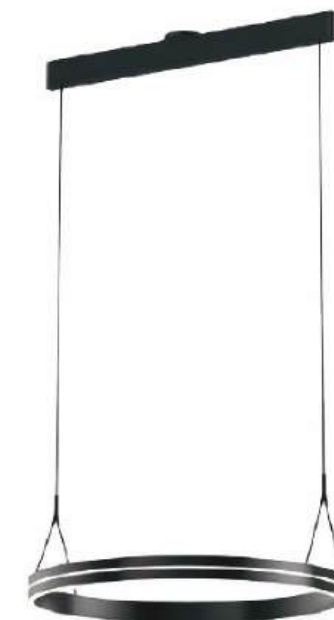

PP020245-SBB