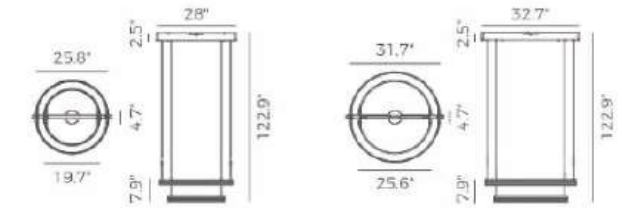

PP020250

PP020251

ATHENA

DETAILS	
Material:	Aluminum
Lamp Shade:	Acrylic
Finishing:	Anodizing
Color Temp.:	3000K
CRI (Ra):	>90
LED Rated Life:	+50,000 Hours
Dimming:	100%-10%

Dimmable with ELV or TRIAC Dimmer (Not Included)

ITEM NO.	PP020250	PP020251
Wattage:	70W	89W
Voltage:	100-130V	100-130V
Size:	28"L x 25.8"W x 122.9"OAH	32.7"L x 31.7"W x 122.9"OAH
Total Lumens:	5880	7020
Delivered Lumens:	2670	3187