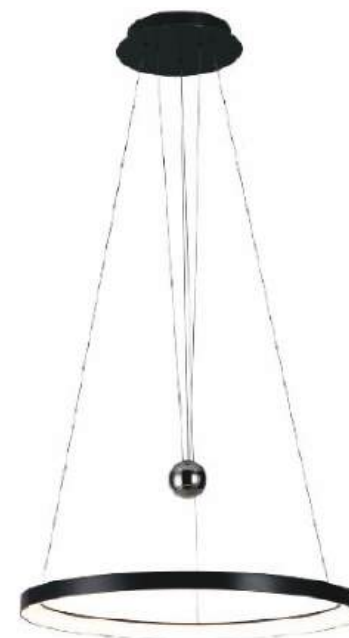

PP121743-CM **NEW**

PP121743

PERA

DETAILS

Material:	Aluminum	Color Temp.:	3000K
Lamp Shade:	Acrylic	CRI (Ra):	≥90
Finishing:	Electroplating	LED Rated Life:	≈50,000 Hours
		Dimming:	100%-10%

Dimmable with ELV or TRIAC Dimmer (Not Included)

ITEM NO.	PP121743
Wattage:	6W
Voltage:	100-120V
Size:	4.7"Dia x 92.5"OAH
Estimated Lumens:	420
Estimated Delivered Lumens:	300

PP121546-BK **NEW**

PP121548-BK **NEW**

Cantilever System

PP121546

PP121548

COSIMA