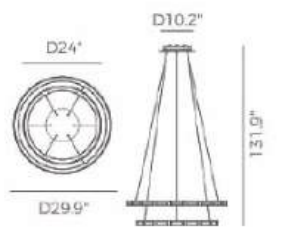

PP121613

EQUATOR

DETAILS

Materials: Aluminum + Steel	Color Temp: 3000K
Lamp Shade: Acrylic	CRI (Ra): ≥90
Finishing: Anodizing + Painting	LED Rated Life: =50,000 Hours
	Dimming: 100% - 10%

Dimmable with ELV or TRIAC Dimmer (Not Included)

ITEM NO.	PP121610	PP121611	PP121613
Wattage:	27W	33W	60W
Voltage:	100-120V	100-120V	100-120V
Size:	24"Dia. x 121.3"OAH	29.9"Dia. x 121.3"OAH	29.9"Dia. x 134.9"OAH
Total Lumens:	1500	2000	3200
Delivered Lumens:	730	870	1590