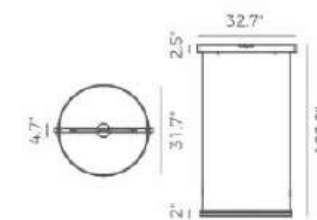

PP020246

ATHENA

DETAILS

Material:	Aluminum	Color Temp.:	3000K
Lamp Shade:	Acrylic	CRI (Ra):	>90
Finishing:	Anodizing	LED Rated Life:	~50,000 Hours
		Dimming:	100%-10%

Dimmable with ELV or TRIAC Dimmer (Not Included)

ITEM NO.	PP020244	PP020245	PP020246
Wattage:	30W	40W	50W
Voltage:	100-130V	100-130V	100-130V
Size:	21.7\"/>		
Total Lumens:	2520	3360	3900
Delivered Lumens:	1144	1525	1771