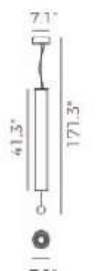

PP121222

DIAMANTE

DETAILS

Material: Aluminum + Cooper + Glass + Stain Steel
Lamp Shade: Borosilicate Glass
Finishes: Anodizing

Color Temp.: 2400K, 3000K
CRI (Ra): ≥90
LED Rated Life: =50,000 Hours

Dimmable with ELV or TRIAC Dimmer (Not included)

ITEM NO.	PP121223	PP121225	PP121222
Wattage:	28W	40W	28W
Voltage:	100-130V	100-130V	100-130V
Size:	41.3"L x 5.2"W x 127"OAH	127"L x 5.2"W x 127"OAH	7.1Dia. x 171.3"OAH
Total Lumens:	1800	2830	1800
Delivered Lumens:	781	1228	781