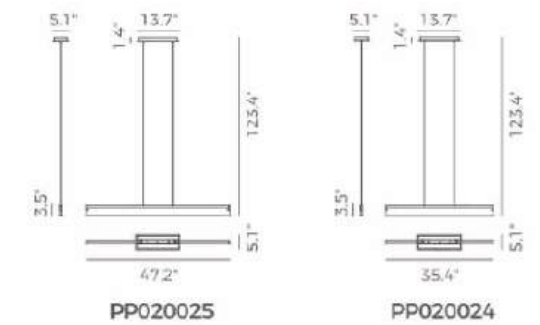

LANGE

DETAILS

Material: Aluminum
Lamp Shade: Acrylic
Finishing: Anodizing + Painting
Color Temp.: 3000K
CRI (Ra): >90
LED Rated Life: +50,000 Hours
Dimming: 100%-10%

Dimmable with ELV or TRIAC Dimmer (Not Included)

ITEM NO.	PP020025	PP020024
Wattage:	20W	17W
Voltage:	100-130V	100-130V
Size:	47.2"L x 5.1"W x 123.4"OAH	35.4"L x 5.1"W x 123.4"OAH
Total Lumens:	1800	1470
Delivered Lumens:	857	684