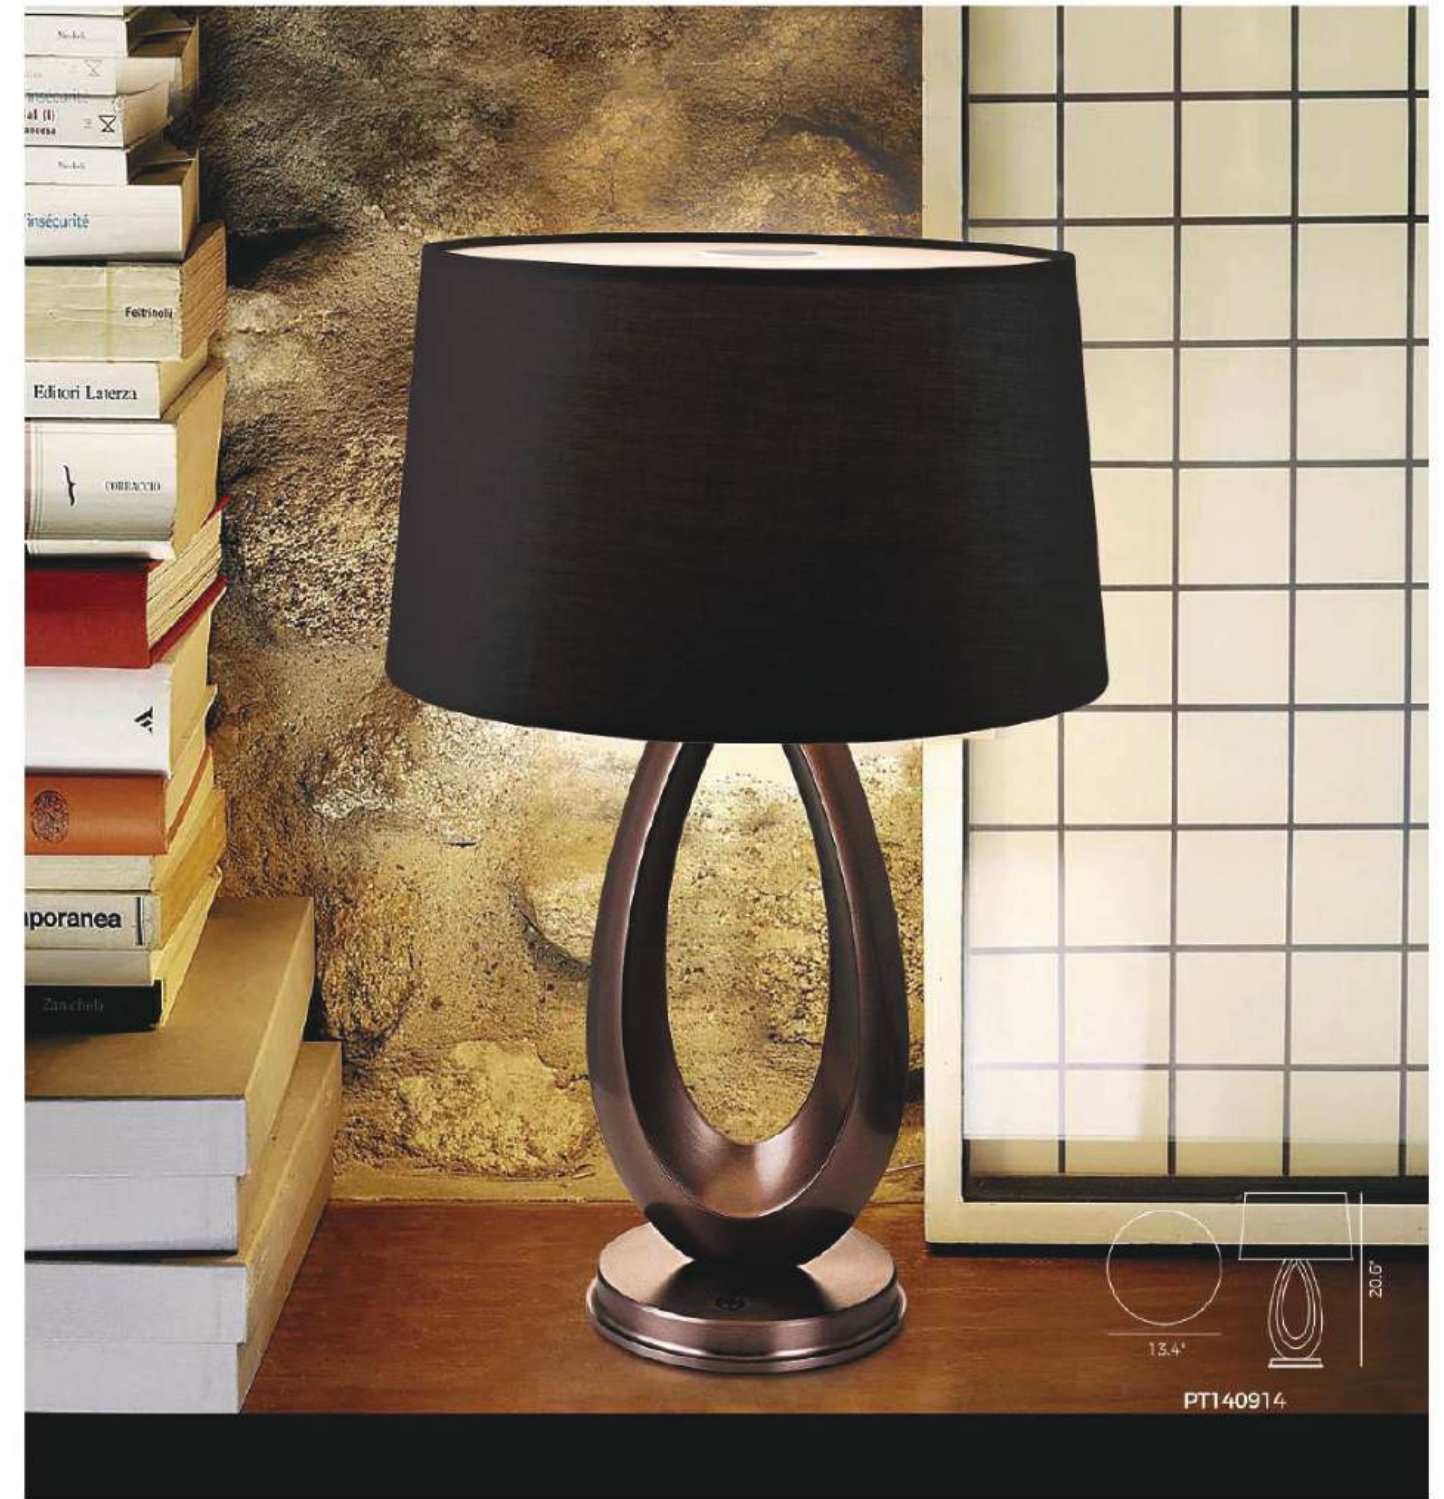

LED Rated Life: ≈50,000 Hours

Finishing:
Anodizing

ITEM NO.	PT140918
Wattage:	15W
Voltage:	100-240V
Size:	13.4" Dia. x 19.8"H
Total Lumens:	1080
Delivered Lumens:	325

PT140914

ELISA

DETAILS

Material:
Aluminum + Polyurethane