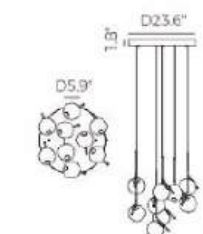

ITEM NO.	PP121908
Wattage:	7W
Voltage:	100-130V
Size:	8.2"L x 5.9"W x 86.6"OAH
Estimated Lumens:	600
Estimated Delivered Lumens:	205

PP121912-CM **NEW**

PP121914-CM **NEW**

PP121912

PP121914

VETRI

DETAILS

Material: Aluminum	Color Temp.: 3000K
Lamp Shade: Glass	CRI (Ra): ≥90
Finishing: Electroplating + Painting	LED Rated Life: ≈50,000 Hours
	Dimming: 100%-10%