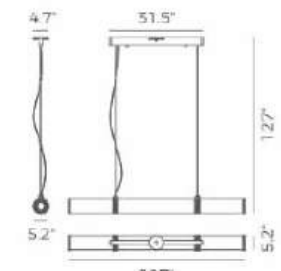

PP121225

DIAMANTE

DETAILS

Material: Aluminum + Cooper + Glass + Stain Steel
Lamp Shade: Borosilicate Glass
Finishes: Anodizing

Color Temp.: 2400K, 3000K
CRI (Ra): ≥90
LED Rated Life: =50,000 Hours

Dimmable with ELV or TRIAC Dimmer (Not included)

ITEM NO.	PP121223	PP121225	PP121222
Wattage:	28W	40W	28W
Voltage:	100-130V	100-130V	100-130V
Size:	41.3"L x 5.2"W x 127"OAH	127"L x 5.2"W x 127"OAH	7.1Dia. x 171.3"OAH
Total Lumens:	1800	2830	1800
Delivered Lumens:	781	1228	781