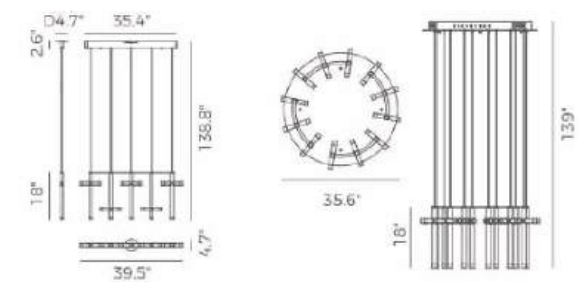

PP020211

PP020213

SEESAW

DETAILS

Material:	Aluminum + Steel	Color Temp:	3000K
Lamp Shade:	Acrylic	CRI (Ra):	≥80
Finishing:	Anodizing	LED Rated Life:	≈50,000 Hours
		Dimming:	100%-10%

Dimmable with ELV or TRIAC Dimmer (Not Included)

ITEM NO.	PP020211	PP020213
Wattage:	35W (5-light)	84W (12-light)
Voltage:	100-130V	100-130V
Size:	39.5\"/>	
Total Lumens:	3150	7560
Delivered Lumens:	1367	3281