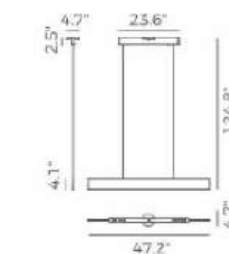

PP120287

Color Finish

PROMETHEUS

DETAILS

Material: Aluminum
Lamp Shade: Acrylic
Finishing: Anodizing

Color Temp.: 3000K
CRI (Ra): ≥90
LED Rated Life: ≈50,000 Hours
Dimming: 100%-10%

Dimmable with ELV or TRIAC Dimmer (Not Included)

ITEM NO.	PP120286	PP120287	PP120288
Wattage:	21W	26W	36W
Voltage:	100-130V	100-130V	100-130V
Size:	35.4"L x 4.7"W x 124.8"OAH	47.2"L x 4.7"W x 124.8"OAH	59"L x 4.7"W x 124.8"OAH
Total Lumens:	1680	2100	2830
Delivered Lumens:	746	932	1257