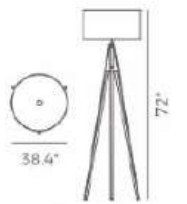

PF150587

SIGNAL

DETAILS

Material:
Steel + Wood

Lamp Shade:
Fabric + Acrylic

Finishing:
Plating

Color Temp.: 3000K

CRI (Ra): >90

LED Rated Life: ≈50,000 Hours

ITEM NO.	PF150587
Wattage:	15W
Voltage:	100-240V
Size:	38.4" Dia. x 72" OAH
Total Lumens:	1260
Delivered Lumens:	387