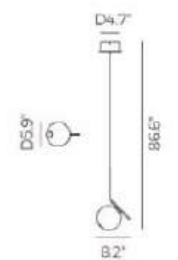

PP121908

VETRI

DETAILS

Material: Aluminum	Color Temp.: 3000K
Lamp Shade: Glass	CRI (Ra): ≥90
Finishing: Electroplating + Painting	LED Rated Life: ≈50,000 Hours
	Dimming: 100%-10%

Dimmable with ELV or TRIAC Dimmer (Not Included)

ITEM NO.	PP121908
Wattage:	7W
Voltage:	100-130V
Size:	8.2"L x 5.9"W x 86.6"OAH
Estimated Lumens:	600
Estimated Delivered Lumens:	205