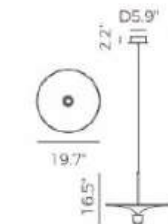

PP121413

GRAVITY

DETAILS

Material: Aluminum + Steel
Lamp Shade: Acrylic
Finishing: Painting
Color Temp.: 3000K
CRI (Ra): ≥90
LED Rated Life: ≈50,000 Hours
Dimming: 100%-10%

Dimmable with ELV or TRIAC Dimmer (Not Included)

ITEM NO.	PP121412	PP121413	PP121418
Wattage:	14W	14W	16W
Voltage:	100-130V	100-130V	100-130V
Size:	16.5" Dia. x 136.7" OAH	19.7" Dia. x 136.7" OAH	23.6" Dia. x 136.7" OAH
Total Lumens:	1050	1050	1260
Delivered Lumens:	857	857	1029