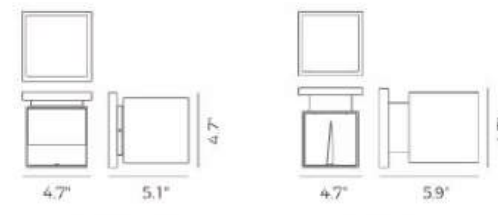

PW131010

PW131011

Color Finish

PANDORA

DETAILS

Material: Aluminum + Steel
Lamp Shade: Aluminum
Finishing: Anodizing + Painting + Plating

Color Temp.: 3000K
CRI (Ra): >90
LED Rated Life: +50,000 Hours
Dimming: 100%-10%

Dimmable with ELV or TRIAC Dimmer (Not Included)