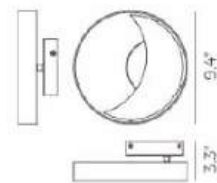

PW030072

DAY & NIGHT

DETAILS

Material:
Steel

Lamp Shade:
Acrylic

Finishing:
Anodizing +
Painting

Color Temp: 3000K

CRI (Ra): ≥90

LED Rated Life: ≈50,000 Hours

Dimming: 100%-10%

Dimmable with ELV or TRIAC Dimmer (Not Included)

ITEM NO.	PW030071	PW030072
Wattage:	8W	8W
Voltage:	100-130V	100-130V
Size:	9.4" Dia. x 3.3"H	9.4" Dia. x 3.3"H
Total Lumens:	630	630
Delivered Lumens:	223	223