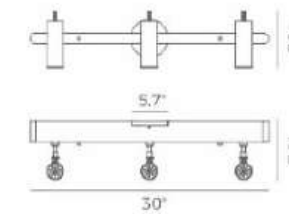

PW131273

Color Finish

FOCUS

DETAILS

Material: Aluminum + Steel

Lamp Shade: Acrylic

Finishing: Anodizing + Baking Finish

Color Temp: 3000K

CRI (Ra): ≥90

LED Rated Life: ≈50,000 Hours

Dimming: 100%-10%

Dimmable with ELV or TRIAC Dimmer (Not Included)
Vanity can be mounted on wall or ceiling

ITEM NO.	PP121372	PW131274	PW131275	PW131273
Wattage:	6W	6W	12W	18W
Voltage:	100-130V	100-130V	100-130V	100-130V
Size:	4.7" Dia. x 137.8" OAH	5.7" L x 6" W x 7.1" H	18.1" L x 7.2" W x 7.1" H	30" L x 7.2" W x 7.1" H
Total Lumens:	420	420	840	1260
Delivered Lumens:	291	291	585	874