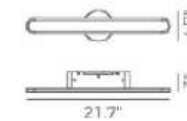

PW030021

GIANNI

DETAILS

Material:
Aluminum + Steel

Lamp Shade:
Acrylic

Finishing:
Baking Finish

Color Temp.: 3000K

CRI (Ra): ≥90

LED Rated Life: ≈50,000 Hours

Dimming: 100%-10%

Dimmable with ELY or TRIAC Dimmer (Not Included)

ITEM NO.	PP020114	PP020115	PW030021	PW030020	PW030019
Wattage:	53W	61W	10W	15W	20W
Voltage:	100-130V	100-130V	100-130V	100-130V	100-130V
Size:	47.2"L x 4.7"W x 129.9"OAH	59"L x 4.7"W x 129.9"OAH	21.7"L x 3"W x 4.7"H	29.5"L x 3"W x 4.7"H	39.4"L x 3"W x 4.7"H
Total Lumens:	2520	5040	840	1260	1680
Delivered Lumens:	1154	2308	365	547	729