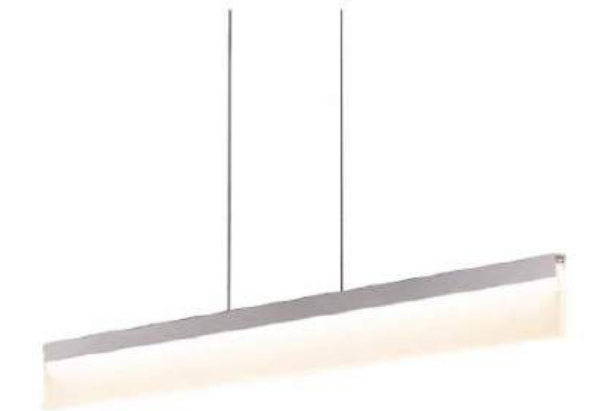

Total Lumens: 800

Delivered Lumens: 560

PP020025-BBK

PP020024-AB

PP020024-AC

PP020025-MH

Color Finish

LANGE