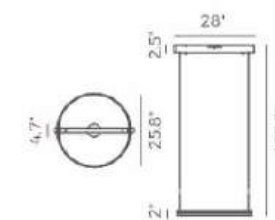

PP020245

ATHENA

DETAILS

Material:	Aluminum	Color Temp.:	3000K
Lamp Shade:	Acrylic	CRI (Ra):	>90
Finishing:	Anodizing	LED Rated Life:	~50,000 Hours
		Dimming:	100%-10%

Dimmable with ELV or TRIAC Dimmer (Not Included)

ITEM NO.	PP020244	PP020245	PP020246
Wattage:	30W	40W	50W
Voltage:	100-130V	100-130V	100-130V
Size:	21.7\"/>		
Total Lumens:	2520	3360	3900
Delivered Lumens:	1144	1525	1771