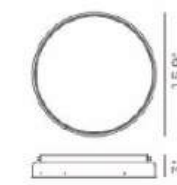

PC111080-DT*

PC111081-DT*

PC111082-DT*

* For Specification Quote Only

PC111071

Color Finish

PAN

DETAILS

Material: Aluminum
Lamp Shade: Acrylic
Finishing: Anodizing + Spray Painting
Color Temp.: 3000K
CRI (Ra): ≥90
LED Rated Life: ≈50,000 Hours
Dimming: 100%-10%

Dimmable with ELV or TRIAC Dimmer (Not Included)

ITEM NO.	PC111070	PC111080	PC111071	PC111081	PC111072	PC111082
Wattage:	19W	20W	25W	25W	34W	30W
Voltage:	100-130V	100-130V	100-130V	100-130V	100-130V	100-130V
Size:	12"Dia. x 2.8"H	8"L x 8"W x 2.8"H	15.9"Dia. x 3"H	12"L x 12"W x 2.8"H	19.8"Dia. x 3.4"H	15.9"L x 15.9"W x 2.9"H
Total Lumens:	1890	1500	2520	2520	3240	2730
Delivered Lumens:	1055	836	1430	1404	1782	1521