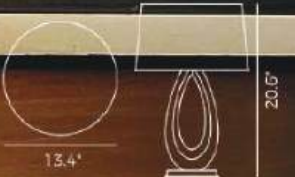

PT140914

ELISA

DETAILS

Material:
Aluminum + Polyurethane

Color Temp.: 3000K

Lamp Shade:
Fabric + Acrylic

CRI (Ra): ≥90

LED Rated Life: ≈50,000 Hours

Finishing:
Anodizing +
Painting

ITEM NO.	PT140914
Wattage:	10W
Voltage:	100-240V
Size:	13.4" Dia. x 20.6"H
Total Lumens:	720
Delivered Lumens:	217