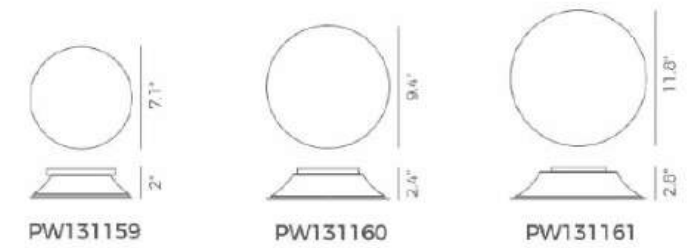

ECLIPSE

DETAILS

Material: Aluminum + Steel
Lamp Shade: Acrylic
Finishing: Anodizing + Painting

Color Temp.: 3000K
CRI (Ra): >90
LED Rated Life: +50,000 Hours
Dimming: 100%-10%

Dimmable with ELV or TRIAC Dimmer (Not Included)

ITEM NO.	PW131159	PW131160	PW131161
Wattage:	8W	11W	15W
Voltage:	100-130V	100-130V	100-130V
Size:	7.1" Dia. x 2"H	9.4" Dia. x 2.4"H	11.8" Dia. x 2.8"H
Total Lumens:	630	900	1260
Delivered Lumens:	255	364	509