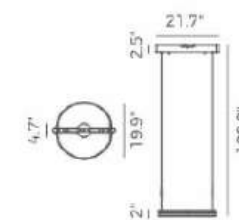

PP020244

ATHENA

DETAILS

Material:	Aluminum	Color Temp.:	3000K
Lamp Shade:	Acrylic	CRI (Ra):	>90
Finishing:	Anodizing	LED Rated Life:	~50,000 Hours
		Dimming:	100%-10%

Dimmable with ELV or TRIAC Dimmer (Not Included)

ITEM NO.	PP020244	PP020245	PP020246
Wattage:	30W	40W	50W
Voltage:	100-130V	100-130V	100-130V
Size:	21.7\"/>		
Total Lumens:	2520	3360	3900
Delivered Lumens:	1144	1525	1771