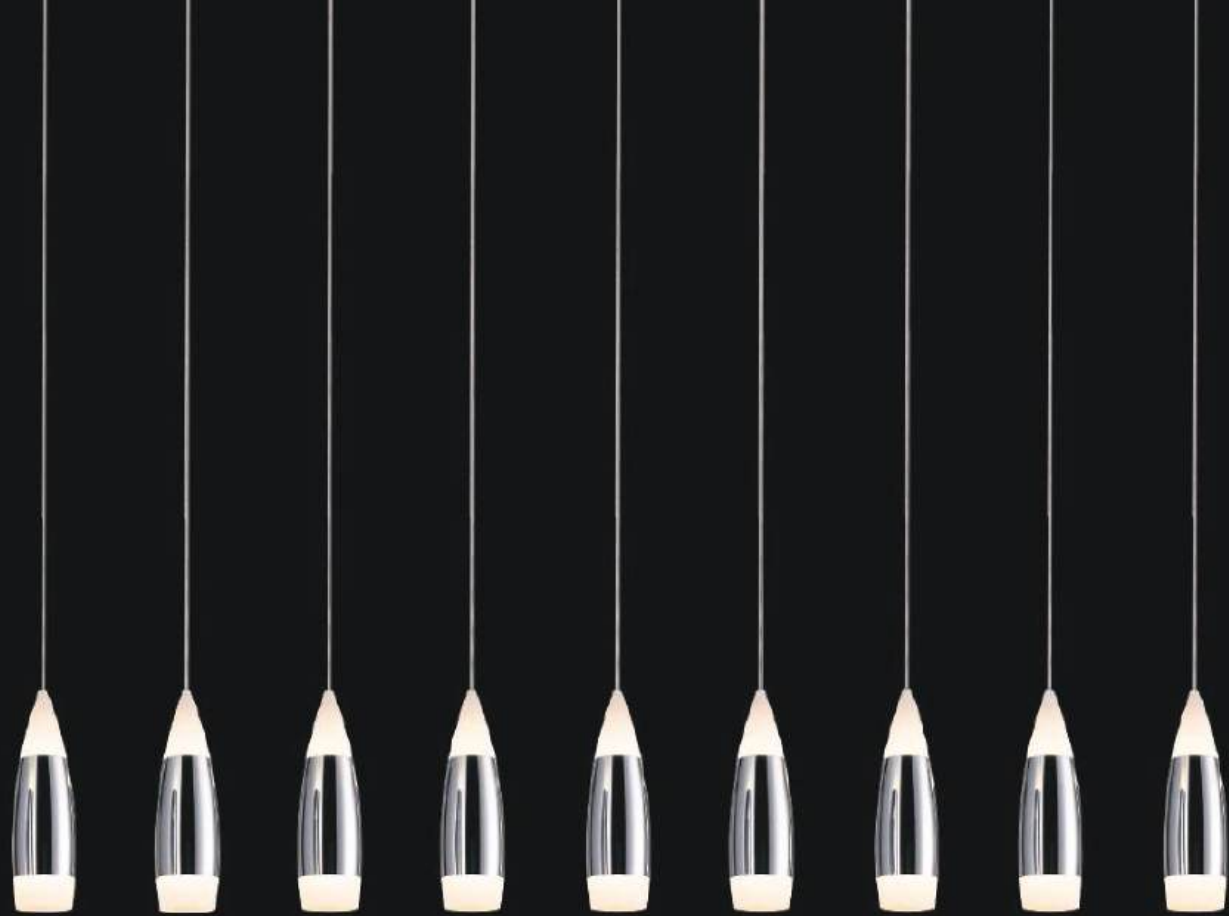

PP020021-CM