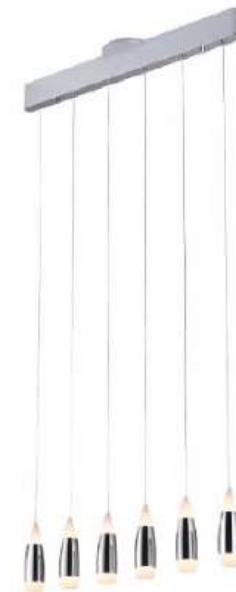

PP020021-CM