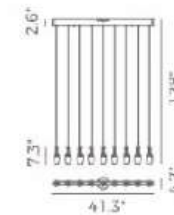

PP121235

LA BOTELLA

DETAILS

Material:
Aluminum + Steel

Lamp Shade:
Glass + Acrylic

Finishing:
Anodizing +
Plating

Color Temp.: 3000K

CRI (Ra): ≥80

LED Rated Life: ≈50,000 Hours

Dimming: 100%-10%

Dimmable with ELV or TRIAC Dimmer (Not Included)

ITEM NO.	PP121234	PP121235	PP121219	PP121217	PP121221
Wattage:	35W (7-light)	45W (9-light)	148W (29-light)	184W (36-light)	200W (39-light)
Voltage:	100-130V	100-130V	100-130V	100-130V	100-130V
Size:	32.7"L x 4.7"W x 128"OAH	41.3"L x 4.7"W x 128"OAH	29.5" Dia. x 128"OAH	29.5"L x 29.5"W x 128"OAH	41.3" Dia. x 137.8"OAH
Total Lumens:	2940	3780	12180	15120	16380
Delivered Lumens:	1276	1641	5286	6562	7109