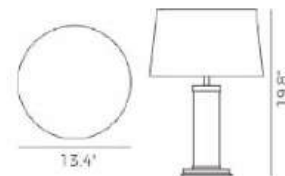

PT140918

QUINTAS

DETAILS

Material:
Aluminum + Glass

Color Temp.: 3000K

Lamp shade:
Fabric + Acrylic

CRI (Ra): ≥90

LED Rated Life: ≈50,000 Hours

Finishing:
Anodizing

ITEM NO.	PT140918
Wattage:	15W
Voltage:	100-240V
Size:	13.4" Dia. x 19.8"H
Total Lumens:	1080
Delivered Lumens:	325