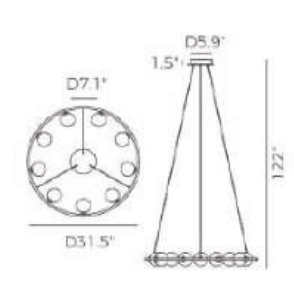

ITEM NO.	PP121727
Wattage:	6W
Voltage:	100-120V
Size:	8.7"L x 4.7"W x 97.6"OAH
Estimated Lumens:	430
Estimated Delivered Lumens:	235

PP121565-PB

PP121562-PB

PP121563-PB

PP121564-PB

PP121565

PP121562

PP121563