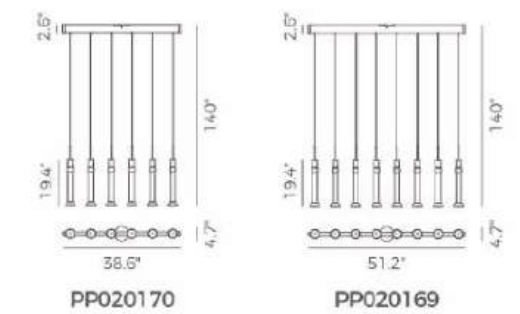

PP020170

PP020169

BEAM

DETAILS

Material: Aluminum
Lamp Shade: Polystyrene
Finishing: Anodizing

Color Temp.: 3000K
CRI (Ra): >90
LED Rated Life: +50,000 Hours
Dimming: 100%-10%

Dimmable with ELV or TRIAC Dimmer (Not Included)

ITEM NO.	PP020170	PP020169
Wattage:	52W (6-light)	72W (8-light)
Voltage:	100-130V	100-130V
Size:	38.6"L x 4.7"W x 14.0"OAH	51.2"L x 4.7"W x 14.0"OAH
Total Lumens:	3690	5740
Delivered Lumens:	1601	2491