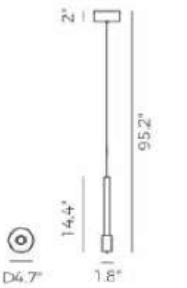

PP121715

FLUORESCENCE

DETAILS

Material: Aluminum + Steel
Lamp Shade: Acrylic
Finishing: Plating

Color Temp.: 3000K
CRI (Ra): ≥90
LED Rated Life: ≈50,000 Hours
Dimming: 100%-10%

Dimmable with ELV or TRIAC Dimmer (Not Included)

ITEM NO. PP121715
Wattage: 7W
Voltage: 100-120V
Size: 4.7" Dia. x 95.2" OAH
Total Lumens: 600
Delivered Lumens: 420