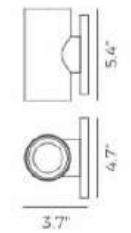

PW131010-DT

PW131011-DT

ITEM NO.	PW131010	PW131011
Wattage:	11W	11W
Voltage:	100-130V	100-130V
Size:	4.7\"/>	

PW131010-BLACK-OD
OUTDOOR

PW131010-OD

PW131472-BLACK-OD
OUTDOOR

PW131472-OD

PANDORA