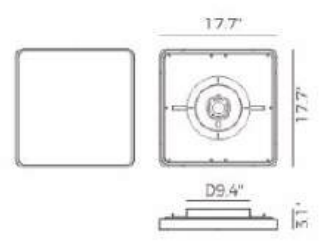

PC111249

ORIZON

DETAILS

Material: Aluminum + Steel	Color Temp.: 2700K-5000K
Lamp Shade: Acrylic	CRI (Ra): ≥90
Finishing: Anodizing + Painting	LED Rated Life: ≈50,000 Hours
	Dimming: 100%-10%

ITEM NO.	PC111249
Wattage:	40W
Voltage:	100-120V
Size:	17.7"L x 17.7"W x 3.1"H
Total Lumens:	3060
Delivered Lumens:	1530