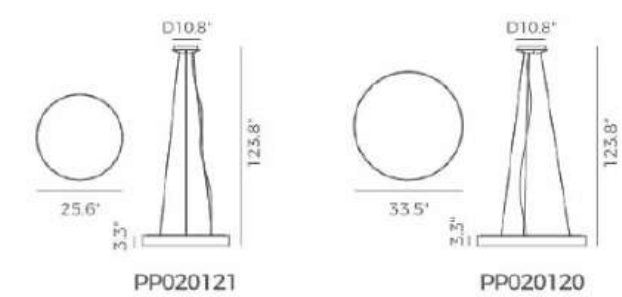

PP020121

PP020120

FABRIA

DETAILS

Material: Steel
Lamp Shade: Fabric + PS Diffuser
Finishing: Painting
Color Temp.: 3000K
CRI (Ra): >90
LED Rated Life: +50,000 Hours
Dimming: 100%-10%

Dimmable with ELV or TRIAC Dimmer (Not Included)

ITEM NO.	PP020121	PP020120
Wattage:	42W	58W
Voltage:	100-130V	100-130V
Size:	25.6" Dia. x 123.8" OAH	33.5" Dia. x 123.8" OAH
Total Lumens:	3780	4320
Delivered Lumens:	1739	1987