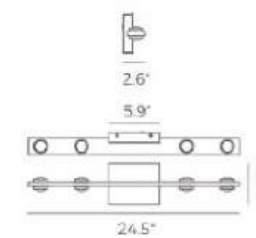

PW131318-MH

Color Finish

AURORA

DETAILS

Material: Aluminum
Lamp Shade: Acrylic
Finishing: Anodizing + Painting
Color Temp.: 3000K
CRI (Ra): ≥90
LED Rated Life: ≈50,000 Hours
Dimming: 100%-10%

Dimmable with ELV or TRIAC Dimmer (Not Included)

PW131319

ITEM NO.	PW131321	PW131319	PW131322	PW131318	PW131320
Wattage:	11W	22W	22W	16W	16W
Voltage:	100-130V	100-130V	100-130V	100-130V	100-130V
Size:	14.7"L x 2.6"W x 4.7"H	24.5"L x 2.6"W x 4.7"H	38.3"L x 2.6"W x 4.7"H	22.6"L x 2.6"W x 4.7"H	26.5"L x 2.6"W x 4.7"H
Total Lumens:	840	1680	1680	1260	1260
Delivered Lumens:	609	1217	1217	913	913