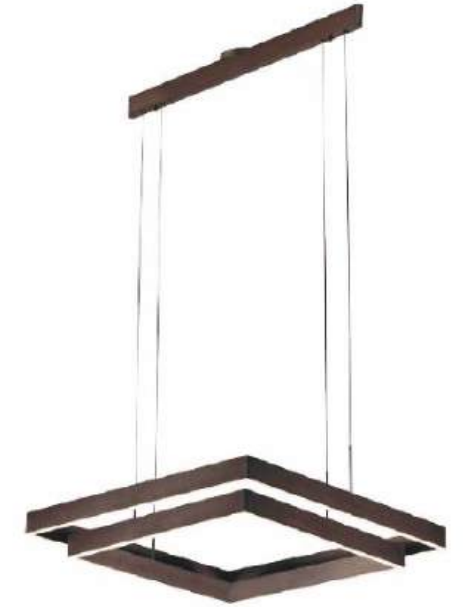

PP120285-DT