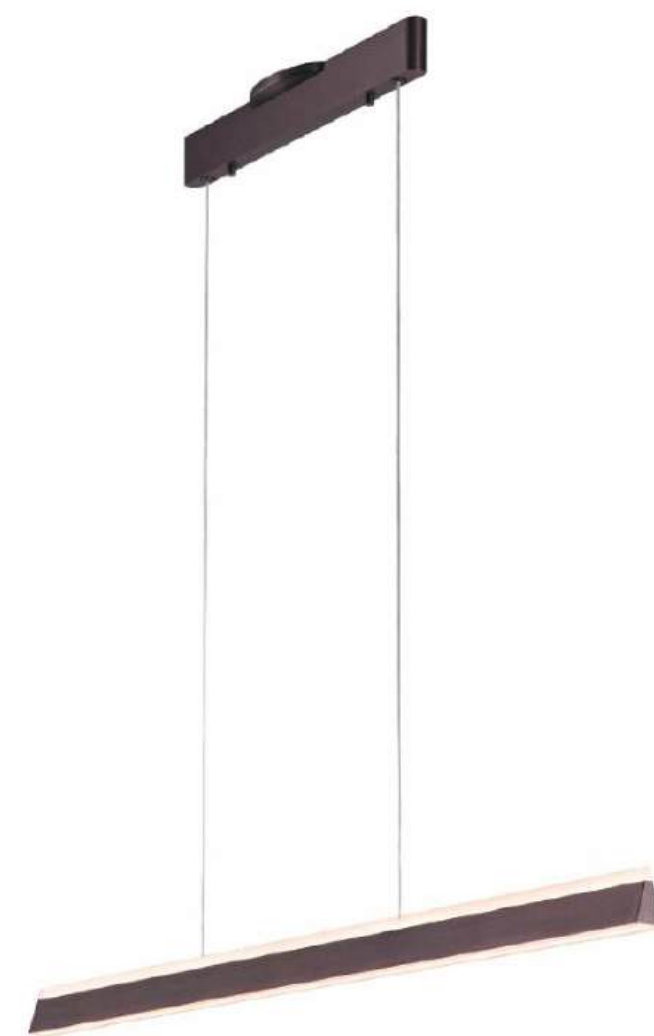

PP121347-BT

PRISM

DETAILS

Material:
Aluminum

Lamp Shade:
Acrylic

Finishing:
Anodizing +
Painting

Color Temp.: 3000K

CRI (Ra): ≥90

LED Rated Life: +50,000 Hours

Dimming: 100%-10%

Dimmable with ELV or TRIAC Dimmer (Not Included)

ITEM NO.	PP121347
Wattage:	25W
Voltage:	100-130V
Size:	49.2"L x 4.7"W x 12.5"OAH
Total Lumens:	3150
Delivered Lumens:	1418