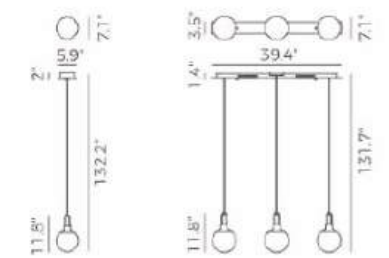

PP121362

PP121360

ESSENCE

DETAILS

Material:
Aluminum + Steel

Lamp Shade:
Glass

Finishing:
Anodizing +
Plating

Color Temp.: 3000K

CRI (Ra): >90

LED Rated Life: +50,000 Hours

Dimming: 100%-10%

Dimmable with ELV or TRIAC Dimmer (Not Included)

ITEM NO.	PP121362	PP121360
Wattage:	12W	36W (3- light)
Voltage:	100-130V	100-130V
Size:	7.1"Dia. x 132.2"OAH	39.4"L x 7.1"W x 131.7"OAH
Total Lumens:	840	2520
Delivered Lumens:	524	975