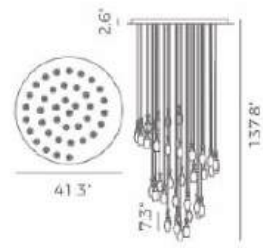

PP121234

PP121235

PP1212119

PP121217

PP121221

LA BOTELLA

DETAILS

Material:
Aluminum + Steel