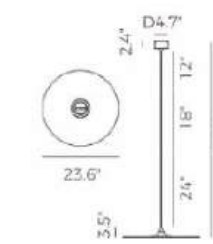

Color Finish

PP120303

LEJA

DETAILS

Material: Aluminum
Lamp Shade: PS Diffuser
Finishing: Anodizing
Color Temp.: 3000K
CRI (Ra): ≥90
LED Rated Life: ≈50,000 Hours
Dimming: 100%-10%

Dimmable with ELV or TRIAC Dimmer (Not Included)

ITEM NO.	PP120301	PP120302	PP120303
Wattage:	23W	29W	48W
Voltage:	100-130V	100-130V	100-130V
Size:	15.7\"/>		
Total Lumens:	1890	2430	4320
Delivered Lumens:	818	1052	1871