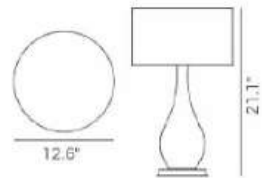

PT140920

FABIO

DETAILS

Material:
Aluminum + Glass

Color Temp.: 3000K

Lamp Shade:
Fabric + Acrylic

CRI (Ra): ≥90

LED Rated Life: ≈50,000 Hours

Finishing:
Anodizing

ITEM NO.	PT140920
Wattage:	10W
Voltage:	100-240V
Size:	12.6" Dia. x 21.1"H
Total Lumens:	720
Delivered Lumens:	217

QUINTAS

DETAILS

Material:
Aluminum + Glass

Color Temp.: 3000K

Lamp shade:
Fabric + Acrylic

CRI (Ra): ≥90

LED Rated Life: ≈50,000 Hours

Finishing:
Anodizing

ITEM NO.	PT140918
Wattage:	15W
Voltage:	100-240V
Size:	13.4" Dia. x 19.8"H
Total Lumens:	1080
Delivered Lumens:	325

ELISA

DETAILS

Material:
Aluminum + Polyurethane

Color Temp.: 3000K

Lamp Shade:
Fabric + Acrylic

CRI (Ra): ≥90

LED Rated Life: ≈50,000 Hours

Finishing:
Anodizing +
Painting

ITEM NO.	PT140914
Wattage:	10W
Voltage:	100-240V
Size:	13.4" Dia. x 20.6"H
Total Lumens:	720
Delivered Lumens:	217