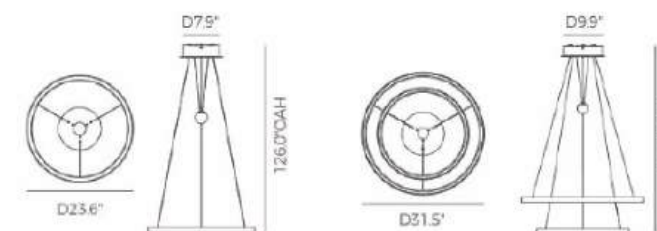

ITEM NO.	PP121743
Wattage:	6W
Voltage:	100-120V
Size:	4.7"Dia x 92.5"OAH
Estimated Lumens:	420
Estimated Delivered Lumens:	300

PP121546-BK **NEW**

PP121548-BK **NEW**

Cantilever System

PP121546

PP121548

COSIMA