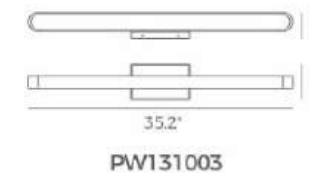

CIRCUIT

DETAILS

Material: Aluminum	Color Temp.: 3000K
Lamp Shade: Acrylic	CRI (Ra): ≥90
Finishing: Anodizing	LED Rated Life: ≈50,000 Hours
	Dimming: 100%-10%

Dimmable with ELV or TRIAC Dimmer (Not Included)

ITEM NO.	PW030051	PW030052
Wattage:	9W	10W
Voltage:	100-130V	100-130V
Size:	11.8" Dia. x 1.9"H	15.7" Dia. x 1.9"H
Total Lumens:	1050	1050
Delivered Lumens:	452	452

SOMBRERO

DETAILS

Material: Aluminum + Steel	Color Temp.: 3000K
Lamp Shade: Acrylic	CRI (Ra): ≥90
Finishing: Painting + Plating	LED Rated Life: ≈50,000 Hours
	Dimming: 100%-10%

Dimmable with ELV or TRIAC Dimmer (Not Included)

ITEM NO.	PW131013	PW131030
Wattage:	12W	21W
Voltage:	100-130V	100-130V
Size:	13.8" Dia. x 3.9"H	17.7" Dia. x 3.9"H
Total Lumens:	750	1680
Delivered Lumens:	266	595

VARIETY

DETAILS

Material: Aluminum	Color Temp.: 3000K
Lamp Shade: Acrylic	CRI (Ra): ≥90
Finishing: Anodizing	LED Rated Life: ≈50,000 Hours
	Dimming: 100%-10%

Dimmable with ELV or TRIAC Dimmer (Not Included)

ITEM NO.	PW131038	PW131039	PW131296
Wattage:	14W	21W	28W
Voltage:	100-130V	100-130V	100-130V
Size:	9.8"L x 6"W x 4.7"H	15.7"L x 6"W x 4.7"H	22.8"L x 5.8"W x 4.7"H
Total Lumens:	1200	1800	2520
Delivered Lumens:	545	817	1144

PW131003

Color Finish

SONARA

DETAILS

Material: Aluminum + Steel	Color Temp.: 3000K
Lamp Shade: Acrylic	CRI (Ra): ≥90
Finishing: Anodizing + Painting	LED Rated Life: ≈50,000 Hours
	Dimming: 100%-10%

Dimmable with ELV or TRIAC Dimmer (Not Included)

ITEM NO.	PW131002	PW131003
Wattage:	11W	19W
Voltage:	100-130V	100-130V
Size:	23.6"L x 3.5"W x 4.7"H	35.2"L x 3.5"W x 4.7"H
Total Lumens:	1050	1800
Delivered Lumens:	431	738