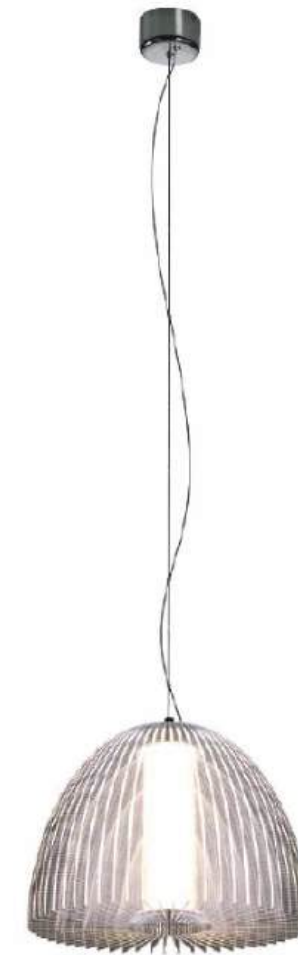

ITEM NO.	PP121215	PP121216
Wattage:	11W	13W
Voltage:	100-130V	100-130V
Size:	11.8"Dia. x 13.62"OAH	11.8"Dia. x 13.62"OAH
Total Lumens:	900	750
Delivered Lumens:	734	612

PP120244-CM

PP120243-CM

PP120243

PP120244