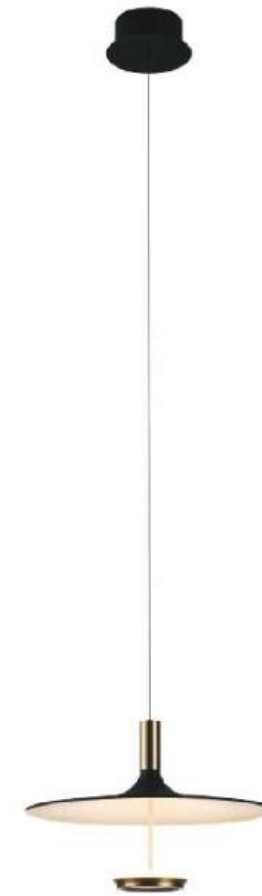

Dimmable with ELV or TRIAC Dimmer (Not Included)

ITEM NO.	PP121610	PP121611	PP121613
Wattage:	27W	33W	60W
Voltage:	100-120V	100-120V	100-120V
Size:	24"Dia. x 121.3"OAH	29.9"Dia. x 121.3"OAH	29.9"Dia. x 134.9"OAH
Total Lumens:	1500	2000	3200
Delivered Lumens:	730	870	1590