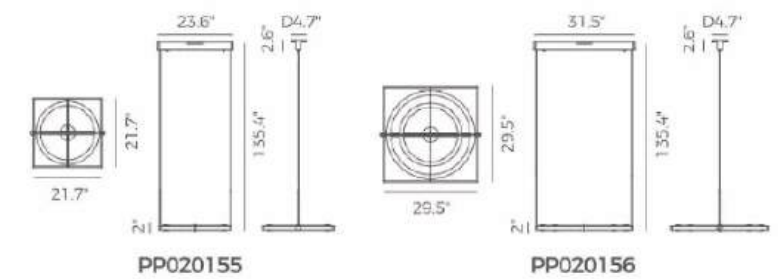

FORMULA

DETAILS

Material: Aluminum + Acrylic
Lamp Shade: Acrylic
Finishing: Anodizing

Color Temp.: 3000K
CRI (Ra): >90
LED Rated Life: +50,000 Hours
Dimming: 100%-10%

Dimmable with ELV or TRIAC Dimmer (Not Included)

ITEM NO.	PP020155	PP020156
Wattage:	27W	65W
Voltage:	100-130V	100-130V
Size:	23.6"L x 21.7"W x 135.4"OAH	31.5"L x 29.5"W x 135.4"OAH
Total Lumens:	2310	5250
Delivered Lumens:	1005	2279