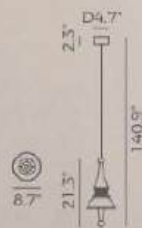

PP121134-BMB/BC

PP121134

PP121135-BMB/BC

CHESS

DETAILS

Material: Aluminum + Steel
Color Temp.: 3000K
CRI (Ra): ≥90
Lamp Shade: Acrylic + Diffuser
LED Rated Life: ~50,000 Hours
Finishing: Baking Finish
Dimming: 100%-10%

Dimmable with ELV or TRIAC Dimmer (Not Included)

ITEM NO. PP121134
Wattage: 11W
Voltage: 100-130V
Size: 8.7" Dia. x 140.9" OAH
Total Lumens: 900
Delivered Lumens: 192

CHESS

DETAILS

Material: Aluminum + Steel
Color Temp.: 3000K
CRI (Ra): ≥90
Lamp Shade: Acrylic
LED Rated Life: ~50,000 Hours
Finishing: Baking Finish
Dimming: 100%-10%

Dimmable with ELV or TRIAC Dimmer (Not Included)

ITEM NO. PP121135
Wattage: 15W
Voltage: 100-130V
Size: 8.7" Dia. x 148" OAH
Total Lumens: 1200
Delivered Lumens: 256