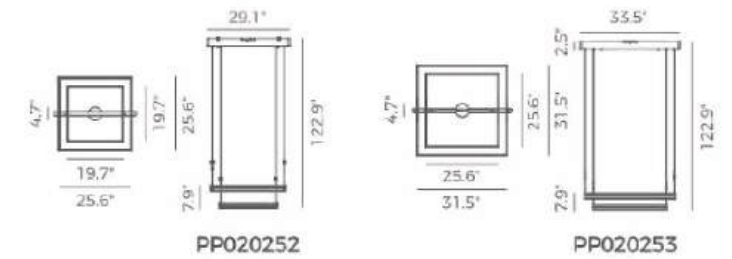

PP020252

PP020253

ATHENA

DETAILS

Material:	Aluminum	Color Temp.:	3000K
Lamp Shade:	Acrylic	CRI (Ra):	≥90
Finishing:	Anodizing	LED Rated Life:	≈50,000 Hours
		Dimming:	100%(-10%)

Dimmable with ELV or TRIAC Dimmer (Not Included)

ITEM NO.	PP020252	PP020253
Wattage:	80W	80W
Voltage:	100-130V	100-130V
Size:	29.1"L x 25.6"W x 122.9"OAH	33.5"L x 31.5"W x 122.9"OAH
Total Lumens:	6720	7440
Delivered Lumens:	3051	5378