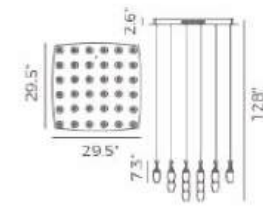

PP121217

LA BOTELLA

DETAILS

Material:
Aluminum + Steel

Lamp Shade:
Glass + Acrylic

Finishing:
Anodizing +
Plating

Color Temp.: 3000K

CRI (Ra): ≥80

LED Rated Life: ≈50,000 Hours

Dimming: 100%-10%

Dimmable with ELV or TRIAC Dimmer (Not Included)

ITEM NO.	PP121234	PP121235	PP121219	PP121217	PP121221
Wattage:	35W (7-light)	45W (9-light)	148W (29-light)	184W (36-light)	200W (39-light)
Voltage:	100-130V	100-130V	100-130V	100-130V	100-130V
Size:	32.7"L x 4.7"W x 128"OAH	41.3"L x 4.7"W x 128"OAH	29.5" Dia. x 128"OAH	29.5"L x 29.5"W x 128"OAH	41.3" Dia. x 137.8"OAH
Total Lumens:	2940	3780	12180	15120	16380
Delivered Lumens:	1276	1641	5286	6562	7109