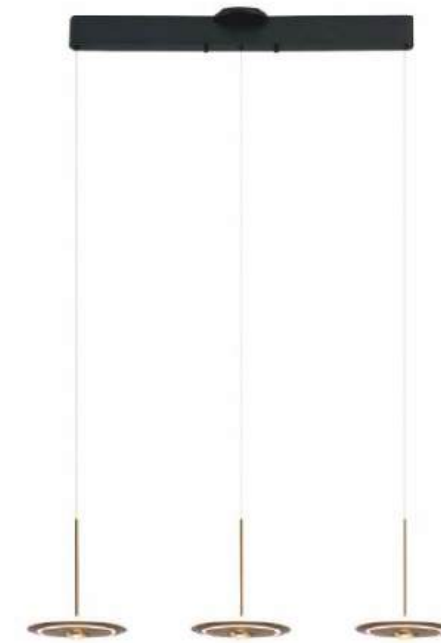

PP121767-SDG/AB