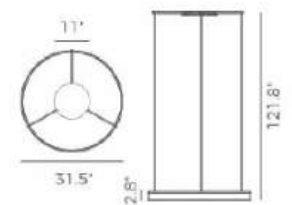

PP120982

HALO

DETAILS

Material:	Aluminum + Steel	Color Temp.:	3000K
Lamp Shade:	Acrylic	CRI (Ra):	≥90
Finishing:	Painting + Plating	LED Rated Life:	~50,000 Hours
		Dimming:	100%-10%

Dimmable with ELV or TRIAC Dimmer (Not Included)

ITEM NO.	PP120980	PP120981	PP120982
Wattage:	17W	23W	30W
Voltage:	100-130V	100-130V	100-130V
Size:	17.7" Dia. x 121.8" OAH	23.9" Dia. x 121.8" OAH	31.5" Dia. x 121.8" OAH
Total Lumens:	1650	2310	2730
Delivered Lumens:	749	1049	1259