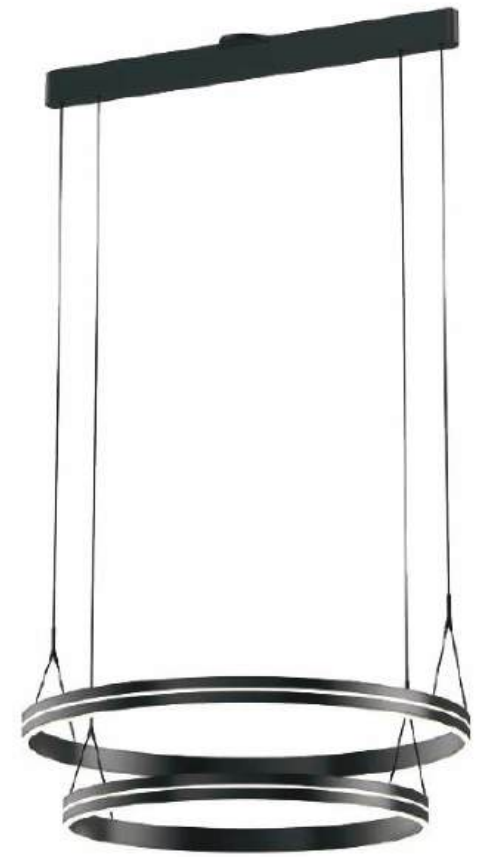

PP020251-SBB