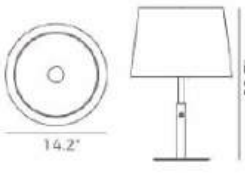

PHOEBE

DETAILS

Material: Steel
Color Temp.: 3000K
CRI (Ra): ≥90
Lamp Shade: Acrylic
LED Rated Life: ≈50,000 Hours
Finishing: Electroplating

ITEM NO.	PT040001	PT040002
Wattage:	13W	15W
Voltage:	100-240V	100-240V
Size:	4.4" Dia. x 16"H	5.6" Dia. x 20"H
Total Lumens:	1050	1260
Delivered Lumens:	456	547

HELENE

DETAILS

Material: Aluminum
Color Temp.: 3000K
CRI (Ra): ≥90
Lamp Shade: Acrylic
LED Rated Life: ≈50,000 Hours
Finishing: Anodizing

ITEM NO.	PT140934
Wattage:	26W
Voltage:	100-240V
Size:	17.7"L x 8.3"W x 17.9"H
Total Lumens:	2100
Delivered Lumens:	903

PT040014

BAMBI

DETAILS

Material: Aluminum
Color Temp.: 3000K
CRI (Ra): ≥90
Lamp shade: Fabric + Acrylic
LED Rated Life: ≈50,000 Hours
Finishing: Anodizing

ITEM NO.	PT040013	PT040014
Wattage:	9W	14W
Voltage:	100-240V	100-240V
Size:	9.8" Dia. x 17.9"H	14.2" Dia. x 21.7"H
Total Lumens:	750	1050
Delivered Lumens:	226	316

OPTICS

DETAILS

Material: Aluminum
Color Temp.: 3000K
CRI (Ra): ≥90
Lamp Shade: PS Diffuser
LED Rated Life: ≈50,000 Hours
Finishing: Spray Painting

ITEM NO.	PT140864
Wattage:	6W
Voltage:	100-240V
Size:	22"L x 6.3"W x 17.8"H
Total Lumens:	600
Delivered Lumens:	238