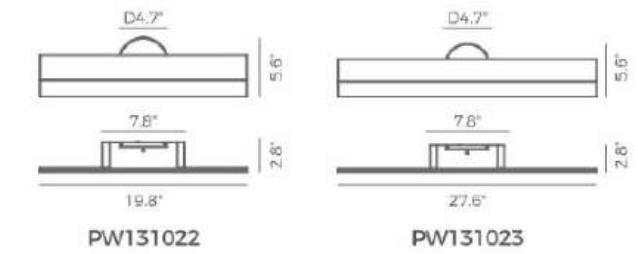

Color Finish

PROMETHEUS

DETAILS

Material: Aluminum
Lamp Shade: Acrylic
Finishing: Anodizing

Color Temp: 3000K
CRI (Ra): ≥90
LED Rated Life: ≈50,000 Hours
Dimming: 100%-10%

Dimmable with ELV or TRIAC Dimmer (Not Included)

ITEM NO.	PW131022	PW131023
Wattage:	10W	12W
Voltage:	100-130V	100-130V
Size:	19.8"L x 2.8"W x 5.6"H	27.6"L x 2.8"W x 5.6"H
Total Lumens:	840	1260
Delivered Lumens:	365	547