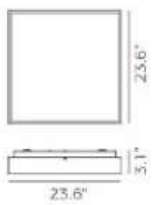

PC010070

MIRAGE

DETAILS

Material: Aluminum
Lamp Shade: PS Diffuser
Finishing: Anodizing

Color Temp: 3000K
CRI (Ra): ≥90
LED Rated Life: ≈50,000 Hours
Dimming: 100%-10%

Dimmable with ELV or TRIAC Dimmer (Not Included)

ITEM NO.	PC010068	PC010069	PC010070
Wattage:	20W	31W	54W
Voltage:	100-130V	100-130V	100-130V
Size:	11.8\"L x 11.8\"W x 2.4\"H	17.7\"L x 17.7\"W x 2.4\"H	23.6\"L x 23.6\"W x 3.1\"H
Total Lumens:	1680	2520	4410
Delivered Lumens:	902	1442	2606