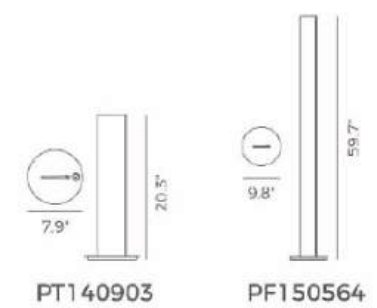

PROMETHEUS

DETAILS

Material: Aluminum
Lamp Shade: Acrylic
Finishing: Anodizing
Color Temp.: 3000K
CRI (Ra): >90
LED Rated Life: =50,000 Hours
Dimming: 100%-10%

Dimmable with ELV or TRIAC Dimmer (Not Included)

ITEM NO.	PT140903	PF150564
Wattage:	10W	23W
Voltage:	100-240V	100-130V
Size:	7.9" Dia. x 20.5"H	9.8" Dia. x 59.7"H
Total Lumens:	900	1890
Delivered Lumens:	387	820