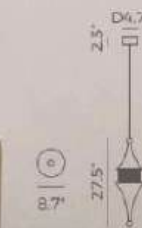

ITEM NO.	PP120301	PP120302	PP120303
Wattage:	23W	29W	48W
Voltage:	100-130V	100-130V	100-130V
Size:	15.7\"/>		
Total Lumens:	1890	2430	4320
Delivered Lumens:	818	1052	1871

PP121134-BMB/BC

PP121134

PP121135-BMB/BC