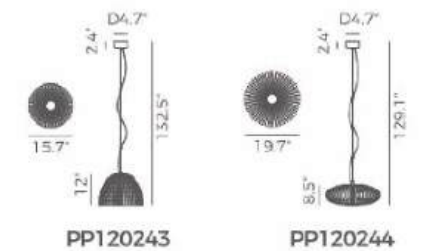

ITEM NO.	PP121215	PP121216
Wattage:	11W	13W
Voltage:	100-130V	100-130V
Size:	11.8"Dia. x 13.62"OAH	11.8"Dia. x 13.62"OAH
Total Lumens:	900	750
Delivered Lumens:	734	612

PP120244-CM

PP120243-CM

PP120243

PP120244