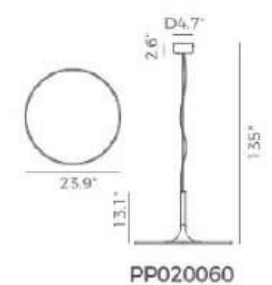

PP020060

PIANO

DETAILS

Material: Aluminum + Steel
Lamp Shade: PS Diffuser
Finishing: Anodizing + Painting

Color Temp.: 3000K
CRl (Ra): >90
LED Rated Life: +50,000 Hours
Dimming: 100%-10%

Dimmable with ELV or TRIAC Dimmer (Not Included)

ITEM NO.	PP020058	PP020059	PP020060
Wattage:	15W	28W	39W
Voltage:	100-130V	100-130V	100-130V
Size:	9.8" Dia. x 128.7" OAH	18" Dia. x 133.9" OAH	23.9" Dia. x 135" OAH
Total Lumens:	1470	2730	3600
Delivered Lumens:	637	1182	1559