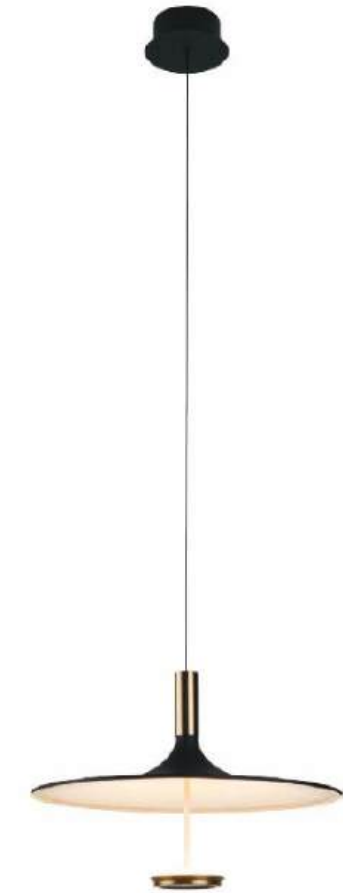

PP121607-AB/OBB

BALLET

DETAILS

Materials:
Aluminum + Steel

Lamp Shade:
Acrylic

Finishing:
Plating +
Painting

Color Temp.: 3000K

CRI (Ra): ≥90

LED Rated Life: ≈50,000 Hours

Dimming: 100% - 10%

Dimmable with ELV or TRIAC Dimmer (Not Included)

ITEM NO.	PP121606	PP121607
Wattage:	10W	13W
Voltage:	100-120V	100-120V
Size:	15.7" Dia. x 130.7" OAH	19.7" Dia. x 130.7" OAH
Total Lumens:	800	1000
Delivered Lumens:	390	490