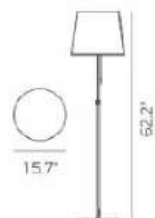

Material: Steel

Lamp Shade: Fabric

Finishing: Electroplating

ITEM NO. PF150082
Wattage: E26 LED 12W MAX
Voltage: 100-130V
Size: 11.8" Dia. x (54"-64.6") OAH

PF050481-CM/WH

PT040743

PF050481

SLEEKER