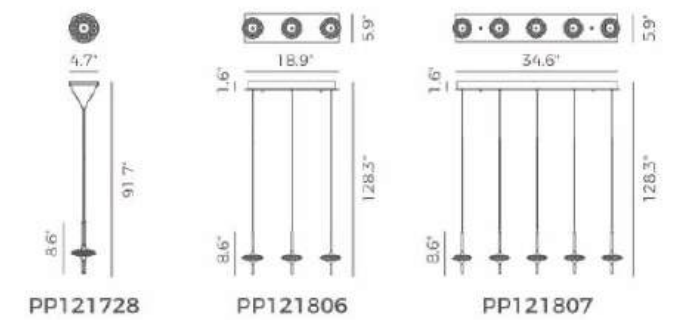

ITEM NO. PP121715
 Wattage: 7W
 Voltage: 100-120V
 Size: 4.7" Dia. x 95.2" OAH
 Total Lumens: 600
 Delivered Lumens: 420

PP121728-CM/GY

PP121806-CM/GY

PP121807-CM/GY

LIGHT-YEAR

DETAILS

Material: Zinc Alloy + Steel + ABS	Color Temp.: 3000K
Lamp Shade: Crystal + Acrylic	CRI (Ra): ≥90
Finishing: Electroplating + Painting	LED Rated Life: ≈50,000 Hours
	Dimming: 100%-10%