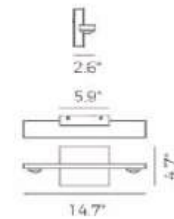

PW131325-MH

Color Finish

AURORA

DETAILS

Material: Aluminum
Lamp Shade: Acrylic
Finishing: Anodizing + Painting

Color Temp.: 3000K
CRI (Ra): ≥90
LED Rated Life: =50,000 Hours
Dimming: 100%-10%

Dimmable with ELV or TRIAC Dimmer (Not Included)

PW131325

ITEM NO.	PW131325	PW131324	PW131327	PW131323	PW131326
Wattage:	6W	11W	11W	8W	8W
Voltage:	100-130V	100-130V	100-130V	100-130V	100-130V
Size:	14.7"L x 2.6"W x 4.7"H	24.5"L x 2.6"W x 4.7"H	38.3"L x 2.6"W x 4.7"H	22.6"L x 2.6"W x 4.7"H	26.5"L x 2.6"W x 4.7"H
Total Lumens:	420	840	840	630	630
Delivered Lumens:	304	609	609	457	457