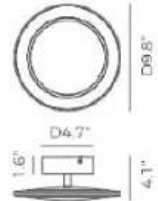

PW131437

SATURN

DETAILS

Materials:
Steel

Lamp Shade:
Acrylic

Finishing:
Electroplating

Color Temp.: 3000K

CRI (Ra): ≥90

LED Rated Life: ≈50,000 Hours

Dimming: 100% - 10%

Dimmable with ELV or TRIAC Dimmer (Not Included)

ITEM NO.	PW131435	PW131436	PW131437
Wattage:	6W	7W	10W
Voltage:	100-120V	100-120V	100-120V
Size:	D6.3" x 3.1"	D7.9" x 3.5"H	D9.8" x 4.1"
Total Lumens:	520	630	840
Delivered Lumens:	240	280	370