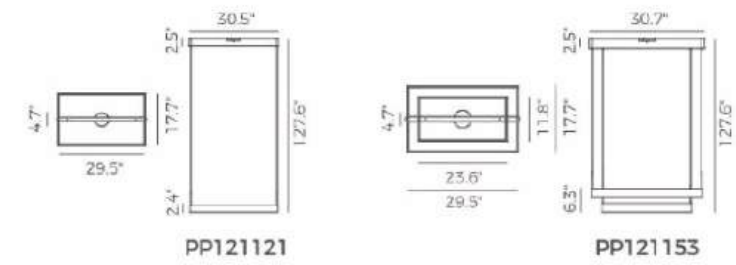

Color Finish

PROMETHEUS

DETAILS

Material: Aluminum
Lamp Shade: Acrylic
Finishing: Anodizing
Color Temp.: 3000K
CRI (Ra): >90
LED Rated Life: ~50,000 Hours
Dimming: 100%-10%

Dimmable with ELV or TRIAC Dimmer (Not Included)

ITEM NO.	PP121121	PP121153
Wattage:	26W	51W
Voltage:	100-130V	100-130V
Size:	30.5"L x 17.7"W x 127.6"OAH	30.7"L x 17.7"W x 127.6"OAH
Total Lumens:	2550	3780
Delivered Lumens:	1107	1641