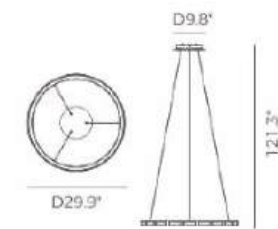

PP121611

EQUATOR

DETAILS

Materials: Aluminum + Steel	Color Temp: 3000K
Lamp Shade: Acrylic	CRI (Ra): ≥90
Finishing: Anodizing + Painting	LED Rated Life: =50,000 Hours
	Dimming: 100% - 10%

Dimmable with ELV or TRIAC Dimmer (Not Included)

ITEM NO.	PP121610	PP121611	PP121613
Wattage:	27W	33W	60W
Voltage:	100-120V	100-120V	100-120V
Size:	24"Dia. x 121.3"OAH	29.9"Dia. x 121.3"OAH	29.9"Dia. x 134.9"OAH
Total Lumens:	1500	2000	3200
Delivered Lumens:	730	870	1590