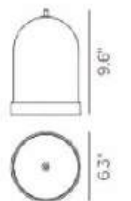

PT140966

CENTURY

DETAILS

Material:
Aluminum + Steel

Lamp Shade:
Acrylic

Finishing:
Anodizing

Color Temp.: 3000K

CRI (Ra): >90

LED Rated Life: +50,000 Hours

ITEM NO.	PT140966
Wattage:	7W
Voltage:	100-240V
Size:	6.3" Dia. x 9.6"H
Total Lumens:	540
Delivered Lumens:	208