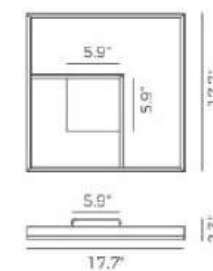

PC111253

SYMMETRY

DETAILS

Material: Aluminum + Steel	Color Temp.: 3000K
Lamp Shade: Acrylic	CRI (Ra): ≥90
Finishing: Anodizing + Painting	LED Rated Life: ≈50,000 Hours
	Dimming: 100%-10%

Dimmable with ELV or TRIAC Dimmer (Not Included)

ITEM NO.	PC111253	PC111254
Wattage:	46W	60W
Voltage:	100-120V	100-120V
Size:	17.7"L x 17.7"W x 2.3"H	23.6"L x 23.6"W x 2.3"H
Total Lumens:	3910	5100
Delivered Lumens:	2200	2900