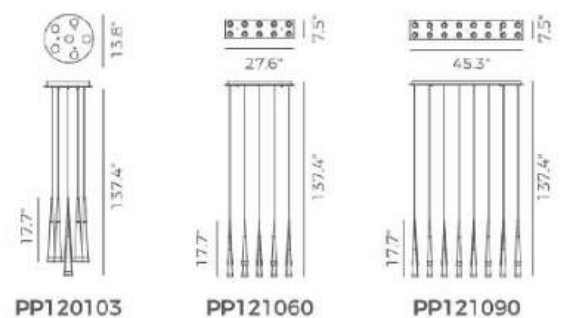

PP120103-SDC

PP121060-BG

PP121090-SDG

PP120103-BG

PP121060-SDG

Color Finish

METEOR

DETAILS	ITEM NO.	PP120103	PP121060	PP121090
Material: Aluminum + Steel	Wattage:	36W (6-light)	65W (10-light)	104W (16-light)
Lamp Shade: Acrylic	Voltage:	100-120V	100-120V	100-120V
Finishing: Anodizing + Painting	Size:	13.8" Dia. x 137.4" OAH	27.6"L x 7.5"W x 137.4" OAH	45.3"L x 7.5"W x 137.4" OAH
Color Temp.: 3000K	Total Lumens:	3200	6200	9300
CRI (Ra): ≥90	Delivered Lumens:	2100	3600	5600
LED Rated Life: =50,000 Hours				
Dimming: 100%-10%				

ITEM NO.	PP121040	PP120105
Wattage:	210W (28-light)	96W (16-light)
Voltage:	100-130V	100-130V
Size:	33.5" Dia. x 138.5" OAH	25.6" Dia. x 138.5" OAH
Total Lumens:	15480	8640
Delivered Lumens:	6718	3750