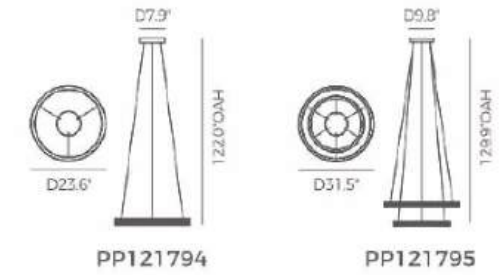

EVALINE

DETAILS

Material: Aluminum + Steel
Lamp Shade: Acrylic
Finishing: Painting

Color Temp.: 3000K
CRI (Ra): ≥90
LED Rated Life: ≈50,000 Hours
Dimming: 100%-10%

Dimmable with ELV or TRIAC Dimmer (Not Included)

ITEM NO.	PP121794	PP121795
Wattage:	41W	10W
Voltage:	100-120V	100-120V
Size:	23.6\"Dia. x 122.0\"OAH	31.5\"Dia. x 129.9\"OAH
Estimated Lumens:	3500	8100
Estimated Delivered Lumens:	1930	4300