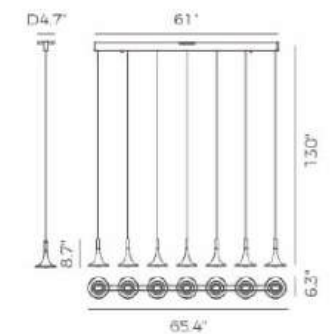

PP020239

JAZZ

DETAILS

Material: Aluminum
Lamp Shade: Acrylic
Finishing: Anodizing

Color Temp.: 3000K
CRI (Ra): ≥90
LED Rated Life: ~50,000 Hours
Dimming: 100%-10%

Dimmable with ELV or TRIAC Dimmer (Not Included)

ITEM NO.	PP020177	PP020239	PW030026
Wattage:	6W	40W (7- light)	6W
Voltage:	100-130V	100-130V	100-130V
Size:	6.3"Dia. x 130"OAH	65.4"L x 6.3"W x 130"OAH	6.3"L x 8"W x 11.1"H
Total Lumens:	420	2870	420
Delivered Lumens:	319	2181	319