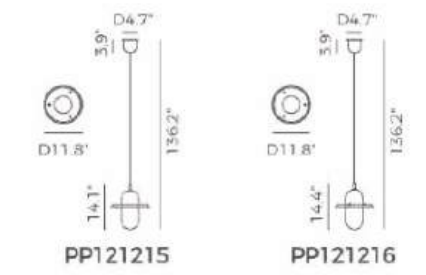

LIGHTHOUSE

DETAILS

Material:	Aluminum	Color Temp.:	3000K
Lamp Shade:	Glass	CRI (Ra):	>80
Finishing:	Anodizing	LED Rated Life:	+50,000 Hours
		Dimming:	100%-10%

Dimmable with ELV or TRIAC Dimmer (Not Included)

ITEM NO.	PP121215	PP121216
Wattage:	11W	13W
Voltage:	100-130V	100-130V
Size:	11.8"Dia. x 13.62"OAH	11.8"Dia. x 13.62"OAH
Total Lumens:	900	750
Delivered Lumens:	734	612