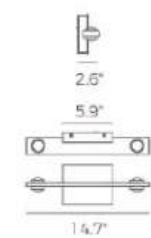

PW131318-MH

Color Finish

AURORA

DETAILS

Material: Aluminum
Lamp Shade: Acrylic
Finishing: Anodizing + Painting
Color Temp.: 3000K
CRI (Ra): ≥90
LED Rated Life: ≈50,000 Hours
Dimming: 100%-10%

Dimmable with ELV or TRIAC Dimmer (Not Included)

PW131321

ITEM NO.	PW131321	PW131319	PW131322	PW131318	PW131320
Wattage:	11W	22W	22W	16W	16W
Voltage:	100-130V	100-130V	100-130V	100-130V	100-130V
Size:	14.7"L x 2.6"W x 4.7"H	24.5"L x 2.6"W x 4.7"H	38.3"L x 2.6"W x 4.7"H	22.6"L x 2.6"W x 4.7"H	26.5"L x 2.6"W x 4.7"H
Total Lumens:	840	1680	1680	1260	1260
Delivered Lumens:	609	1217	1217	913	913