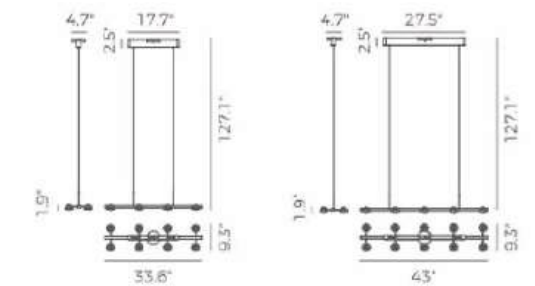

PP121460

PP121461

HOROSCOPE

DETAILS

Material:
Aluminum

Lamp Shade:
Acrylic

Finishing:
Anodizing

Color Temp.: 3000K

CRI (Ra): >90

LED Rated Life: +50,000 Hours

Dimming: 100%-10%

Dimmable with ELV or TRIAC Dimmer (Not Included)

ITEM NO.

PP121460

PP121461

Wattage:

43W

50W

Voltage:

100-130V

100-130V

Size:

33.6"L x 9.3"W x 127.1"OAH

43"L x 9.3"W x 127.1"OAH

Total Lumens:

3360

3900

Delivered Lumens:

2435

2826