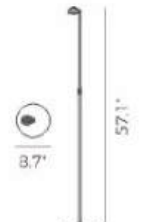

PF150596

HOROSCOPE

DETAILS

Material:
Aluminum

Lamp Shade:
Acrylic

Finishing:
Anodizing

Color Temp.: 3000K

CRI (Ra): >90

LED Rated Life: ≈50,000 Hours