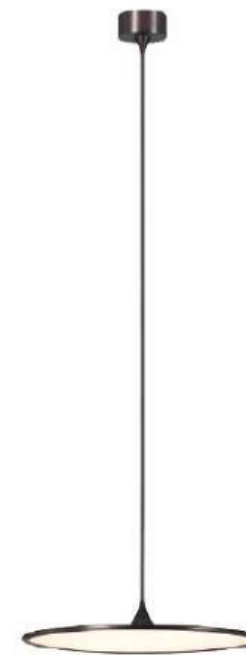

PP120301-DT