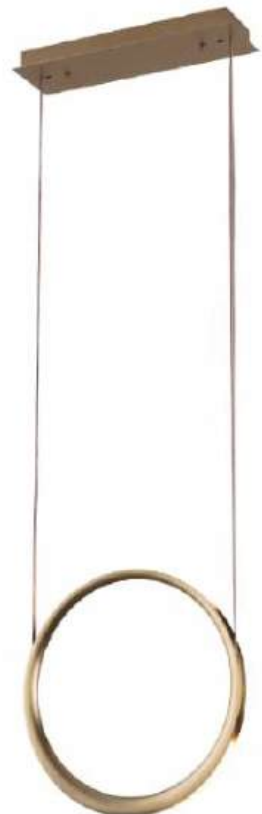

Dimmable with ELV or TRIAC Dimmer (Not Included)

ITEM NO.	PP121493	PP121498
Wattage:	8W	94W (12-light)
Voltage:	100-120V	100-120V
Size:	5.9" Dia. x 138.6" OAH	23.6" Dia. x 145.7" OAH
Total Lumens:	800	9000
Delivered Lumens:	490	5700