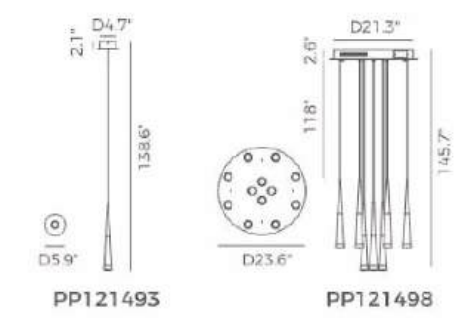

COMET

DETAILS

Materials:	Aluminum + Steel	Color Temp:	3000K
Lamp Shade:	Acrylic	CRI (Ra):	≥90
Finishing:	Anodizing + Painting	LED Rated Life:	≈50,000 Hours
		Dimming:	100% - 10%

Dimmable with ELV or TRIAC Dimmer (Not Included)

ITEM NO.	PP121493	PP121498
Wattage:	8W	94W (12-light)
Voltage:	100-120V	100-120V
Size:	5.9" Dia. x 138.6" OAH	23.6" Dia. x 145.7" OAH
Total Lumens:	800	9000
Delivered Lumens:	490	5700