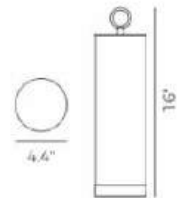

PT040001

PHOEBE

DETAILS

Material: Steel
Color Temp.: 3000K
CRI (Ra): ≥90
Lamp Shade: Acrylic
LED Rated Life: ≈50,000 Hours
Finishing: Electroplating

ITEM NO.	PT040001	PT040002
Wattage:	13W	15W
Voltage:	100-240V	100-240V
Size:	4.4" Dia. x 16"H	5.6" Dia. x 20"H
Total Lumens:	1050	1260
Delivered Lumens:	456	547

HELENE

DETAILS

Material: Aluminum
Color Temp.: 3000K
CRI (Ra): ≥90
Lamp Shade: Acrylic
LED Rated Life: ≈50,000 Hours
Finishing: Anodizing

ITEM NO.	PT140934
Wattage:	26W
Voltage:	100-240V
Size:	17.7"L x 8.3"W x 17.9"H
Total Lumens:	2100
Delivered Lumens:	903

BAMBI

DETAILS

Material: Aluminum
Color Temp.: 3000K
CRI (Ra): ≥90
Lamp shade: Fabric + Acrylic
LED Rated Life: ≈50,000 Hours
Finishing: Anodizing

ITEM NO.	PT040013	PT040014
Wattage:	9W	14W
Voltage:	100-240V	100-240V
Size:	9.8" Dia. x 17.9"H	14.2" Dia. x 21.7"H
Total Lumens:	750	1050
Delivered Lumens:	226	316

OPTICS

DETAILS

Material: Aluminum
Color Temp.: 3000K
CRI (Ra): ≥90
Lamp Shade: PS Diffuser
LED Rated Life: ≈50,000 Hours
Finishing: Spray Painting

ITEM NO.	PT140864
Wattage:	6W
Voltage:	100-240V
Size:	22"L x 6.3"W x 17.8"H
Total Lumens:	600
Delivered Lumens:	238