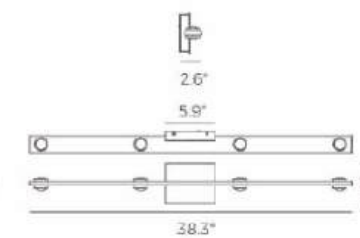

PW131318-MH

Color Finish

AURORA

DETAILS

Material: Aluminum
Lamp Shade: Acrylic
Finishing: Anodizing + Painting
Color Temp.: 3000K
CRI (Ra): ≥90
LED Rated Life: ≈50,000 Hours
Dimming: 100%-10%

Dimmable with ELV or TRIAC Dimmer (Not Included)

PW131322

ITEM NO.	PW131321	PW131319	PW131322	PW131318	PW131320
Wattage:	11W	22W	22W	16W	16W
Voltage:	100-130V	100-130V	100-130V	100-130V	100-130V
Size:	14.7"L x 2.6"W x 4.7"H	24.5"L x 2.6"W x 4.7"H	38.3"L x 2.6"W x 4.7"H	22.6"L x 2.6"W x 4.7"H	26.5"L x 2.6"W x 4.7"H
Total Lumens:	840	1680	1680	1260	1260
Delivered Lumens:	609	1217	1217	913	913