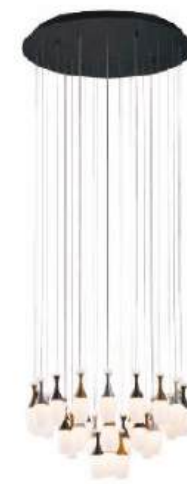

PP121219-DT/AL/BG