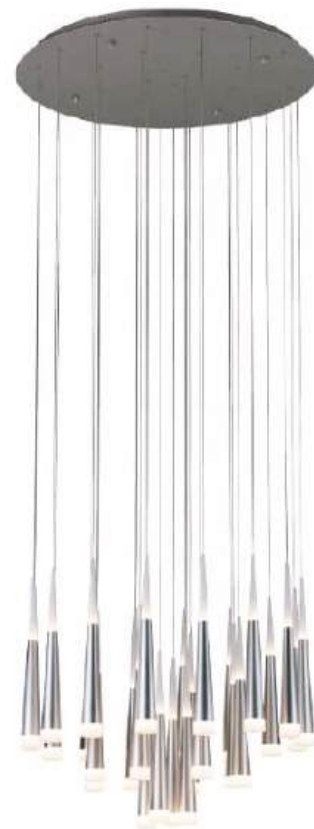

PP121040-AL