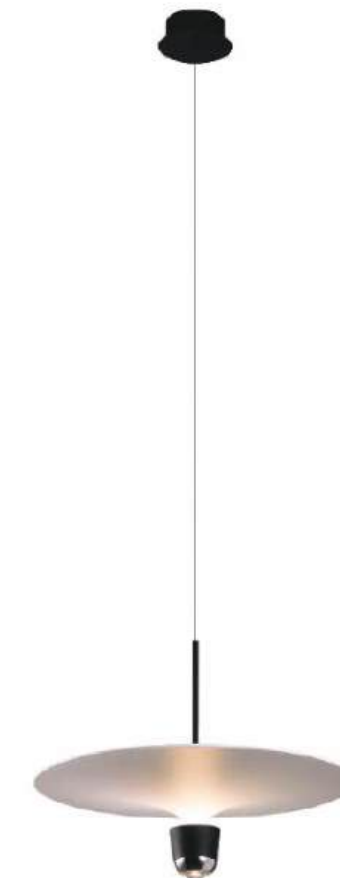

PP121418-PW

GRAVITY

DETAILS

Material: Aluminum + Steel
Lamp Shade: Acrylic
Finishing: Painting
Color Temp.: 3000K
CRI (Ra): ≥90
LED Rated Life: ≈50,000 Hours
Dimming: 100%-10%

Dimmable with ELV or TRIAC Dimmer (Not Included)

ITEM NO.	PP121412	PP121413	PP121418
Wattage:	14W	14W	16W
Voltage:	100-130V	100-130V	100-130V
Size:	16.5" Dia. x 136.7" OAH	19.7" Dia. x 136.7" OAH	23.6" Dia. x 136.7" OAH
Total Lumens:	1050	1050	1260
Delivered Lumens:	857	857	1029