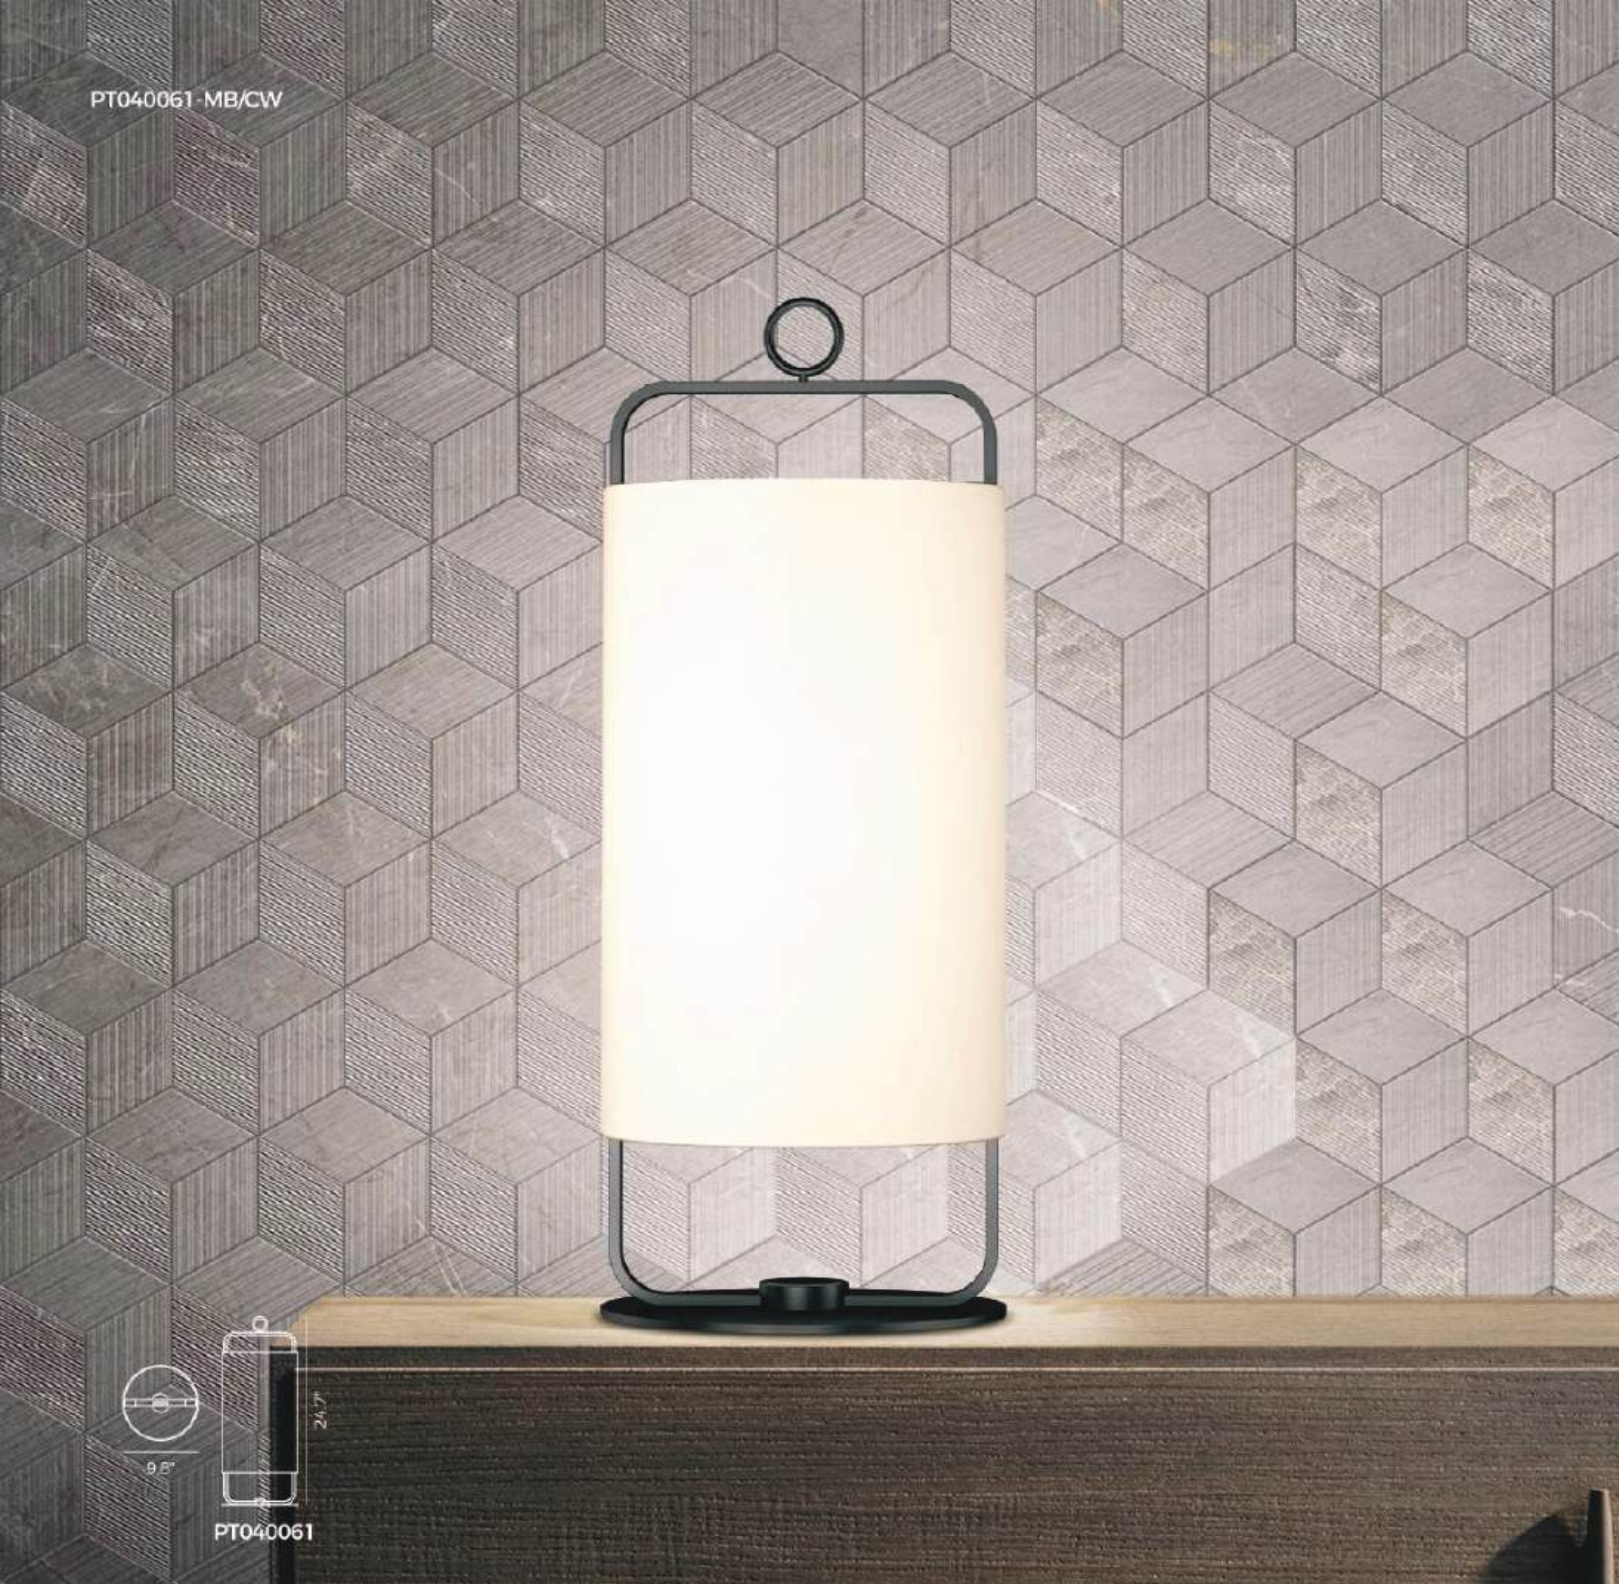

PT040061-MB/CW

PT040061

MINIMALISM

DETAILS

Material: Steel
Color Temp.: 3000K
CRI (Ra): ≥90
Lamp Shade: Fabric
LED Rated Life: ≈50,000 Hours
Finishing: Painting

ITEM NO.: PT040061
Wattage: 10W
Voltage: 100-240V
Size: 9.8" Dia. x 24.7"H
Total Lumens: 860
Delivered Lumens: 373