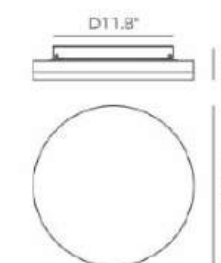

ITEM NO.	PC111276	PC111277
Wattage:	47W	66W
Voltage:	100-120V	100-120V
Size:	15.8" Dia. x 4"H	19.8" Dia. x 4"H
Total Lumens:	4000	5600
Delivered Lumens:	2280	3200

PC111310-MH

PC111310

ELIO

DETAILS

Material:	Steel	Color Temp.:	3000K
Lamp Shade:	Acrylic	CRI (Ra):	≥90
Finishing:	Painting	LED Rated Life:	≈50,000 Hours
		Dimming:	100%-10%