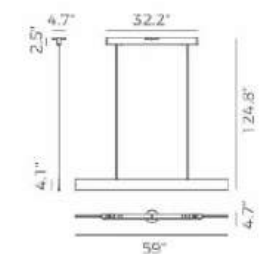

PP120288

Color Finish

PROMETHEUS

DETAILS

Material: Aluminum
Lamp Shade: Acrylic
Finishing: Anodizing

Color Temp.: 3000K
CRI (Ra): ≥90
LED Rated Life: ≈50,000 Hours
Dimming: 100%-10%

Dimmable with ELV or TRIAC Dimmer (Not Included)

ITEM NO.	PP120286	PP120287	PP120288
Wattage:	21W	26W	36W
Voltage:	100-130V	100-130V	100-130V
Size:	35.4"L x 4.7"W x 124.8"OAH	47.2"L x 4.7"W x 124.8"OAH	59"L x 4.7"W x 124.8"OAH
Total Lumens:	1680	2100	2830
Delivered Lumens:	746	932	1257