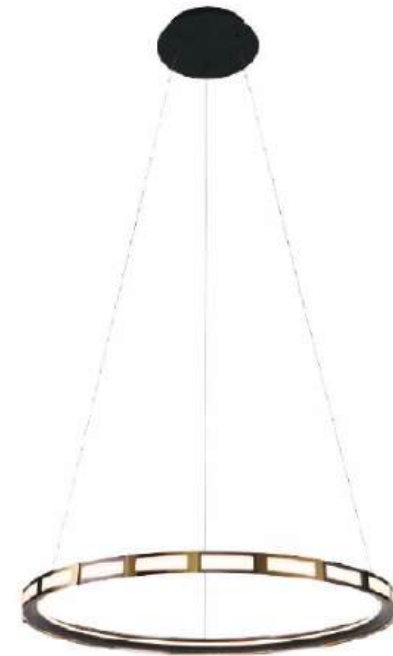

Dimmable with ELV or TRIAC Dimmer (Not Included)

ITEM NO.	PP121749
Wattage:	35W
Voltage:	100-120V
Size:	11.8" Dia. x 91.4" OAH
Total Lumens:	2800
Delivered Lumens:	2000

PP121610-MB/SG

PP121611-MB/SG

PP121613-MB/SG