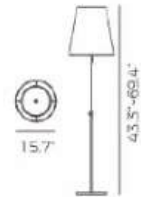

PF050006

VERA

DETAILS

Material:
Aluminum + Steel

Lamp Shade:
Fabric

Finishing:
Painting

ITEM NO.

PT040033

Wattage:

E26 LED, 12W Max

Voltage:

100-130V

Size:

11.8" Dia. x (18.1"-24.3") OAH

ITEM NO.

PF050006

Wattage:

E26 LED, 12W Max

Voltage:

100-130V

Size:

15.7" Dia. x (43.3"-69.4") OAH

Bulbs not included

RINGO

DETAILS

Material:
Aluminum

Lamp Shade:
Fabric

Finishing:
Anodizing

DETAILS

Material:
Aluminum

Lamp Shade:
Fabric

Finishing:
Anodizing

ITEM NO.

PT140940

Wattage:

E26 LED, 8W Max

Voltage:

100-130V

Size:

11.8" Dia. x (22"-31") OAH

Bulbs not included