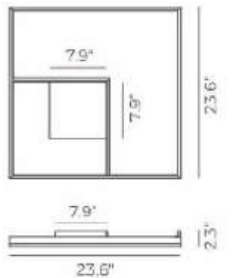

PC111254

SYMMETRY

DETAILS

Material: Aluminum + Steel	Color Temp.: 3000K
Lamp Shade: Acrylic	CRI (Ra): ≥90
Finishing: Anodizing + Painting	LED Rated Life: ≈50,000 Hours
	Dimming: 100%-10%

Dimmable with ELV or TRIAC Dimmer (Not Included)

ITEM NO.	PC111253	PC111254
Wattage:	46W	60W
Voltage:	100-120V	100-120V
Size:	17.7"L x 17.7"W x 2.3"H	23.6"L x 23.6"W x 2.3"H
Total Lumens:	3910	5100
Delivered Lumens:	2200	2900