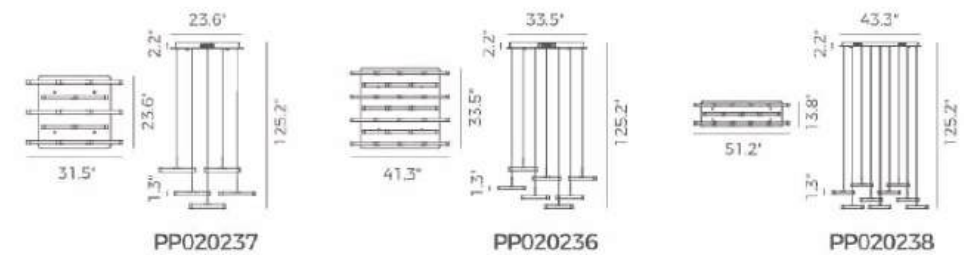

Adjustable Lamp Head

Color Finish

SEESAW

DETAILS	ITEM NO.	PP020237	PP020236	PP020238
Material: Aluminum + Steel	Wattage:	65W (13- light)	126W (25- light)	70W (14- light)
Lamp Shade: Acrylic	Voltage:	100-130V	100-130V	100-130V
Finishing: Anodizing	Size:	31.5"L x 23.6"W x 125.2"OAH	41.3"L x 33.5"W x 125.2"OAH	51.2"L x 13.8"W x 125.2"OAH
Color Temp.: 3000K	Total Lumens:	4920	9960	5880
CRI (Ra): ≥80	Delivered Lumens:	2135	4323	2552
LED Rated Life: ≈50,000 Hours				
Dimming: 100%-10%				