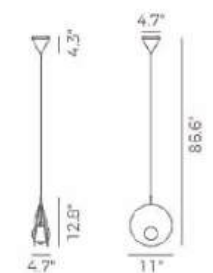

PP121898

PERLA

DETAILS

Material: Aluminum
Lamp Shade: Glass + Acrylic
Finishing: Anodizing

Color Temp.: 3000K
CRI (Ra): ≥90
LED Rated Life: ≈50,000 Hours
Dimming: 100%-10%

Dimmable with ELV or TRIAC Dimmer (Not Included)

ITEM NO.	PP121898
Wattage:	13W
Voltage:	100-130V
Size:	11" x 4.7" x 135.8"OAH
Estimated Lumens:	1080
Estimated Delivered Lumens:	430