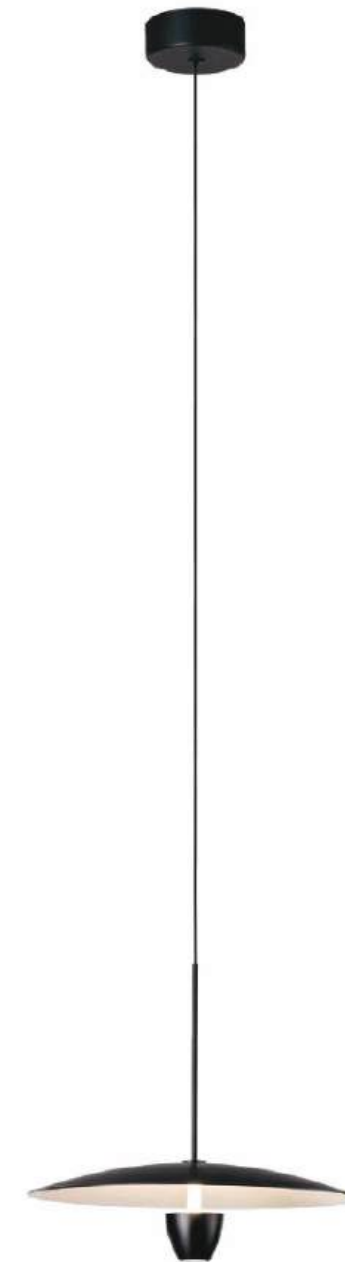

PP121169-MB