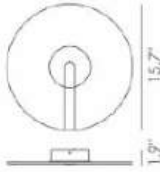

Voltage: 100-240V

Size: 9.4" Dia. x 7.5"H

Total Lumens: 960

Delivered Lumens: 666

PW030051

PW030052

PW030051-SDG/CL

PW030052-SDG/CL