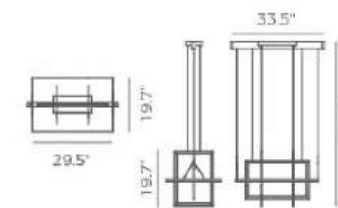

PP121423

GEOMETRY

DETAILS

Material: Aluminum
Lamp Shade: Acrylic
Finishing: Anodizing

Color Temp.: 3000K
CRI (Ra): >90
LED Rated Life: +50,000 Hours
Dimming: 100%-10%

Dimmable with ELV or TRIAC Dimmer (Not Included)

ITEM NO.	PP121423	PP121424	PP121463
Wattage:	72W	90W	99W
Voltage:	100-130V	100-130V	100-130V
Size:	33.5"L x 19.7"W x 139.3"OAH	43.3"L x 23.6"W x 147.2"OAH	53.1"L x 29.5"W x 154.1"OAH
Total Lumens:	6300	8400	9030
Delivered Lumens:	2860	3814	4100