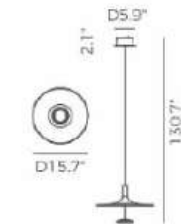

PP121606

BALLET

DETAILS

Materials:
Aluminum + Steel

Lamp Shade:
Acrylic

Finishing:
Plating +
Painting

Color Temp.: 3000K

CRI (Ra): ≥90

LED Rated Life: ≈50,000 Hours

Dimming: 100% - 10%

Dimmable with ELV or TRIAC Dimmer (Not Included)

ITEM NO.	PP121606	PP121607
Wattage:	10W	13W
Voltage:	100-120V	100-120V
Size:	15.7" Dia. x 130.7" OAH	19.7" Dia. x 130.7" OAH
Total Lumens:	800	1000
Delivered Lumens:	390	490