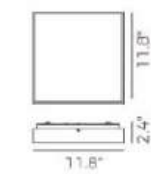

PC010068

MIRAGE

DETAILS

Material: Aluminum
Lamp Shade: PS Diffuser
Finishing: Anodizing

Color Temp: 3000K
CRI (Ra): ≥90
LED Rated Life: ≈50,000 Hours
Dimming: 100%-10%

Dimmable with ELV or TRIAC Dimmer (Not Included)

ITEM NO.	PC010068	PC010069	PC010070
Wattage:	20W	31W	54W
Voltage:	100-130V	100-130V	100-130V
Size:	11.8\"L x 11.8\"W x 2.4\"H	17.7\"L x 17.7\"W x 2.4\"H	23.6\"L x 23.6\"W x 3.1\"H
Total Lumens:	1680	2520	4410
Delivered Lumens:	902	1442	2606