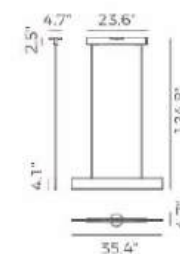

PP120286

Color Finish

PROMETHEUS

DETAILS

Material: Aluminum
Lamp Shade: Acrylic
Finishing: Anodizing

Color Temp.: 3000K
CRI (Ra): ≥90
LED Rated Life: ≈50,000 Hours
Dimming: 100%-10%

Dimmable with ELV or TRIAC Dimmer (Not Included)

ITEM NO.	PP120286	PP120287	PP120288
Wattage:	21W	26W	36W
Voltage:	100-130V	100-130V	100-130V
Size:	35.4"L x 4.7"W x 124.8"OAH	47.2"L x 4.7"W x 124.8"OAH	59"L x 4.7"W x 124.8"OAH
Total Lumens:	1680	2100	2830
Delivered Lumens:	746	932	1257