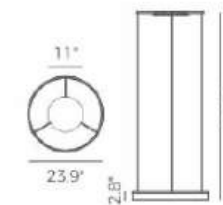

PP120981

HALO

DETAILS

Material:	Aluminum + Steel	Color Temp.:	3000K
Lamp Shade:	Acrylic	CRI (Ra):	≥90
Finishing:	Painting + Plating	LED Rated Life:	~50,000 Hours
		Dimming:	100%-10%

Dimmable with ELV or TRIAC Dimmer (Not Included)

ITEM NO.	PP120980	PP120981	PP120982
Wattage:	17W	23W	30W
Voltage:	100-130V	100-130V	100-130V
Size:	17.7" Dia. x 121.8" OAH	23.9" Dia. x 121.8" OAH	31.5" Dia. x 121.8" OAH
Total Lumens:	1650	2310	2730
Delivered Lumens:	749	1049	1259