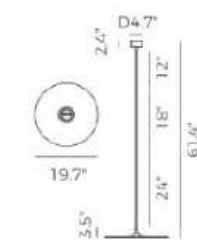

Color Finish

PP120302

LEJA

DETAILS

Material: Aluminum
Lamp Shade: PS Diffuser
Finishing: Anodizing
Color Temp.: 3000K
CRI (Ra): ≥90
LED Rated Life: ≈50,000 Hours
Dimming: 100%-10%

Dimmable with ELV or TRIAC Dimmer (Not Included)

ITEM NO.	PP120301	PP120302	PP120303
Wattage:	23W	29W	48W
Voltage:	100-130V	100-130V	100-130V
Size:	15.7\"/>		
Total Lumens:	1890	2430	4320
Delivered Lumens:	818	1052	1871