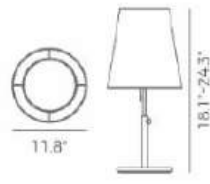

PT040033

VERA

DETAILS

Material:
Aluminum + Steel

Lamp Shade:
Fabric

Finishing:
Painting

ITEM NO.

PT040033

Wattage:

E26 LED, 12W Max

Voltage:

100-130V

Size:

11.8" Dia. x (18.1"-24.3") OAH

ITEM NO.

PF050006

Wattage:

E26 LED, 12W Max

Voltage:

100-130V

Size:

15.7" Dia. x (43.3"-69.4") OAH

Bulbs not included