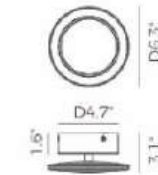

Color Finish

PW131435

SATURN

DETAILS

Materials:
Steel

Lamp Shade:
Acrylic

Finishing:
Electroplating

Color Temp.: 3000K

CRI (Ra): ≥90

LED Rated Life: ≈50,000 Hours

Dimming: 100% - 10%

Dimmable with ELV or TRIAC Dimmer (Not Included)

ITEM NO.	PW131435	PW131436	PW131437
Wattage:	6W	7W	10W
Voltage:	100-120V	100-120V	100-120V
Size:	D6.3" x 3.1"	D7.9" x 3.5"H	D9.8" x 4.1"
Total Lumens:	520	630	840
Delivered Lumens:	240	280	370