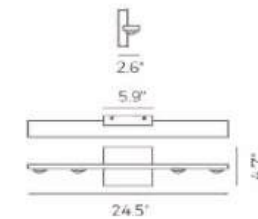

PW131325-MH

Color Finish

AURORA

DETAILS

Material: Aluminum
Lamp Shade: Acrylic
Finishing: Anodizing + Painting

Color Temp.: 3000K
CRI (Ra): ≥90
LED Rated Life: =50,000 Hours
Dimming: 100%-10%

Dimmable with ELV or TRIAC Dimmer (Not Included)

PW131324

ITEM NO.	PW131325	PW131324	PW131327	PW131323	PW131326
Wattage:	6W	11W	11W	8W	8W
Voltage:	100-130V	100-130V	100-130V	100-130V	100-130V
Size:	14.7"L x 2.6"W x 4.7"H	24.5"L x 2.6"W x 4.7"H	38.3"L x 2.6"W x 4.7"H	22.6"L x 2.6"W x 4.7"H	26.5"L x 2.6"W x 4.7"H
Total Lumens:	420	840	840	630	630
Delivered Lumens:	304	609	609	457	457