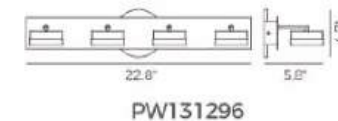

PW131038

PW131039

PW131296

PW131038-SDG

PW131039-SDG

PW131296-SDG

Rotatable Lamp Head

VARIETY