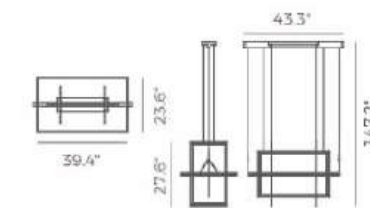

PP121424

GEOMETRY

DETAILS

Material: Aluminum
Lamp Shade: Acrylic
Finishing: Anodizing

Color Temp.: 3000K
CRI (Ra): >90
LED Rated Life: +50,000 Hours
Dimming: 100%-10%

Dimmable with ELV or TRIAC Dimmer (Not Included)

ITEM NO.	PP121423	PP121424	PP121463
Wattage:	72W	90W	99W
Voltage:	100-130V	100-130V	100-130V
Size:	33.5"L x 19.7"W x 139.3"OAH	43.3"L x 23.6"W x 147.2"OAH	53.1"L x 29.5"W x 154.1"OAH
Total Lumens:	6300	8400	9030
Delivered Lumens:	2860	3814	4100