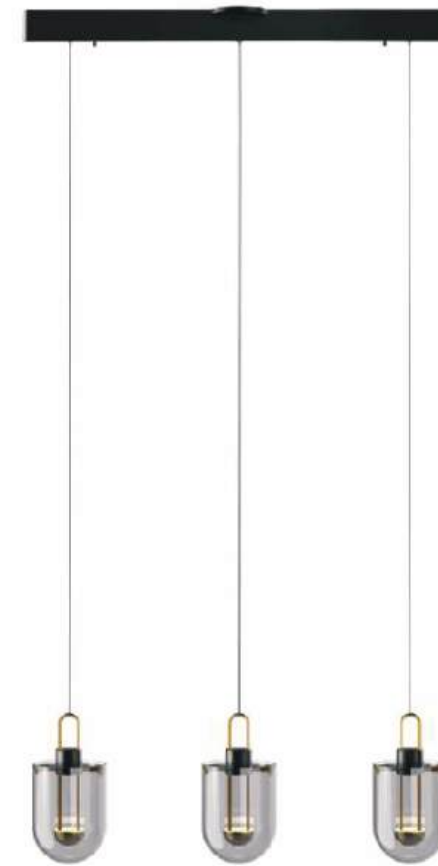

PP121363-SDG/SM