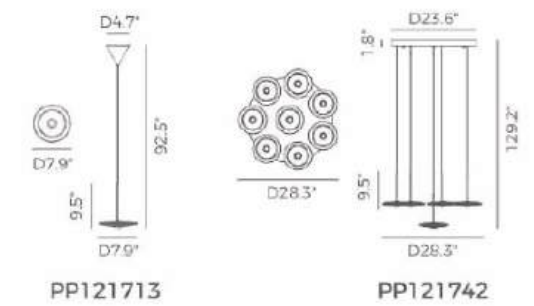

URANAS

DETAILS

Material: Aluminum + Steel + ABS
Lamp Shade: Acrylic
Finishing: Anodizing + Painting + Electroplating

Color Temp.: 3000K
CRI (Ra): >90
LED Rated Life: +50,000 Hours
Dimming: 100%-10%

Dimmable with ELV or TRIAC Dimmer (Not Included)

ITEM NO.	PP121713	PP121742
Wattage:	14W	90W (8-light)
Voltage:	100-120V	100-120V
Size:	7.9\"Dia x 92.5\"OAH	28.3\"Dia x 129.2\"OAH
Total Lumens:	1100	8800
Delivered Lumens:	650	5040