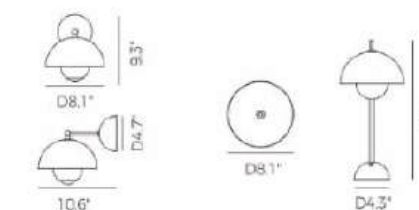

PW131559

PT141063

ANDORIA

DETAILS

Material:
Zinc Alloy + Steel

Lamp Shade:
Acrylic / Steel

Finishing:
Electroplating +
Painting

Color Temp.: 3000K

CRI (Ra): ≥90

LED Rated Life: ≈50,000 Hours

Dimming: 100%-10%

Dimmable with ELV or TRIAC Dimmer (Not Included)

ITEM NO.	PW131559	PT141063
Wattage:	10W	10W
Voltage:	100-120V	100-120V
Size:	8.1\"L x 10.6\"W x 9.3\"H	8.1\"Dia. x 17.1\"H
Estimated Lumens:	780	900
Estimated Delivered Lumens:	470	530