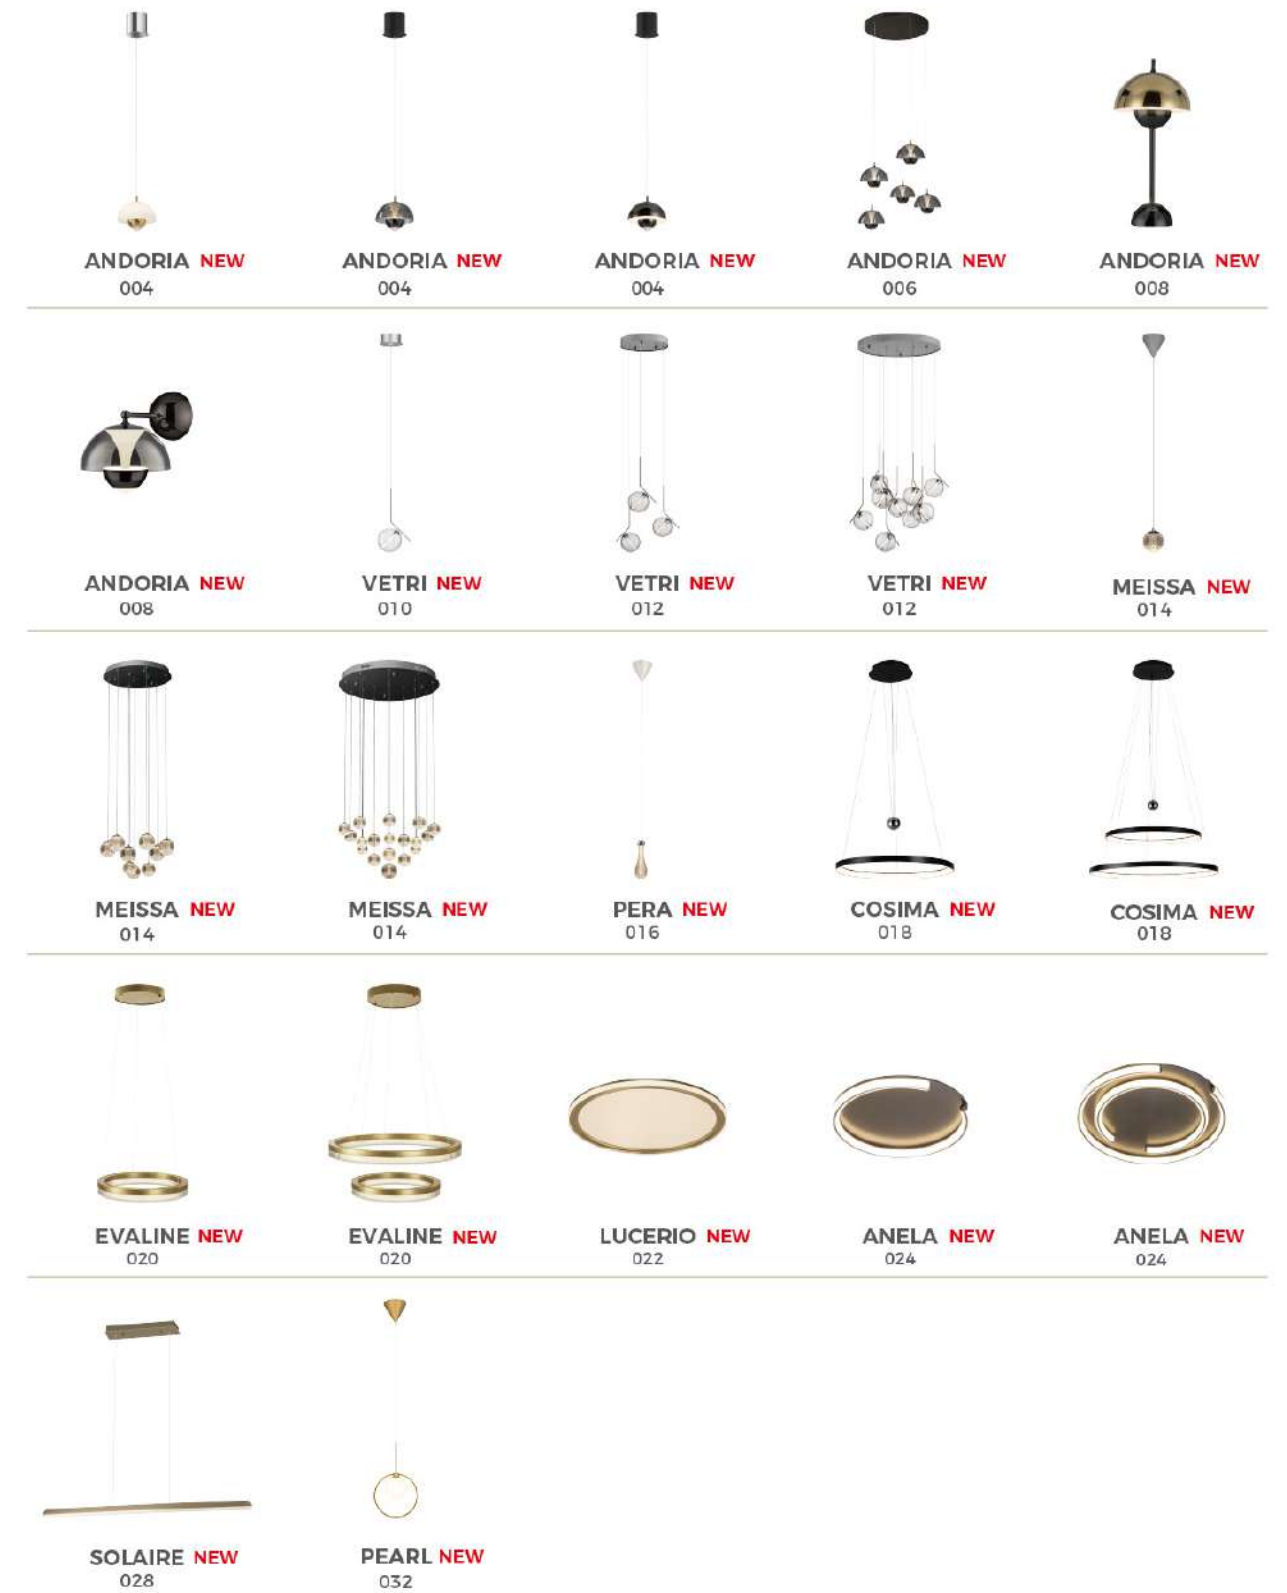

NEW PRODUCTS

PHOTO INDEX

1

PENDANTS

PHOTO INDEX

PHOTO INDEX

AURORA
096

PRISM
108

LANGE
112

FOCUS
116

URANAS
120

URANAS
122

ESSENCE
124

CENTURY
128

ORBIT
132

DIAMANTE
136