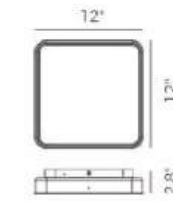

PC111080-DT*

PC111081-DT*

PC111082-DT*

* For Specification Quote Only

PC111081

Color Finish

PAN

DETAILS

Material: Aluminum
Lamp Shade: Acrylic
Finishing: Anodizing + Spray Painting
Color Temp.: 3000K
CRI (Ra): ≥90
LED Rated Life: ≈50,000 Hours
Dimming: 100%-10%

Dimmable with ELV or TRIAC Dimmer (Not Included)

ITEM NO.	PC111070	PC111080	PC111071	PC111081	PC111072	PC111082
Wattage:	19W	20W	25W	25W	34W	30W
Voltage:	100-130V	100-130V	100-130V	100-130V	100-130V	100-130V
Size:	12"Dia. x 2.8"H	8"L x 8"W x 2.8"H	15.9"Dia. x 3"H	12"L x 12"W x 2.8"H	19.8"Dia. x 3.4"H	15.9"L x 15.9"W x 2.9"H
Total Lumens:	1890	1500	2520	2520	3240	2730
Delivered Lumens:	1055	836	1430	1404	1782	1521