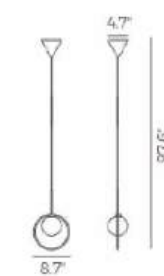

PP121727

PEARL

DETAILS

Material:	Steel	Color Temp.:	3000K
Lamp Shade:	Glass	CRI (Ra):	≥90
Finishing:	Electroplating	LED Rated Life:	≈50,000 Hours
		Dimming:	100%-10%

Dimmable with ELV or TRIAC Dimmer (Not Included)

ITEM NO.	PP121727
Wattage:	6W
Voltage:	100-120V
Size:	8.7"L x 4.7"W x 97.6"OAH
Estimated Lumens:	430
Estimated Delivered Lumens:	235