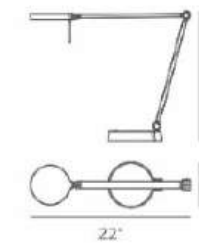

BAMBI

DETAILS

Material: Aluminum
Color Temp.: 3000K
CRI (Ra): ≥90
Lamp shade: Fabric + Acrylic
LED Rated Life: ≈50,000 Hours
Finishing: Anodizing

ITEM NO.	PT040013	PT040014
Wattage:	9W	14W
Voltage:	100-240V	100-240V
Size:	9.8" Dia. x 17.9"H	14.2" Dia. x 21.7"H
Total Lumens:	750	1050
Delivered Lumens:	226	316

PT140864