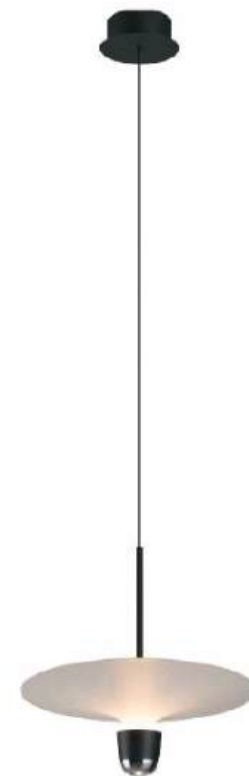

ITEM NO.	PP120980	PP120981	PP120982
Wattage:	17W	23W	30W
Voltage:	100-130V	100-130V	100-130V
Size:	17.7" Dia. x 121.8" OAH	23.9" Dia. x 121.8" OAH	31.5" Dia. x 121.8" OAH
Total Lumens:	1650	2310	2730
Delivered Lumens:	749	1049	1259