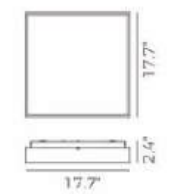

PC010069

MIRAGE

DETAILS

Material: Aluminum
Lamp Shade: PS Diffuser
Finishing: Anodizing

Color Temp: 3000K
CRI (Ra): ≥90
LED Rated Life: ≈50,000 Hours
Dimming: 100%-10%

Dimmable with ELV or TRIAC Dimmer (Not Included)

ITEM NO.	PC010068	PC010069	PC010070
Wattage:	20W	31W	54W
Voltage:	100-130V	100-130V	100-130V
Size:	11.8\"L x 11.8\"W x 2.4\"H	17.7\"L x 17.7\"W x 2.4\"H	23.6\"L x 23.6\"W x 3.1\"H
Total Lumens:	1680	2520	4410
Delivered Lumens:	902	1442	2606