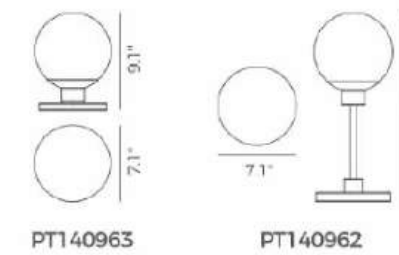

ITEM NO.	PC111118	PW131267
Wattage:	12W	12W
Voltage:	100-130V	100-130V
Size:	7.1" Dia. x 9.8"H	7.1"L x 8.7"W x 13.1"H
Total Lumens:	840	840
Delivered Lumens:	324	324

Touch Dimming

PT140963

PT140962

ESSENCE