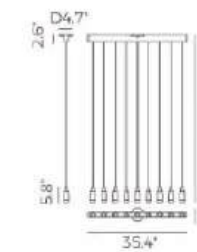

PP020022

TEAR

DETAILS

Material:
Aluminum + Steel

Lamp Shade:
Acrylic

Finishing:
Electroplating

Color Temp.: 3000K

CRI (Ra): ≥90

LED Rated Life: ≈50,000 Hours

Dimming: 100%-10%

Dimmable with ELV or TRIAC Dimmer (Not Included)

ITEM NO.

PP020021

Wattage:

Voltage:

Size:

Total Lumens:

Delivered Lumens:

PP020022

6 x 4.5W (6-light)

100-130V

23.6"L x 4.7"W x 126.4"OAH

2520

1094

PP020022

9 x 4.5W (9-light)

100-130V

35.4"L x 4.7"W x 126.4"OAH

3780

1641

PP020097

126W (28-light)

100-130V

33.5Dia. x 126.4"OAH

17650

7660

PW030001

5W

100-240V

5.1"Dia. x 12.3"H

420

208