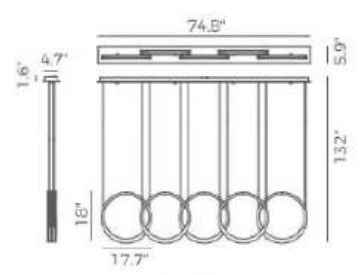

PP121774

ETERNAL

DETAILS

Material:	Aluminium	Color Temp.:	3000K
Lamp Shade:	Acrylic	CRI (Ra):	≥90
Finishing:	Anodizing + Painting	LED Rated Life:	≈50,000 Hours
		Dimming:	100%-10%

Dimmable with ELV or TRIAC Dimmer (Not Included)

ITEM NO.	PP121769	PP121772	PP121774
Wattage:	30W	69W (3- light)	148W (5- light)
Voltage:	100-120V	100-120V	100-120V
Size:	18.9" x 5.9" x 132"OAH	46.2" x 5.9" x 132"OAH	74.8" x 5.9" x 132"OAH
Total Lumens:	2200	6600	11000
Delivered Lumens:	950	2850	4750