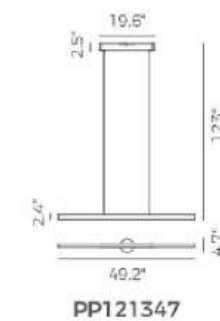

PP121347

PRISM

DETAILS

Material:
Aluminum

Lamp Shade:
Acrylic

Finishing:
Anodizing +
Painting

Color Temp.: 3000K

CRI (Ra): ≥90

LED Rated Life: +50,000 Hours

Dimming: 100%-10%

Dimmable with ELV or TRIAC Dimmer (Not Included)

ITEM NO.	PP121347
Wattage:	25W
Voltage:	100-130V
Size:	49.2"L x 4.7"W x 12.5"OAH
Total Lumens:	3150
Delivered Lumens:	1418