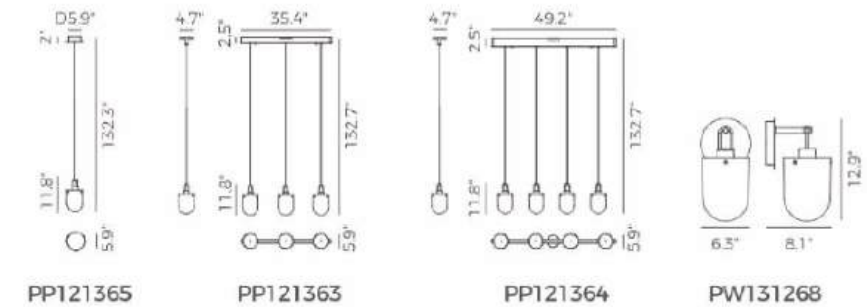

PW131268-SDG/SM

CENTURY

DETAILS

Material: Aluminum + Steel
Color Temp.: 3000K
CRI (Ra): ≥90
Lamp Shade: Acrylic
LED Rated Life: ≈50,000 Hours
Finishing: Anodizing
Dimming: 100%-10%

Dimmable with ELV or TRIAC Dimmer (Not Included)

ITEM NO.	PP121365	PP121363	PP121364	PW131268
Wattage:	12W	30W (3- light)	40W (4- light)	12W
Voltage:	100-130V	100-130V	100-130V	100-130V
Size:	5.9"Dia. x 132.3"OAH	35.4"L x 5.9"W x 132.7"OAH	49.2"L x 5.9"W x 132.7"OAH	6.3"L x 8.1"W x 12.9"H
Total Lumens:	840	2520	3360	840
Delivered Lumens:	524	973	1297	524