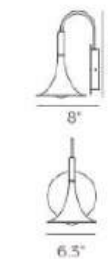

PW030026

JAZZ

DETAILS

Material: Aluminum
Lamp Shade: Acrylic
Finishing: Anodizing

Color Temp.: 3000K
CRI (Ra): ≥90
LED Rated Life: ~50,000 Hours
Dimming: 100%-10%

Dimmable with ELV or TRIAC Dimmer (Not Included)

ITEM NO.	PP020177	PP020239	PW030026
Wattage:	6W	40W (7- light)	6W
Voltage:	100-130V	100-130V	100-130V
Size:	6.3"Dia. x 130"OAH	65.4"L x 6.3"W x 130"OAH	6.3"L x 8"W x 11.1"H
Total Lumens:	420	2870	420
Delivered Lumens:	319	2181	319