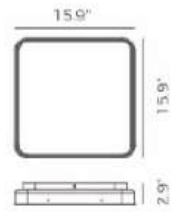

PC111080-DT*

PC111081-DT*

PC111082-DT*

* For Specification Quote Only

PC111082

Color Finish

PAN

DETAILS

Material: Aluminum
Lamp Shade: Acrylic
Finishing: Anodizing + Spray Painting
Color Temp.: 3000K
CRI (Ra): ≥90
LED Rated Life: ≈50,000 Hours
Dimming: 100%-10%

Dimmable with ELV or TRIAC Dimmer (Not Included)

ITEM NO.	PC111070	PC111080	PC111071	PC111081	PC111072	PC111082
Wattage:	19W	20W	25W	25W	34W	30W
Voltage:	100-130V	100-130V	100-130V	100-130V	100-130V	100-130V
Size:	12"Dia. x 2.8"H	8"L x 8"W x 2.8"H	15.9"Dia. x 3"H	12"L x 12"W x 2.8"H	19.8"Dia. x 3.4"H	15.9"L x 15.9"W x 2.9"H
Total Lumens:	1890	1500	2520	2520	3240	2730
Delivered Lumens:	1055	836	1430	1404	1782	1521