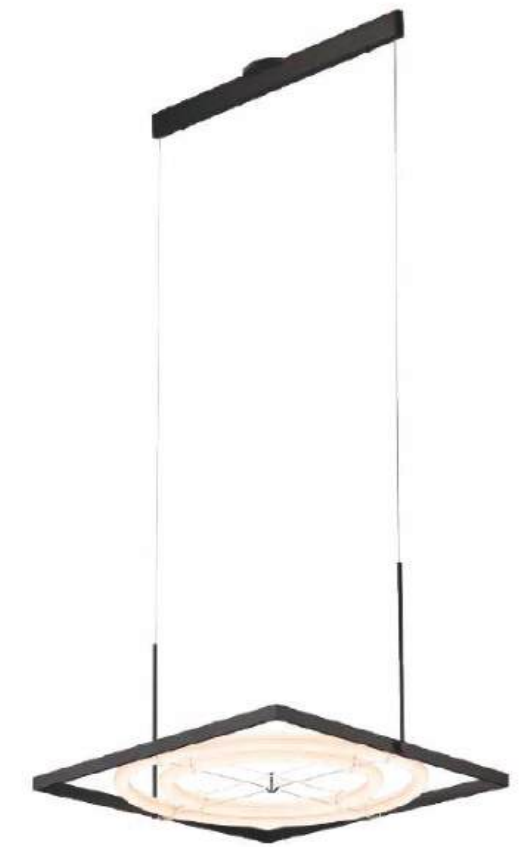

ITEM NO.	PP120243	PP120244
Wattage:	21W	20W
Voltage:	100-130V	100-130V
Size:	15.7"Dia x 132.5"OAH	19.7"Dia x 129.1"OAH
Total Lumens:	1890	1800
Delivered Lumens:	712	678

PP020155-SDG

PP020156-SDG

FORMULA

DETAILS