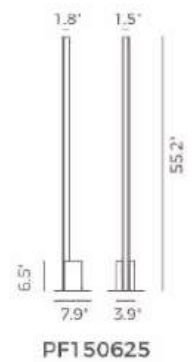

PF150625

LEORA

DETAILS

Material: Aluminum	Color Temp.: 3000K
Lamp Shade: Acrylic	CRI (Ra): ≥90
Finishing: Anodizing	LED Rated Life: ≈50,000 Hours
	Dimming: 100%-10%

Dimmable with ELV or TRIAC Dimmer (Not Included)

ITEM NO.	PF150625
Wattage:	23W
Voltage:	100-240V
Size:	7.9" Dia. x 55.2"H
Estimated Lumens:	2160
Estimated Delivered Lumens:	950