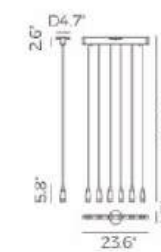

PP020021

TEAR

DETAILS

Material:
Aluminum + Steel

Lamp Shade:
Acrylic

Finishing:
Electroplating

Color Temp.: 3000K

CRI (Ra): ≥90

LED Rated Life: ≈50,000 Hours

Dimming: 100%-10%

Dimmable with ELV or TRIAC Dimmer (Not Included)

ITEM NO.

PP020021

Wattage:

Voltage:

Size:

Total Lumens:

Delivered Lumens:

PP020022

6 x 4.5W (6-light)

100-130V

23.6"L x 4.7"W x 126.4"OAH

2520

1094

PP020022

9 x 4.5W (9-light)

100-130V

35.4"L x 4.7"W x 126.4"OAH

3780

1641

PP020097

126W (28-light)

100-130V

33.5Dia. x 126.4"OAH

17650

7660

PW030001

5W

100-240V

5.1"Dia. x 12.3"H

420

208