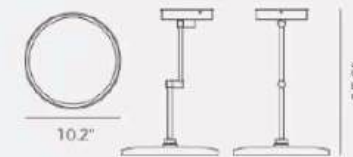

PW130107

RENZO (For Specification Quote Only)

DETAILS

Material:
Aluminum

Lamp Shade:
Aluminum

Finishing:
Anodizing

ITEM NO. PW130118
Wattage: E12 LED 50W, 2x25W Max*
Voltage: 100-130V
Size: 4.7"L x 3.7"W x 15.7"H

*Bulbs not included

VANITY MIRROR

DETAILS

Material:
Aluminum + Steel

Lamp Shade:
Glass

Finishing:
Anodizing +
Electroplating

Color Temp.: 3000K

CRI (Ra): ≥90

LED Rated Life: =50,000 Hours

ITEM NO. PW130107
Wattage: 85W
Voltage: 100-240V
Size: 10.2"Dia. x 15.8"H
Total Lumens: 790
Delivered Lumens: 341