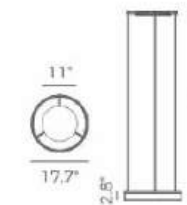

PP120980

HALO

DETAILS

Material:	Aluminum + Steel	Color Temp.:	3000K
Lamp Shade:	Acrylic	CRI (Ra):	≥90
Finishing:	Painting + Plating	LED Rated Life:	~50,000 Hours
		Dimming:	100%-10%

Dimmable with ELV or TRIAC Dimmer (Not Included)

ITEM NO.	PP120980	PP120981	PP120982
Wattage:	17W	23W	30W
Voltage:	100-130V	100-130V	100-130V
Size:	17.7" Dia. x 121.8" OAH	23.9" Dia. x 121.8" OAH	31.5" Dia. x 121.8" OAH
Total Lumens:	1650	2310	2730
Delivered Lumens:	749	1049	1259