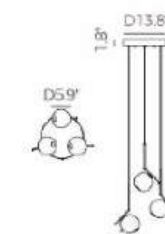

ITEM NO.	PP121908
Wattage:	7W
Voltage:	100-130V
Size:	8.2"L x 5.9"W x 86.6"OAH
Estimated Lumens:	600
Estimated Delivered Lumens:	205

PP121912-CM **NEW**

PP121914-CM **NEW**

PP121912

PP121914

VETRI

DETAILS

Material: Aluminum	Color Temp.: 3000K
Lamp Shade: Glass	CRI (Ra): ≥90
Finishing: Electroplating + Painting	LED Rated Life: ≈50,000 Hours
	Dimming: 100%-10%