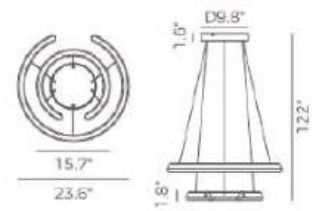

ITEM NO.	PP121828
Wattage:	40W
Voltage:	100-120V
Size:	47.2"L x 4.7"W x 121.5"OAH
Estimated Lumens:	3700
Estimated Delivered Lumens:	1900

PP121822-SAB

PP121823-SAB

PP121825-SAB

PP121822

PP121823

PP121825

SOLAIRE