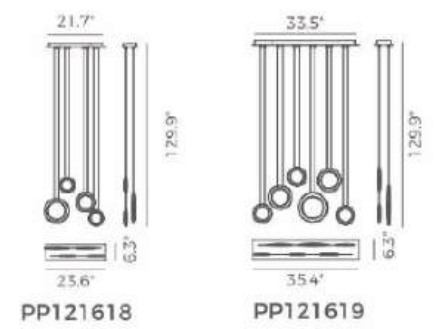

Color Finish

PP121618

PP121619

SATURN

DETAILS

Materials:	Steel	Color Temp.:	3000K
Lamp Shade:	Acrylic	CRI (Ra):	≥90
Finishing:	Electroplating	LED Rated Life:	≈50,000 Hours
		Dimming:	100% - 10%

Dimmable with ELV or TRIAC Dimmer (Not Included)

ITEM NO.	PP121618	PP121619
Wattage:	30W (4- light)	43W (6- light)
Voltage:	100-120V	100-120V
Size:	23.6"L x 6.3"W x 129.9"OAH	35.4"L x 6.3"W x 129.9"OAH
Total Lumens:	2520	3600
Delivered Lumens:	1100	1650