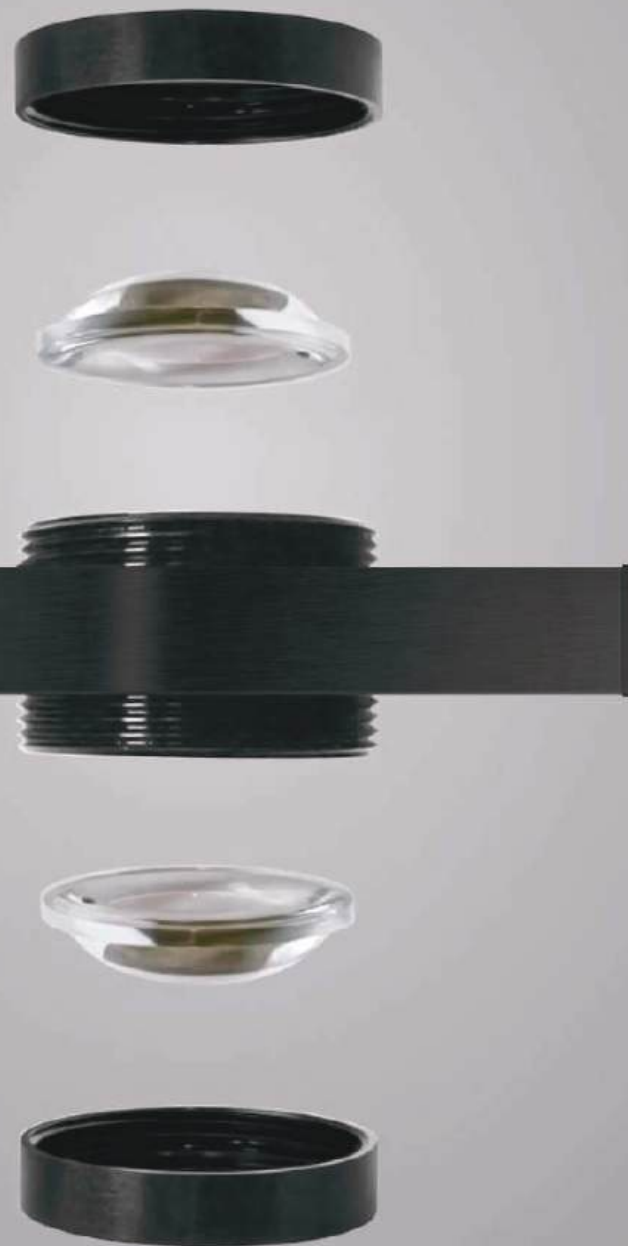

AURORA COLLECTION - MULTI-FINISH ACCESSORIES

The Aurora Collection offers the ability to be unique, as it is a handcrafted work of art. Make every Aurora light fixture a masterpiece with the different aluminum lens cap rings available in our brushed aluminum, brushed gold, matte white and satin brushed black premium finishes. Create your own two toned or mixed finished light and change depending on your mood or to match new surrounding décor added within the room. Ring accessories are sold separately.

RING COMBINATIONS