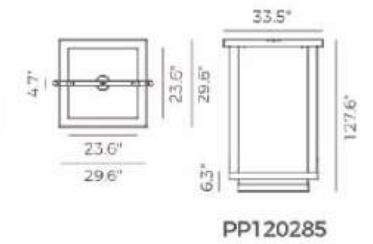

Dimmable with ELV or TRIAC Dimmer (Not Included)

Color Finish

PP120283

PP120284

PP120285

PROMETHEUS

DETAILS		ITEM NO.	PP120283	PP120284	PP120285
Material:	Aluminum	Color Temp.:	3000K		
Lamp Shade:	Acrylic	Wattage:	31W	42W	73W
Finishing:	Anodizing	Voltage:	100-130V	100-130V	100-130V
		Size:	27.6"L x 23.6"W x 127.6"OAH	33.5"L x 29.6"W x 127.6"OAH	33.5"L x 29.6"W x 127.6"OAH
		Total Lumens:	2520	3120	5640
		Delivered Lumens:	1070	1386	2566