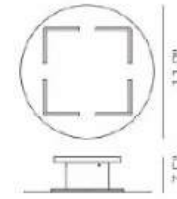

PW131140

SHIELD

DETAILS

Material: Steel
Color Temp.: 3000K
CRI (Ra): >90
Lamp Shade: Acrylic
LED Rated Life: >50,000 Hours
Finishing: Painting
Dimming: 100%-10%

Dimmable with ELV or TRIAC Dimmer (Not Included)

ITEM NO.	PW131138	PW131139	PW131140
Wattage:	8W	12W	16W
Voltage:	100-130V	100-130V	100-130V
Size:	7.1\"Dia. x 2.7\"H	9.4\"Dia. x 3.1\"H	11.8\"Dia. x 3.5\"H
Total Lumens:	600	900	1200
Delivered Lumens:	186	279	372