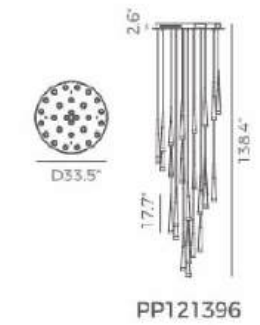

ITEM NO.	PP121396
Wattage:	210W (28-light)
Voltage:	100-130V
Size:	33.5\"Dia. x 138.4\"OAH
Total Lumens:	15480
Delivered Lumens:	6718