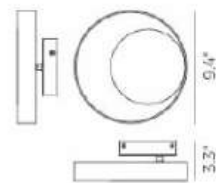

PW030071

DAY & NIGHT

DETAILS

Material:
Steel

Lamp Shade:
Acrylic

Finishing:
Anodizing +
Painting

Color Temp: 3000K

CRI (Ra): ≥90

LED Rated Life: ≈50,000 Hours

Dimming: 100%-10%

Dimmable with ELV or TRIAC Dimmer (Not Included)

ITEM NO.	PW030071	PW030072
Wattage:	8W	8W
Voltage:	100-130V	100-130V
Size:	9.4" Dia. x 3.3"H	9.4" Dia. x 3.3"H
Total Lumens:	630	630
Delivered Lumens:	223	223