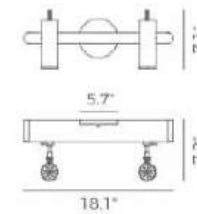

PW131275

Color Finish

FOCUS

DETAILS

Material: Aluminum + Steel

Lamp Shade: Acrylic

Finishing: Anodizing + Baking Finish

Color Temp: 3000K

CRI (Ra): ≥90

LED Rated Life: ≈50,000 Hours

Dimming: 100%-10%

Dimmable with ELV or TRIAC Dimmer (Not Included)
Vanity can be mounted on wall or ceiling

ITEM NO.	PP121372	PW131274	PW131275	PW131273
Wattage:	6W	6W	12W	18W
Voltage:	100-130V	100-130V	100-130V	100-130V
Size:	4.7" Dia. x 137.8" OAH	5.7" L x 6" W x 7.1" H	18.1" L x 7.2" W x 7.1" H	30" L x 7.2" W x 7.1" H
Total Lumens:	420	420	840	1260
Delivered Lumens:	291	291	585	874