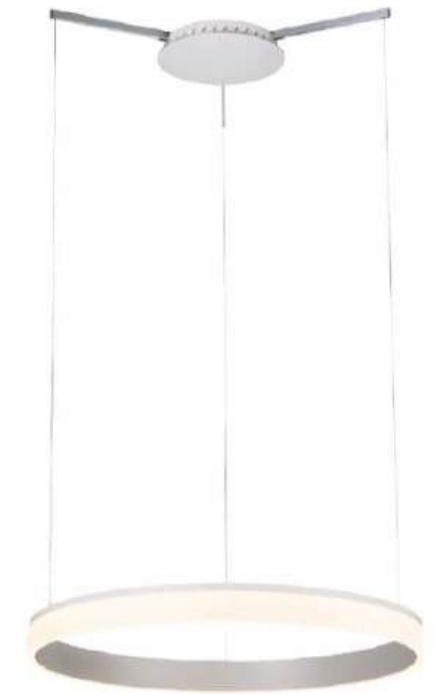

PP120982-VW/CM

HALO

DETAILS

Material:	Aluminum + Steel	Color Temp.:	3000K
Lamp Shade:	Acrylic	CRI (Ra):	≥90
Finishing:	Painting + Plating	LED Rated Life:	~50,000 Hours
		Dimming:	100%-10%

Dimmable with ELV or TRIAC Dimmer (Not Included)

ITEM NO.	PP120980	PP120981	PP120982
Wattage:	17W	23W	30W
Voltage:	100-130V	100-130V	100-130V
Size:	17.7" Dia. x 121.8" OAH	23.9" Dia. x 121.8" OAH	31.5" Dia. x 121.8" OAH
Total Lumens:	1650	2310	2730
Delivered Lumens:	749	1049	1259