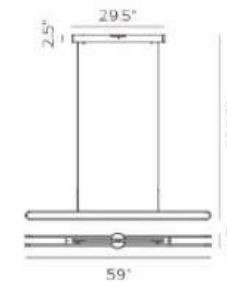

PP020115

GIANNI

DETAILS

Material:
Aluminum + Steel

Lamp Shade:
Acrylic

Finishing:
Baking Finish

Color Temp.: 3000K

CRI (Ra): ≥90

LED Rated Life: ≈50,000 Hours

Dimming: 100%-10%

Dimmable with ELY or TRIAC Dimmer (Not Included)

ITEM NO.	PP020114	PP020115	PW030021	PW030020	PW030019
Wattage:	53W	61W	10W	15W	20W
Voltage:	100-130V	100-130V	100-130V	100-130V	100-130V
Size:	47.2"L x 4.7"W x 129.9"OAH	59"L x 4.7"W x 129.9"OAH	21.7"L x 3"W x 4.7"H	29.5"L x 3"W x 4.7"H	39.4"L x 3"W x 4.7"H
Total Lumens:	2520	5040	840	1260	1680
Delivered Lumens:	1154	2308	365	547	729