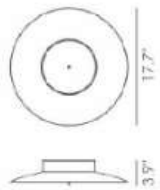

CIRCUIT

DETAILS

Material: Aluminum	Color Temp.: 3000K
Lamp Shade: Acrylic	CRI (Ra): ≥90
Finishing: Anodizing	LED Rated Life: ≈50,000 Hours
	Dimming: 100%-10%

Dimmable with ELV or TRIAC Dimmer (Not Included)

ITEM NO.	PW030051	PW030052
Wattage:	9W	10W
Voltage:	100-130V	100-130V
Size:	11.8" Dia. x 1.9"H	15.7" Dia. x 1.9"H
Total Lumens:	1050	1050
Delivered Lumens:	452	452

PW131030

SOMBRERO

DETAILS

Material: Aluminum + Steel	Color Temp.: 3000K
Lamp Shade: Acrylic	CRI (Ra): ≥90
Finishing: Painting + Plating	LED Rated Life: ≈50,000 Hours
	Dimming: 100%-10%

Dimmable with ELV or TRIAC Dimmer (Not Included)

ITEM NO.	PW131013	PW131030
Wattage:	12W	21W
Voltage:	100-130V	100-130V
Size:	13.8" Dia. x 3.9"H	17.7" Dia. x 3.9"H
Total Lumens:	750	1680
Delivered Lumens:	266	595

VARIETY

DETAILS

Material: Aluminum	Color Temp.: 3000K
Lamp Shade: Acrylic	CRI (Ra): ≥90
Finishing: Anodizing	LED Rated Life: ≈50,000 Hours
	Dimming: 100%-10%

Dimmable with ELV or TRIAC Dimmer (Not Included)

ITEM NO.	PW131038	PW131039	PW131296
Wattage:	14W	21W	28W
Voltage:	100-130V	100-130V	100-130V
Size:	9.8"L x 6"W x 4.7"H	15.7"L x 6"W x 4.7"H	22.8"L x 5.8"W x 4.7"H
Total Lumens:	1200	1800	2520
Delivered Lumens:	545	817	1144

Color Finish

SONARA

DETAILS

Material: Aluminum + Steel	Color Temp.: 3000K
Lamp Shade: Acrylic	CRI (Ra): ≥90
Finishing: Anodizing + Painting	LED Rated Life: ≈50,000 Hours
	Dimming: 100%-10%

Dimmable with ELV or TRIAC Dimmer (Not Included)

ITEM NO.	PW131002	PW131003
Wattage:	11W	19W
Voltage:	100-130V	100-130V
Size:	23.6"L x 3.5"W x 4.7"H	35.2"L x 3.5"W x 4.7"H
Total Lumens:	1050	1800
Delivered Lumens:	431	738