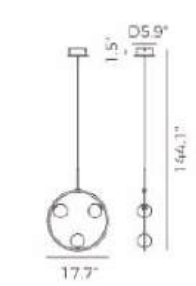

	PP121822	PP121823	PP121825
Wattage:	35W	58W	92W
Voltage:	100-130V	100-130V	100-130V
Size:	15.7" Dia. x 122" OAH	23.6" Dia. x 122" OAH	23.6" Dia. x 122" OAH
Estimated Lumens:	3300	4950	8250
Estimated Delivered Lumens:	1500	2200	3600

ITEM NO.	PP121727
Wattage:	6W
Voltage:	100-120V
Size:	8.7"L x 4.7"W x 97.6"OAH
Estimated Lumens:	430
Estimated Delivered Lumens:	235

PP121565-PB

PP121562-PB

PP121563-PB

PP121564-PB

PP121565

PP121562

PP121563