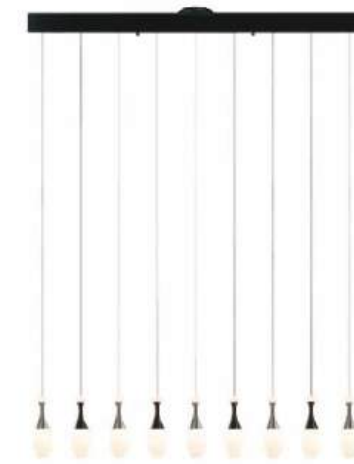

PP121235-DT/AL