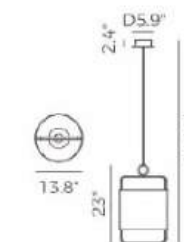

PP020242

MINIMALISM

DETAILS

Material: Steel
Color Temp.: 3000K
CRI (Ra): ≥90
Lamp Shade: Fabric
LED Rated Life: ≈50,000 Hours
Finishing: Painting

ITEM NO.	PP020243	PP020241	PP020242
Wattage:	17W	17W	15W
Voltage:	100-130V	100-130V	100-130V
Size:	9.8" Dia. x 144.7" OAH	11.8" Dia. x 146.3" OAH	13.8" Dia. x 143.1" OAH
Total Lumens:	1500	1500	1200
Delivered Lumens:	651	651	521

Dimmable with ELV or TRIAC Dimmer (Not Included)