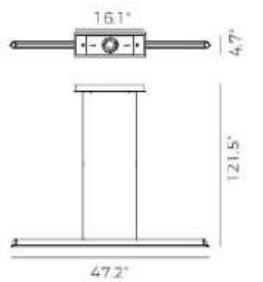

PP121828

SOLAIRE

DETAILS

Material:	Aluminum	Color Temp.:	3000K
Lamp Shade:	Acrylic	CRI (Ra):	≥90
Finishing:	Anodizing	LED Rated Life:	≈50,000 Hours
		Dimming:	100%-10%

Dimmable with ELV or TRIAC Dimmer (Not Included)

ITEM NO.	PP121828
Wattage:	40W
Voltage:	100-120V
Size:	47.2"L x 4.7"W x 121.5"OAH
Estimated Lumens:	3700
Estimated Delivered Lumens:	1900