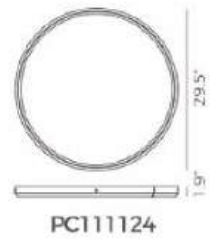

PC111124

SKYLIGHT

DETAILS

Material: Aluminum
Lamp Shade: Acrylic
Finishing: Anodizing
Color Temp.: 3000K
CRI (Ra): ≥90
LED Rated Life: ≈50,000 Hours
Dimming: 100%-10%

Dimmable with ELV or TRIAC Dimmer (Not Included)

ITEM NO.	PC111122	PC111123	PC111150	PC111124
Wattage:	22W	32W	52W	64W
Voltage:	100-130V	100-130V	100-130V	100-130V
Size:	13.8" Dia. x 1.9"H	17.7" Dia. x 1.9"H	23.6" Dia. x 1.9"H	29.5" Dia. x 1.9"H
Total Lumens:	2520	2700	4410	4590
Delivered Lumens:	1232	1320	2156	2244