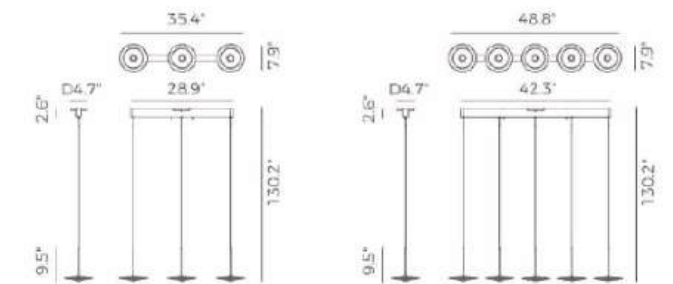

PP121767

PP121768

URANAS

DETAILS

Material:
Aluminum + Steel + ABS

Lamp Shade:
Acrylic

Finishing:
Anodizing + Painting
+ Electroplating

Color Temp.: 3000K

CRI (Ra): >90

LED Rated Life: +50,000 Hours

Dimming: 100%-10%

Dimmable with ELV or TRIAC Dimmer (Not Included)

ITEM NO.

Wattage:

Voltage:

Size:

Total Lumens:

Delivered Lumens:

PP121767

39W (3- light)

100-120V

35.4"L x 7.9"W x 130.2"OAH

3300

1890

PP121768

58W (5- light)

100-120V

48.8"L x 7.9"W x 130.2"OAH

5500

3150