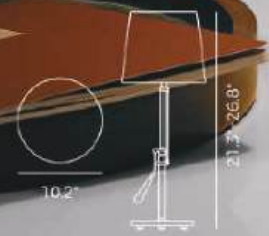

PT140192-SN/WH

PT140192

NERO

DETAILS

Material: Steel

Lamp Shade: Fabric

Finishing: Electroplating

ITEM NO. PT140192
Wattage: E26 LED 12W MAX
Voltage: 100-130V
Size: 10.2" Dia. x (21.3"-26.8") OAH

PF150082-SN/WH