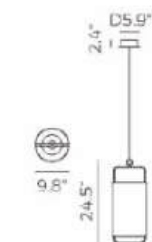

PT040061-MB/CW

PT040061

MINIMALISM

DETAILS

Material: Steel
Color Temp.: 3000K
CRI (Ra): ≥90
Lamp Shade: Fabric
LED Rated Life: ≈50,000 Hours
Finishing: Painting

ITEM NO.: PT040061
Wattage: 10W
Voltage: 100-240V
Size: 9.8" Dia. x 24.7"H
Total Lumens: 860
Delivered Lumens: 373

PP020243

MINIMALISM

DETAILS

Material: Steel
Color Temp.: 3000K
CRI (Ra): ≥90
Lamp Shade: Fabric
LED Rated Life: ≈50,000 Hours
Finishing: Painting

ITEM NO.	PP020243	PP020241	PP020242
Wattage:	17W	17W	15W
Voltage:	100-130V	100-130V	100-130V
Size:	9.8" Dia. x 144.7" OAH	11.8" Dia. x 146.3" OAH	13.8" Dia. x 143.1" OAH
Total Lumens:	1500	1500	1200
Delivered Lumens:	651	651	521

Dimmable with ELV or TRIAC Dimmer (Not Included)