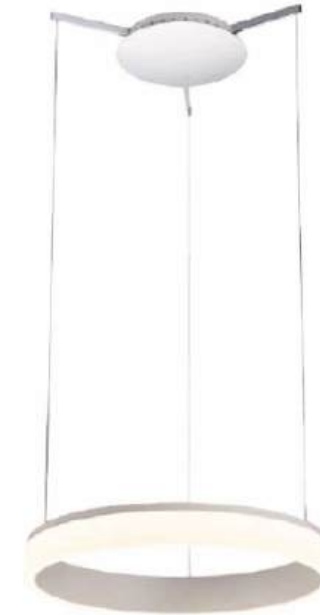

PP120981-VW/CM