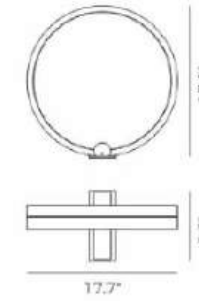

PHOEBE

DETAILS

Material: Steel
Color Temp.: 3000K
CRI (Ra): ≥90
Lamp Shade: Acrylic
LED Rated Life: ≈50,000 Hours
Finishing: Electroplating

ITEM NO.	PT040001	PT040002
Wattage:	13W	15W
Voltage:	100-240V	100-240V
Size:	4.4" Dia. x 16"H	5.6" Dia. x 20"H
Total Lumens:	1050	1260
Delivered Lumens:	456	547

PT140934

HELENE

DETAILS

Material: Aluminum
Color Temp.: 3000K
CRI (Ra): ≥90
Lamp Shade: Acrylic
LED Rated Life: ≈50,000 Hours
Finishing: Anodizing

ITEM NO.	PT140934
Wattage:	26W
Voltage:	100-240V
Size:	17.7"L x 8.3"W x 17.9"H
Total Lumens:	2100
Delivered Lumens:	903

BAMBI

DETAILS

Material: Aluminum
Color Temp.: 3000K
CRI (Ra): ≥90
Lamp shade: Fabric + Acrylic
LED Rated Life: ≈50,000 Hours
Finishing: Anodizing

ITEM NO.	PT040013	PT040014
Wattage:	9W	14W
Voltage:	100-240V	100-240V
Size:	9.8" Dia. x 17.9"H	14.2" Dia. x 21.7"H
Total Lumens:	750	1050
Delivered Lumens:	226	316

OPTICS

DETAILS

Material: Aluminum
Color Temp.: 3000K
CRI (Ra): ≥90
Lamp Shade: PS Diffuser
LED Rated Life: ≈50,000 Hours
Finishing: Spray Painting

ITEM NO.	PT140864
Wattage:	6W
Voltage:	100-240V
Size:	22"L x 6.3"W x 17.8"H
Total Lumens:	600
Delivered Lumens:	238