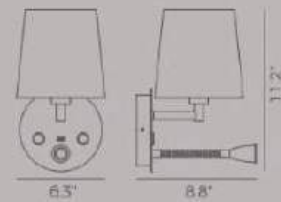

PW131088

JOSEPHINE

DETAILS

Material:
Aluminum + Steel

Color Temp.: 3000K

CRI (Ra): ≥90

Lamp Shade:
Fabric

LED Rated Life: ≈50,000 Hours

Finishing:
Anodizing

ITEM NO. PW131088

Wattage: LED 10W / E12 LED 1 x 4W MAX

Voltage: 100-130V

Size: 6.3"L x 8.8"W x 11.2"H

WATER LILY

DETAILS

Material:
Aluminum + Steel

Color Temp.: 3000K

CRI (Ra): ≥90

Lamp Shade:
Acrylic

LED Rated Life: ≈50,000 Hours

Finishing:
Spray Painting

ITEM NO. PW130998

Wattage: 3W+8W

Voltage: 100-240V

Size: 9.4" Dia. x 7.5"H

Total Lumens: 960

Delivered Lumens: 666