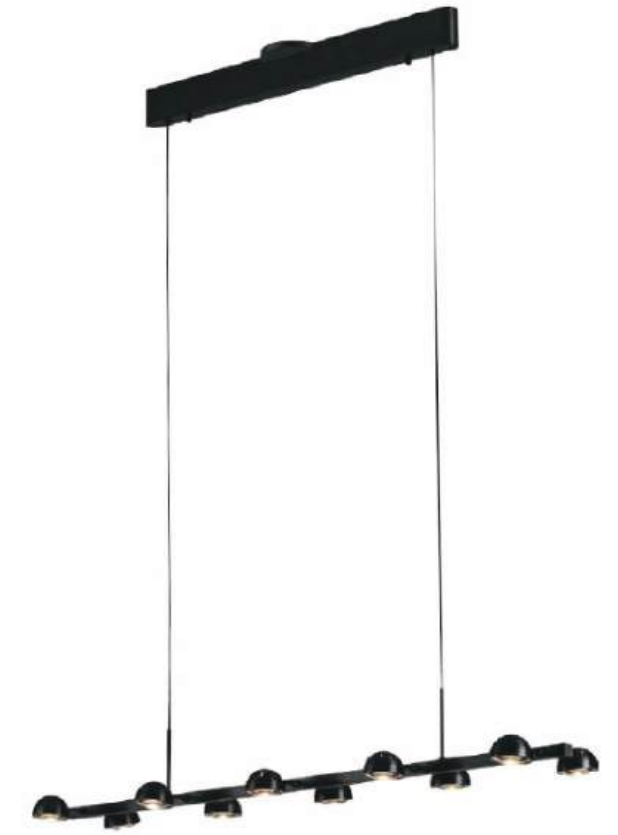

Dimmable with ELV or TRIAC Dimmer (Not Included)

ITEM NO. PP120276
Wattage: 42W
Voltage: 100-130V
Size: 43.5"L x 6.5"W x 12.4"OAH
Total Lumens: 3570
Delivered Lumens: 1549

PP121460-SDG

PP121461-SDG

PP121460