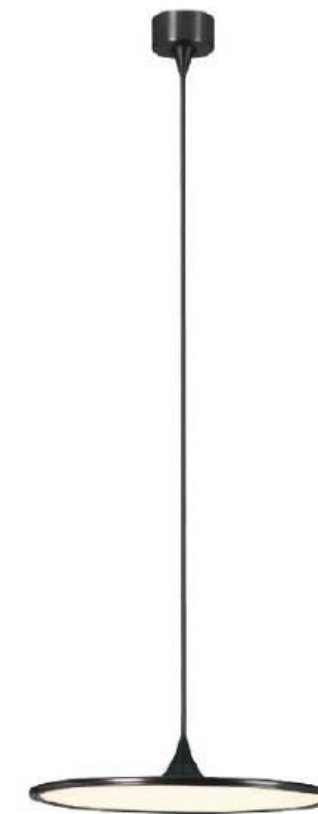

PP120302-SDG