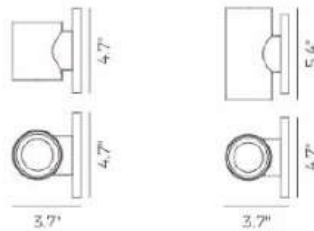

PW131014

PW131015

Color Finish

ARC

DETAILS

Material: Aluminum + Steel
Lamp Shade: Acrylic
Finishing: Anodizing + Painting

Color Temp.: 3000K
CRI (Ra): >90
LED Rated Life: +50,000 Hours

Dimmable with ELV or TRIAC Dimmer (Not Included)

ITEM NO.	PW131014	PW131015
Wattage:	3.5W	7W
Voltage:	100-130V	100-130V
Size:	4.7\"/>