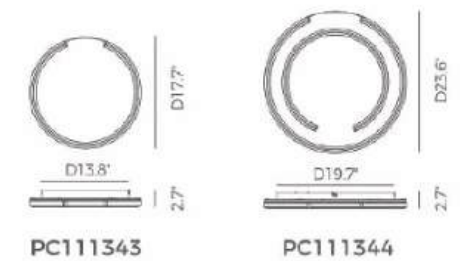

ITEM NO.	PC111317
Wattage:	54W
Voltage:	100-120V
Size:	17.7" Dia. x 2.1"H
Estimated Lumens:	5000
Estimated Delivered Lumens:	3940

PC111343-BC **NEW**

PC111344-BC **NEW**

ANELA

DETAILS

Material:	Steel	Color Temp.:	3000K
Lamp Shade:	Acrylic	CRI (Ra):	≥90
Finishing:	Painting	LED Rated Life:	≈50,000 Hours
		Dimming:	100%-10%