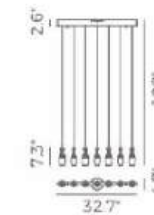

ITEM NO. PP020215
 Wattage: 20W
 Voltage: 100-130V
 Size: 13.8" Dia. x 140.4" OAH
 Total Lumens: 1680
 Delivered Lumens: 694

PP121234-DT/AL

PP121235-DT/AL

PP121219-DT/AL/BG

PP121217-DT/AL/BG

PP121221-DT/AL/BG