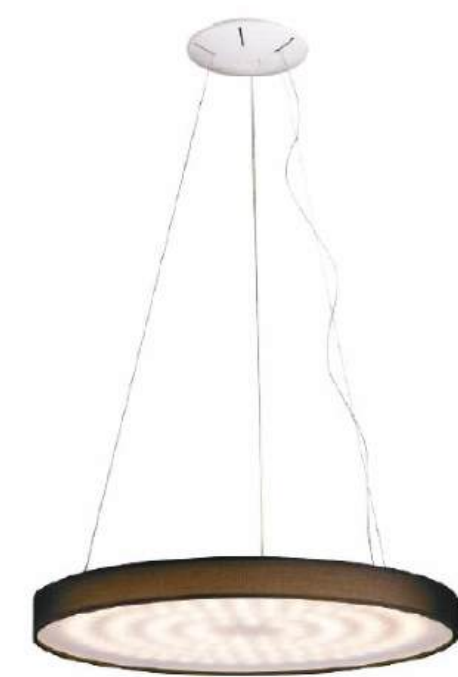

PP020121-MH/FB