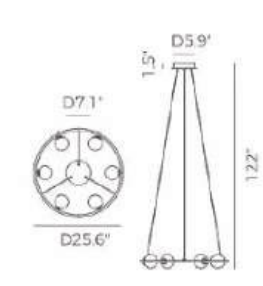

	PP121822	PP121823	PP121825
Wattage:	35W	58W	92W
Voltage:	100-130V	100-130V	100-130V
Size:	15.7" Dia. x 122" OAH	23.6" Dia. x 122" OAH	23.6" Dia. x 122" OAH
Estimated Lumens:	3300	4950	8250
Estimated Delivered Lumens:	1500	2200	3600

ITEM NO.	PP121727
Wattage:	6W
Voltage:	100-120V
Size:	8.7"L x 4.7"W x 97.6"OAH
Estimated Lumens:	430
Estimated Delivered Lumens:	235

PP121565-PB

PP121562-PB

PP121563-PB

PP121564-PB

PP121565

PP121562

PP121563