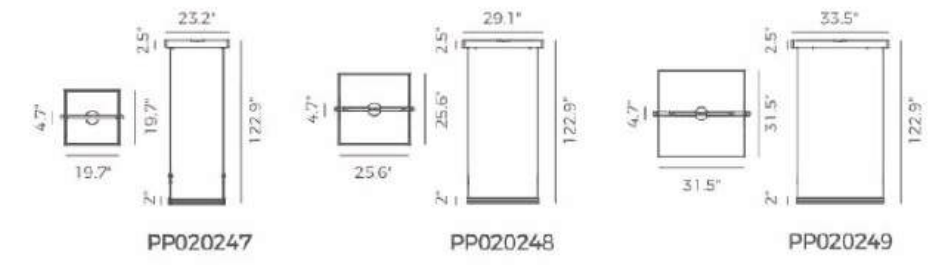

ITEM NO.	PP020250	PP020251
Wattage:	70W	89W
Voltage:	100-130V	100-130V
Size:	28"L x 25.8"W x 122.9"OAH	32.7"L x 31.7"W x 122.9"OAH
Total Lumens:	5880	7020
Delivered Lumens:	2670	3187

ATHENA

DETAILS	ITEM NO.	PP020247	PP020248	PP020249
Material: Aluminum	Wattage:	40W	40W	50W
Lamp Shade: Acrylic	Voltage:	100-130V	100-130V	100-130V
Color Temp.: 3000K	Size:	23.2"L x 19.7"W x 122.9"OAH	29.1"L x 25.6"W x 122.9"OAH	33.5"L x 31.5"W x 122.9"OAH
CRl (Ra): ≥90	Total Lumens:	3360	3360	4320
LED Rated Life: ~50,000 Hours	Delivered Lumens:	1525	1525	1961
Dimming: 100%-10%				