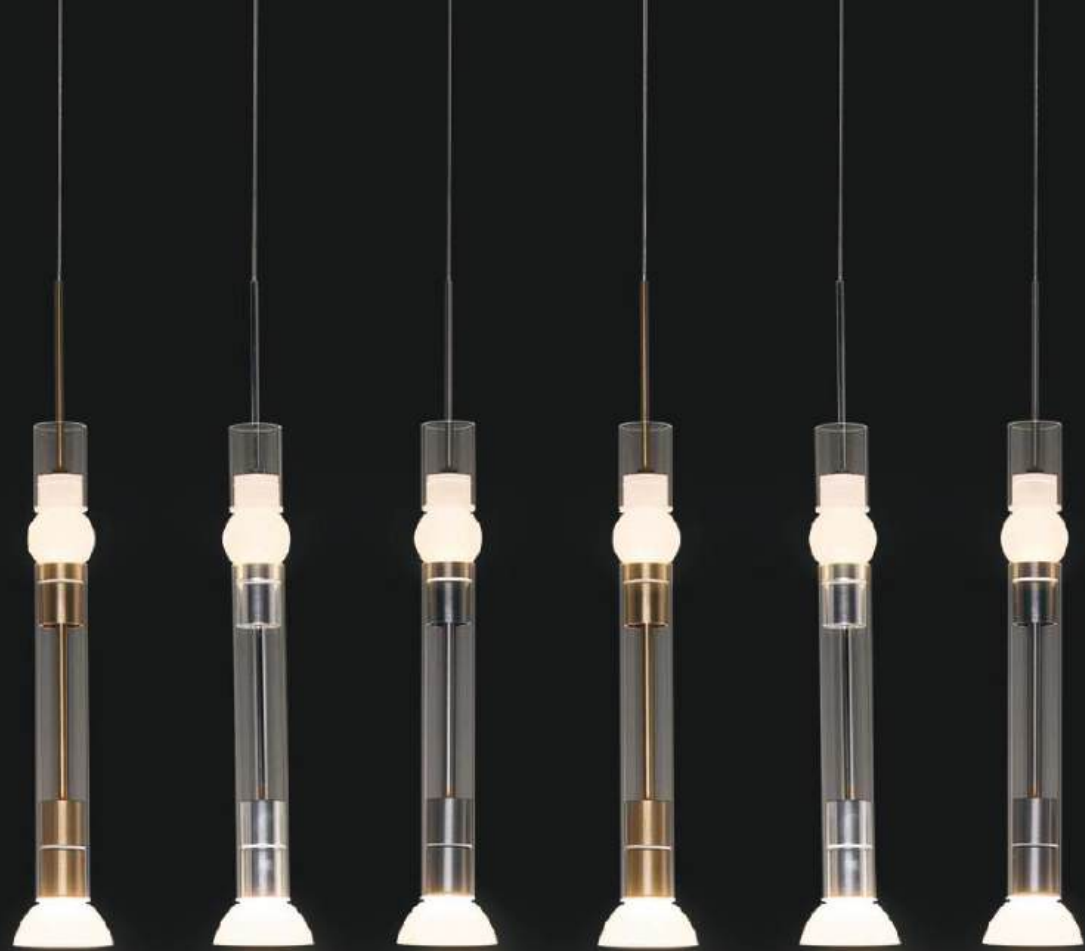

PP020170-BC/AL/SDG