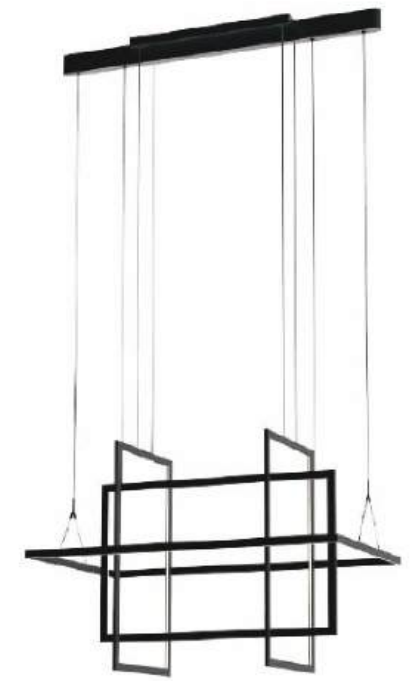

PP121424-SDG

GEOMETRY

DETAILS

Material: Aluminum
Lamp Shade: Acrylic
Finishing: Anodizing

Color Temp.: 3000K
CRI (Ra): >90
LED Rated Life: +50,000 Hours
Dimming: 100%-10%

Dimmable with ELV or TRIAC Dimmer (Not Included)

ITEM NO.	PP121423	PP121424	PP121463
Wattage:	72W	90W	99W
Voltage:	100-130V	100-130V	100-130V
Size:	33.5"L x 19.7"W x 139.3"OAH	43.3"L x 23.6"W x 147.2"OAH	53.1"L x 29.5"W x 154.1"OAH
Total Lumens:	6300	8400	9030
Delivered Lumens:	2860	3814	4100