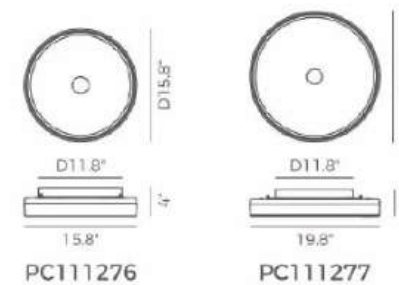

LUNA

DETAILS

Material: Steel
Lamp Shade: Acrylic + PP
Finishing: Painting
Color Temp.: 3000K
CRI (Ra): ≥90
LED Rated Life: ≈50,000 Hours
Dimming: 100%-10%

Dimmable with ELV or TRIAC Dimmer (Not Included)

ITEM NO.	PC111276	PC111277
Wattage:	47W	66W
Voltage:	100-120V	100-120V
Size:	15.8" Dia. x 4"H	19.8" Dia. x 4"H
Total Lumens:	4000	5600
Delivered Lumens:	2280	3200