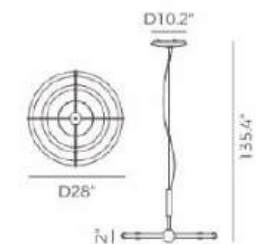

PP020154

ORBIT

DETAILS

Material:
Steel + Acrylic

Lamp Shade:
Acrylic

Finishing:
Electroplating

Color Temp.: 3000K

CRI (Ra): ≥90

LED Rated Life: ~50,000 Hours

Dimming: 100%-10%

Dimmable with ELV or TRIAC Dimmer (Not Included)

ITEM NO.

Wattage:

Voltage:

Size:

Total Lumens:

Delivered Lumens:

PP020152

27W

100-130V

20.1" Dia. x 135.4" OAH

2310

1005

PP020153

38W

100-130V

28" Dia. x 135.4" OAH

3100

1345

PP020154

65W

100-130V

28" Dia. x 135.4" OAH

5250

2279