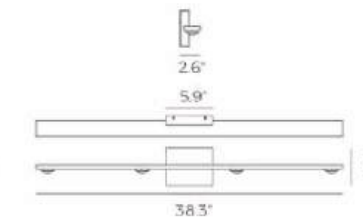

PW131325-MH

Color Finish

AURORA

DETAILS

Material: Aluminum
Lamp Shade: Acrylic
Finishing: Anodizing + Painting

Color Temp.: 3000K
CRI (Ra): ≥90
LED Rated Life: =50,000 Hours
Dimming: 100%-10%

Dimmable with ELV or TRIAC Dimmer (Not Included)

PW131327

ITEM NO.	PW131325	PW131324	PW131327	PW131323	PW131326
Wattage:	6W	11W	11W	8W	8W
Voltage:	100-130V	100-130V	100-130V	100-130V	100-130V
Size:	14.7"L x 2.6"W x 4.7"H	24.5"L x 2.6"W x 4.7"H	38.3"L x 2.6"W x 4.7"H	22.6"L x 2.6"W x 4.7"H	26.5"L x 2.6"W x 4.7"H
Total Lumens:	420	840	840	630	630
Delivered Lumens:	304	609	609	457	457