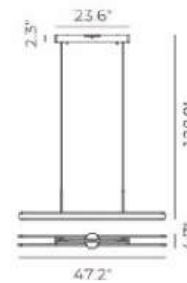

PP020114

GIANNI

DETAILS

Material:
Aluminum + Steel

Lamp Shade:
Acrylic

Finishing:
Baking Finish

Color Temp.: 3000K

CRI (Ra): ≥90

LED Rated Life: ≈50,000 Hours

Dimming: 100%-10%

Dimmable with ELY or TRIAC Dimmer (Not Included)

ITEM NO.	PP020114	PP020115	PW030021	PW030020	PW030019
Wattage:	53W	61W	10W	15W	20W
Voltage:	100-130V	100-130V	100-130V	100-130V	100-130V
Size:	47.2"L x 4.7"W x 129.9"OAH	59"L x 4.7"W x 129.9"OAH	21.7"L x 3"W x 4.7"H	29.5"L x 3"W x 4.7"H	39.4"L x 3"W x 4.7"H
Total Lumens:	2520	5040	840	1260	1680
Delivered Lumens:	1154	2308	365	547	729