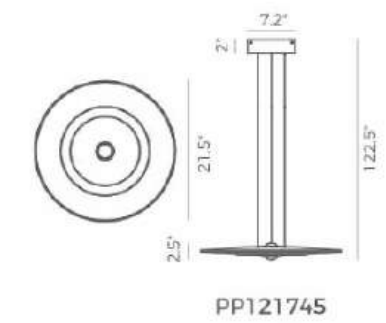

PP121745

NEBULA

DETAILS

Material:	Steel	Color Temp.:	3000K
Lamp Shade:	Acrylic	CRI (Ra):	≥90
Finishing:	Anodizing + Painting, Painting	LED Rated Life:	≈50,000 Hours
		Dimming:	100%-10%

Dimmable with ELV or TRIAC Dimmer (Not Included)

ITEM NO.	PP121745
Wattage:	53W
Voltage:	100-120V
Size:	21.5" Dia. x 122.5" OAH
Total Lumens:	4100
Delivered Lumens:	1800