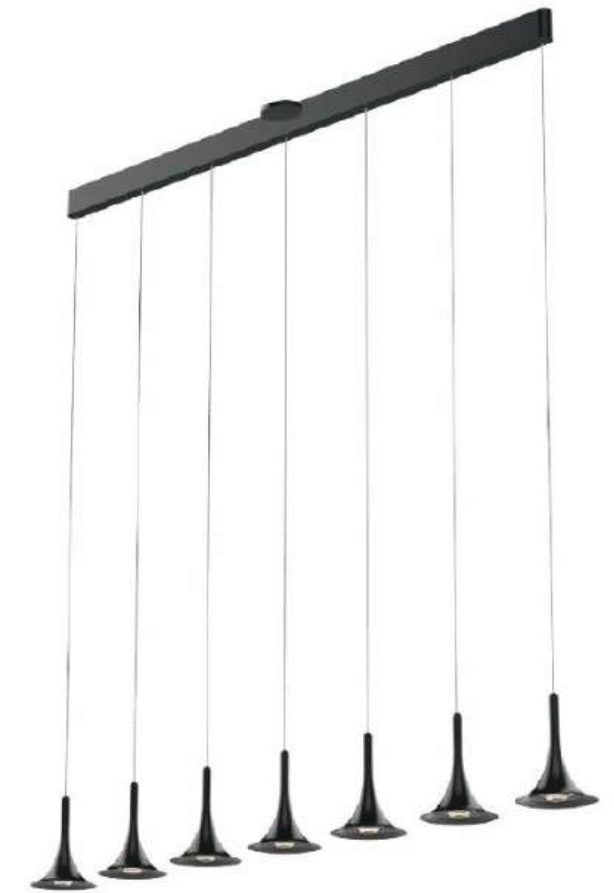

PP020239-SDG