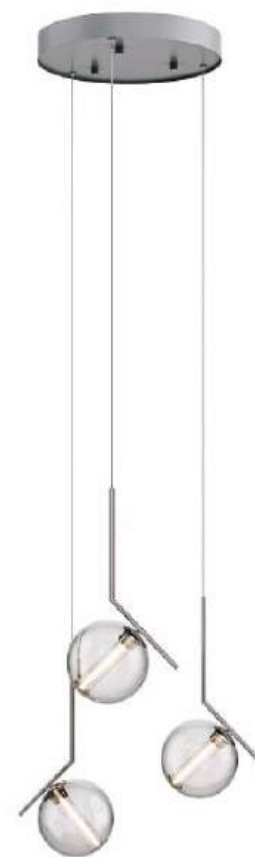

ITEM NO.	PP121908
Wattage:	7W
Voltage:	100-130V
Size:	8.2"L x 5.9"W x 86.6"OAH
Estimated Lumens:	600
Estimated Delivered Lumens:	205

PP121912-CM **NEW**

PP121914-CM **NEW**

PP121912

PP121914

VETRI

DETAILS

Material: Aluminum	Color Temp.: 3000K
Lamp Shade: Glass	CRI (Ra): ≥90
Finishing: Electroplating + Painting	LED Rated Life: ≈50,000 Hours
	Dimming: 100%-10%