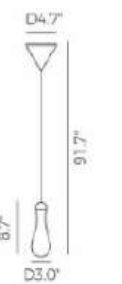

PP121743

PERA

DETAILS

Material:	Aluminum	Color Temp.:	3000K
Lamp Shade:	Acrylic	CRI (Ra):	≥90
Finishing:	Electroplating	LED Rated Life:	≈50,000 Hours
		Dimming:	100%-10%

Dimmable with ELV or TRIAC Dimmer (Not Included)

ITEM NO.	PP121743
Wattage:	6W
Voltage:	100-120V
Size:	4.7"Dia x 92.5"OAH
Estimated Lumens:	420
Estimated Delivered Lumens:	300