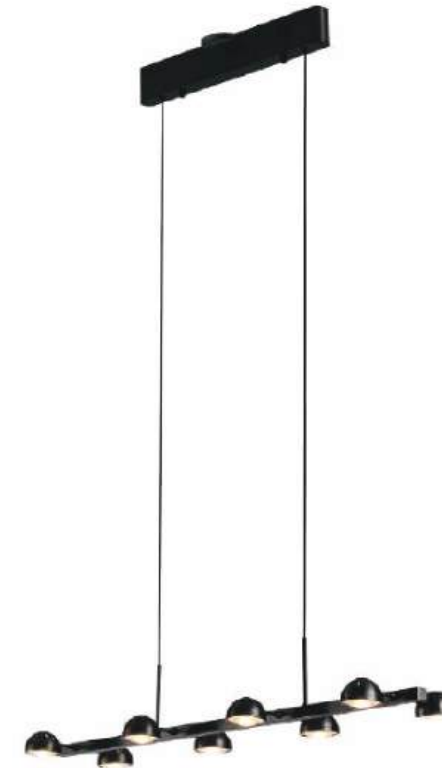

Dimmable with ELV or TRIAC Dimmer (Not Included)

ITEM NO. PP120276
Wattage: 42W
Voltage: 100-130V
Size: 43.5"L x 6.5"W x 12.4"OAH
Total Lumens: 3570
Delivered Lumens: 1549

PP121460-SDG

PP121461-SDG

PP121460