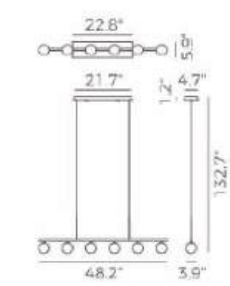

ITEM NO.	PP121727
Wattage:	6W
Voltage:	100-120V
Size:	8.7"L x 4.7"W x 97.6"OAH
Estimated Lumens:	430
Estimated Delivered Lumens:	235

PP121565-PB

PP121562-PB

PP121563-PB

PP121564-PB

PP121565

PP121562

PP121563