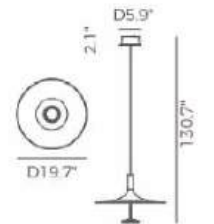

PP121607

BALLET

DETAILS

Materials:
Aluminum + Steel

Lamp Shade:
Acrylic

Finishing:
Plating +
Painting

Color Temp.: 3000K

CRI (Ra): ≥90

LED Rated Life: ≈50,000 Hours

Dimming: 100% - 10%

Dimmable with ELV or TRIAC Dimmer (Not Included)

ITEM NO.	PP121606	PP121607
Wattage:	10W	13W
Voltage:	100-120V	100-120V
Size:	15.7" Dia. x 130.7" OAH	19.7" Dia. x 130.7" OAH
Total Lumens:	800	1000
Delivered Lumens:	390	490