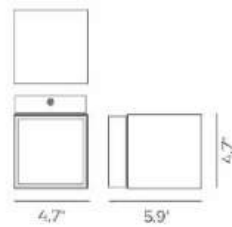

PW131010-OD