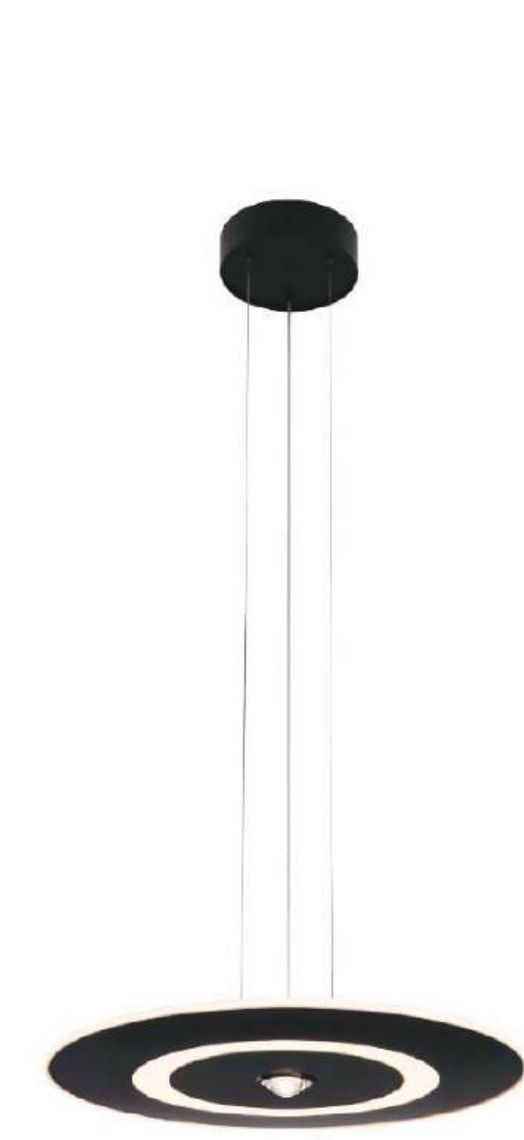

PP121745-BK

Color Finish