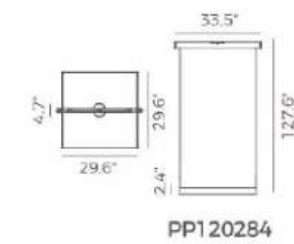

PP120283

PP120284