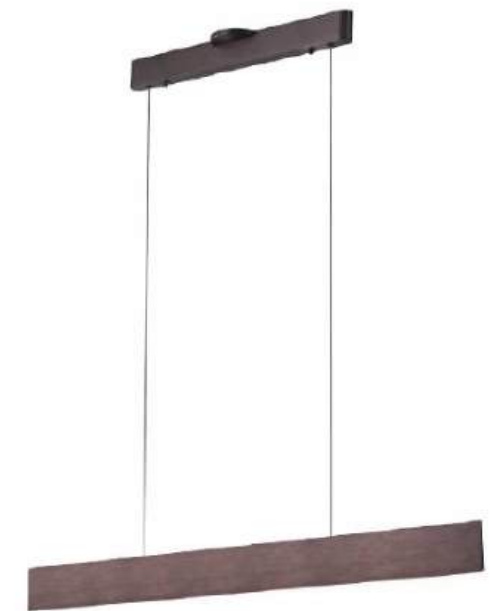

PP120287-DT

Color Finish

PROMETHEUS

DETAILS

Material: Aluminum
Lamp Shade: Acrylic
Finishing: Anodizing

Color Temp.: 3000K
CRI (Ra): ≥90
LED Rated Life: ≈50,000 Hours
Dimming: 100%-10%

Dimmable with ELV or TRIAC Dimmer (Not Included)

ITEM NO.	PP120286	PP120287	PP120288
Wattage:	21W	26W	36W
Voltage:	100-130V	100-130V	100-130V
Size:	35.4"L x 4.7"W x 124.8"OAH	47.2"L x 4.7"W x 124.8"OAH	59"L x 4.7"W x 124.8"OAH
Total Lumens:	1680	2100	2830
Delivered Lumens:	746	932	1257