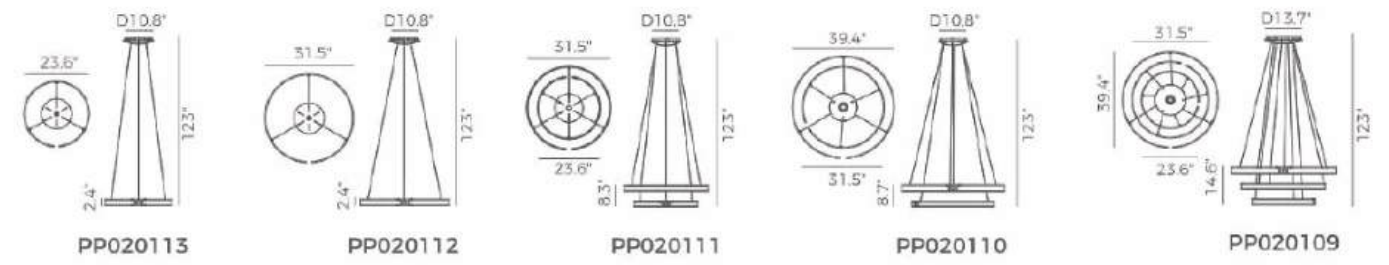

PP020111-BC

PP020110-BC

GIANNI

DETAILS

Material: Aluminum + Steel
Lamp Shade: Acrylic
Finishing: Baking Finish

Color Temp: 3000K
CRI (Ra): ≥90
LED Rated Life: ≈50,000 Hours
Dimming: 100%-10%

Dimmable with ELY or TRIAC Dimmer (Not Included)

ITEM NO.	PP020113	PP020112	PP020111	PP020110	PP020109
Wattage:	41W	51W	41W+51W	51W+61W	41W+51W+61W
Voltage:	100-130V	100-130V	100-130V	100-130V	100-130V
Size:	23.6"Dia. x 123"OAH	31.5"Dia. x 123"OAH	31.5"Dia. x 123"OAH	39.4"Dia. x 123"OAH	39.4"Dia. x 123"OAH
Total Lumens:	3120	4200	7320	9240	12360
Delivered Lumens:	1566	2108	3675	4658	6205