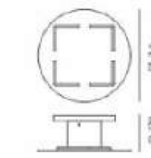

IMPRESSION

Let your design make the most beautiful impression with this versatile and unique wall collection. The warm and elegant antique brass finish highlights Impression, which is available in two sizes. Your wall becomes a sculptural garden of light with this collection of petals illuminated with subtle LED arrays.

IMPRESSION

DETAILS

Material: Steel
Color Temp.: 3000K
CRI (Ra): >90
Lamp Shade: PS
LED Rated Life: >50,000 Hours
Finishing: Plating
Dimming: 100%-10%

Dimmable with ELV or TRIAC Dimmer (Not Included)

ITEM NO.	PW131271	PW131272
Wattage:	8W	11W
Voltage:	100-130V	100-130V
Size:	11.8\"Dia. x 5.1\"H	19.7\"Dia. x 5.1\"H
Total Lumens:	600	900
Delivered Lumens:	247	371

PW131138

SHIELD

DETAILS

Material: Steel
Color Temp.: 3000K
CRI (Ra): >90
Lamp Shade: Acrylic
LED Rated Life: >50,000 Hours
Finishing: Painting
Dimming: 100%-10%

Dimmable with ELV or TRIAC Dimmer (Not Included)

ITEM NO.	PW131138	PW131139	PW131140
Wattage:	8W	12W	16W
Voltage:	100-130V	100-130V	100-130V
Size:	7.1\"Dia. x 2.7\"H	9.4\"Dia. x 3.1\"H	11.8\"Dia. x 3.5\"H
Total Lumens:	600	900	1200
Delivered Lumens:	186	279	372