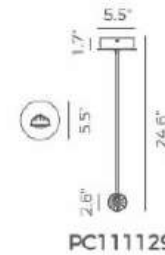

PC111129-SDG