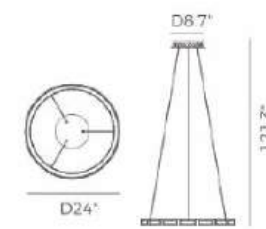

PP121610

EQUATOR

DETAILS

Materials: Aluminum + Steel	Color Temp: 3000K
Lamp Shade: Acrylic	CRI (Ra): ≥90
Finishing: Anodizing + Painting	LED Rated Life: =50,000 Hours
	Dimming: 100% - 10%

Dimmable with ELV or TRIAC Dimmer (Not Included)

ITEM NO.	PP121610	PP121611	PP121613
Wattage:	27W	33W	60W
Voltage:	100-120V	100-120V	100-120V
Size:	24"Dia. x 121.3"OAH	29.9"Dia. x 121.3"OAH	29.9"Dia. x 134.9"OAH
Total Lumens:	1500	2000	3200
Delivered Lumens:	730	870	1590