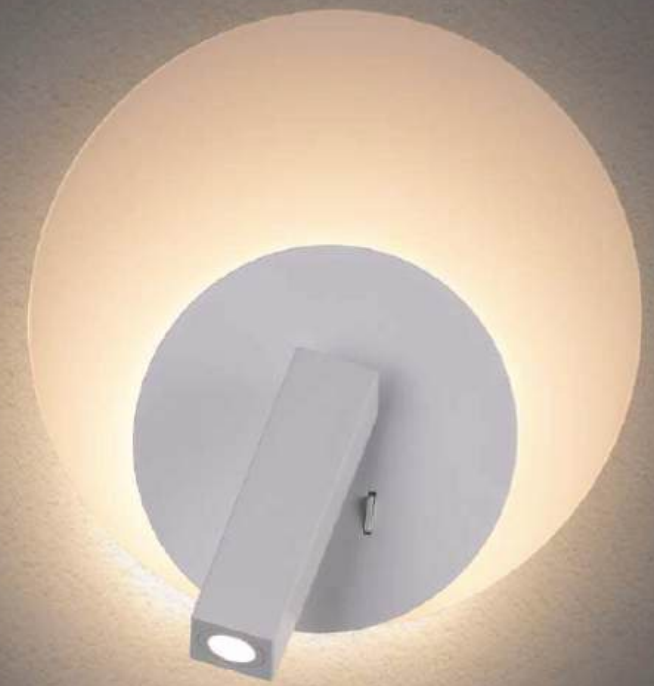

JOSEPHINE

DETAILS

Material:
Aluminum + Steel

Color Temp.: 3000K

CRI (Ra): ≥90

Lamp Shade:
Fabric

LED Rated Life: ≈50,000 Hours

Finishing:
Anodizing

ITEM NO. PW131088

Wattage: LED 10W / E12 LED 1 x 4W MAX

Voltage: 100-130V

Size: 6.3"L x 8.8"W x 11.2"H

WATER LILY

DETAILS

Material:
Aluminum + Steel

Color Temp.: 3000K

CRI (Ra): ≥90

Lamp Shade:
Acrylic

LED Rated Life: ≈50,000 Hours

Finishing:
Spray Painting

ITEM NO. PW130998

Wattage: 3W+8W

Voltage: 100-240V

Size: 9.4" Dia. x 7.5"H

Total Lumens: 960

Delivered Lumens: 666