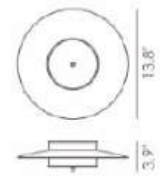

CIRCUIT

DETAILS

Material: Aluminum	Color Temp.: 3000K
Lamp Shade: Acrylic	CRI (Ra): ≥90
Finishing: Anodizing	LED Rated Life: ≈50,000 Hours
	Dimming: 100%-10%

Dimmable with ELV or TRIAC Dimmer (Not Included)

ITEM NO.	PW030051	PW030052
Wattage:	9W	10W
Voltage:	100-130V	100-130V
Size:	11.8" Dia. x 1.9"H	15.7" Dia. x 1.9"H
Total Lumens:	1050	1050
Delivered Lumens:	452	452

PW131013

SOMBRERO

DETAILS

Material: Aluminum + Steel	Color Temp.: 3000K
Lamp Shade: Acrylic	CRI (Ra): ≥90
Finishing: Painting + Plating	LED Rated Life: ≈50,000 Hours
	Dimming: 100%-10%

Dimmable with ELV or TRIAC Dimmer (Not Included)

ITEM NO.	PW131013	PW131030
Wattage:	12W	21W
Voltage:	100-130V	100-130V
Size:	13.8" Dia. x 3.9"H	17.7" Dia. x 3.9"H
Total Lumens:	750	1680
Delivered Lumens:	266	595

VARIETY

DETAILS

Material: Aluminum	Color Temp.: 3000K
Lamp Shade: Acrylic	CRI (Ra): ≥90
Finishing: Anodizing	LED Rated Life: ≈50,000 Hours
	Dimming: 100%-10%

Dimmable with ELV or TRIAC Dimmer (Not Included)

ITEM NO.	PW131038	PW131039	PW131296
Wattage:	14W	21W	28W
Voltage:	100-130V	100-130V	100-130V
Size:	9.8"L x 6"W x 4.7"H	15.7"L x 6"W x 4.7"H	22.8"L x 5.8"W x 4.7"H
Total Lumens:	1200	1800	2520
Delivered Lumens:	545	817	1144

Color Finish

SONARA

DETAILS

Material: Aluminum + Steel	Color Temp.: 3000K
Lamp Shade: Acrylic	CRI (Ra): ≥90
Finishing: Anodizing + Painting	LED Rated Life: ≈50,000 Hours
	Dimming: 100%-10%

Dimmable with ELV or TRIAC Dimmer (Not Included)

ITEM NO.	PW131002	PW131003
Wattage:	11W	19W
Voltage:	100-130V	100-130V
Size:	23.6"L x 3.5"W x 4.7"H	35.2"L x 3.5"W x 4.7"H
Total Lumens:	1050	1800
Delivered Lumens:	431	738