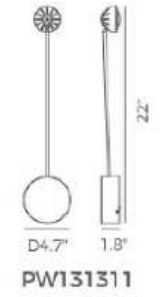

PW131311

HOROSCOPE

DETAILS	
Material: Aluminum	Color Temp.: 3000K
Lamp Shade: Acrylic	CRI (Ra): >90
Finishing: Anodizing	LED Rated Life: +50,000 Hours
	Dimming: 100%-10%

Dimmable with ELV or TRIAC Dimmer (Not Included)

ITEM NO.	PC111129	PW131311
Wattage:	6W	6W
Voltage:	100-130V	100-130V
Size:	5.5" Dia. x 24.6"H	4.7"L x 1.8"W x 22"H
Total Lumens:	420	720
Delivered Lumens:	304	504