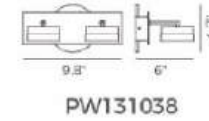

CIRCUIT

DETAILS

Material: Aluminum	Color Temp.: 3000K
Lamp Shade: Acrylic	CRI (Ra): ≥90
Finishing: Anodizing	LED Rated Life: ≈50,000 Hours
	Dimming: 100%-10%

Dimmable with ELV or TRIAC Dimmer (Not Included)

ITEM NO.	PW030051	PW030052
Wattage:	9W	10W
Voltage:	100-130V	100-130V
Size:	11.8" Dia. x 1.9"H	15.7" Dia. x 1.9"H
Total Lumens:	1050	1050
Delivered Lumens:	452	452

SOMBRERO

DETAILS

Material: Aluminum + Steel	Color Temp.: 3000K
Lamp Shade: Acrylic	CRI (Ra): ≥90
Finishing: Painting + Plating	LED Rated Life: ≈50,000 Hours
	Dimming: 100%-10%

Dimmable with ELV or TRIAC Dimmer (Not Included)

ITEM NO.	PW131013	PW131030
Wattage:	12W	21W
Voltage:	100-130V	100-130V
Size:	13.8" Dia. x 3.9"H	17.7" Dia. x 3.9"H
Total Lumens:	750	1680
Delivered Lumens:	266	595

VARIETY

DETAILS

Material: Aluminum	Color Temp.: 3000K
Lamp Shade: Acrylic	CRI (Ra): ≥90
Finishing: Anodizing	LED Rated Life: ≈50,000 Hours
	Dimming: 100%-10%

Dimmable with ELV or TRIAC Dimmer (Not Included)

ITEM NO.	PW131038	PW131039	PW131296
Wattage:	14W	21W	28W
Voltage:	100-130V	100-130V	100-130V
Size:	9.8"L x 6"W x 4.7"H	15.7"L x 6"W x 4.7"H	22.8"L x 5.8"W x 4.7"H
Total Lumens:	1200	1800	2520
Delivered Lumens:	545	817	1144

Color Finish

SONARA

DETAILS

Material: Aluminum + Steel	Color Temp.: 3000K
Lamp Shade: Acrylic	CRI (Ra): ≥90
Finishing: Anodizing + Painting	LED Rated Life: ≈50,000 Hours
	Dimming: 100%-10%

Dimmable with ELV or TRIAC Dimmer (Not Included)

ITEM NO.	PW131002	PW131003
Wattage:	11W	19W
Voltage:	100-130V	100-130V
Size:	23.6"L x 3.5"W x 4.7"H	35.2"L x 3.5"W x 4.7"H
Total Lumens:	1050	1800
Delivered Lumens:	431	738