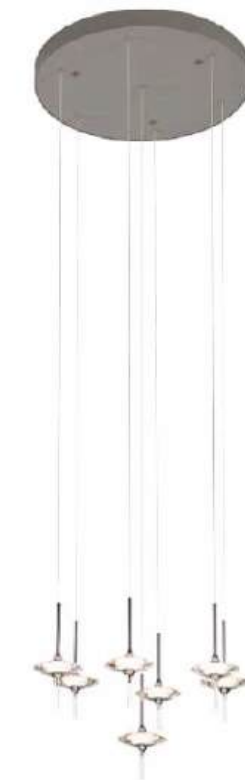

PP121753-CM/GY