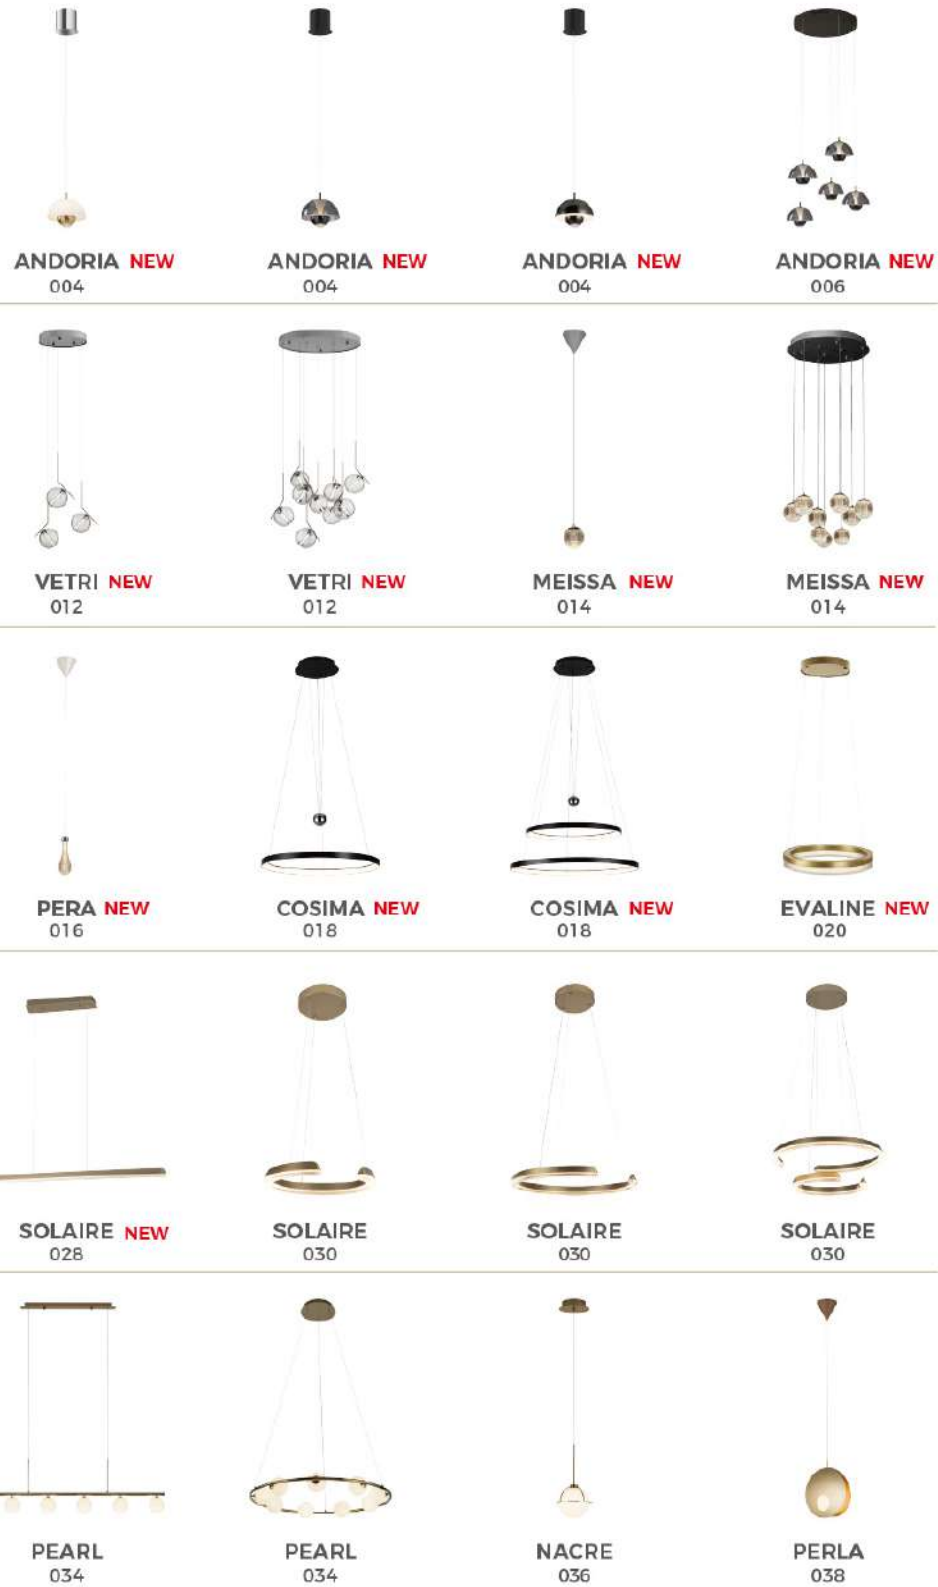

T

TEAR 152

U

URANAS 120

V

VETRI 010
 VANITY MIRROR 226
 VARIETY 230
 VERA 243

W

WILBUR 160
 WATER LILY 228
 WALDORF 234

NEW PRODUCTS

PHOTO INDEX

1

PENDANTS

PHOTO INDEX

PHOTO INDEX

AURORA
096

PRISM
108

LANGE
112

FOCUS
116

URANAS
120

URANAS
122

ESSENCE
124

CENTURY
128

ORBIT
132

DIAMANTE
136