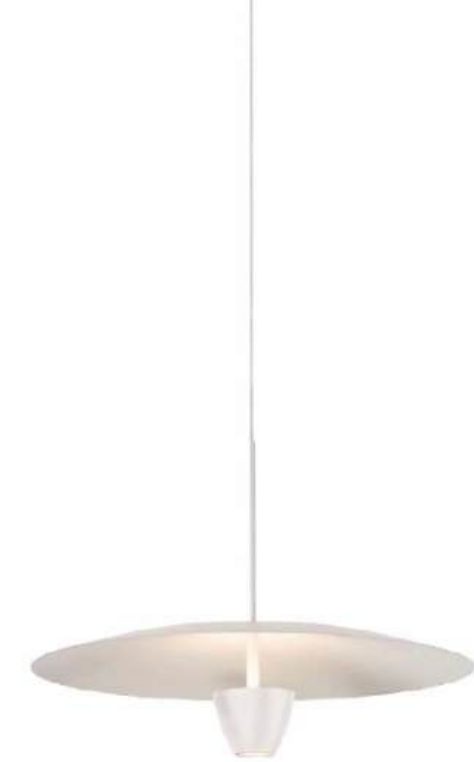

PP121170-MH