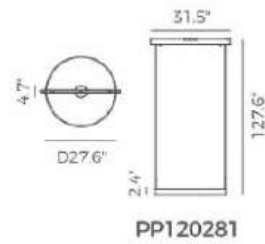

PP120280

PP120281