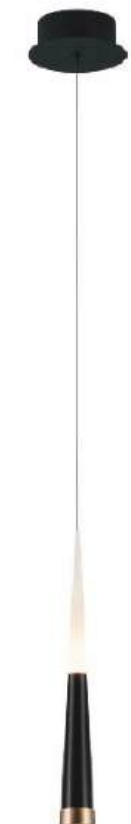

PP121493-SDG/BC