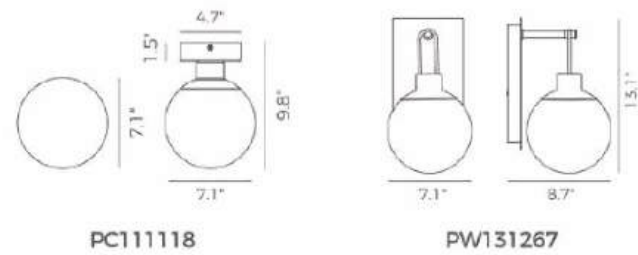

PC111118

PW131267

ESSENCE

DETAILS

Material: Aluminum + Steel
Lamp Shade: Glass
Finishing: Anodizing + Plating

Color Temp.: 3000K
CRI (Ra): >90
LED Rated Life: =50,000 Hours
Dimming: 100%-10%

Dimmable with ELV or TRIAC Dimmer (Not Included)

ITEM NO.	PC111118	PW131267
Wattage:	12W	12W
Voltage:	100-130V	100-130V
Size:	7.1" Dia. x 9.8"H	7.1"L x 8.7"W x 13.1"H
Total Lumens:	840	840
Delivered Lumens:	324	324