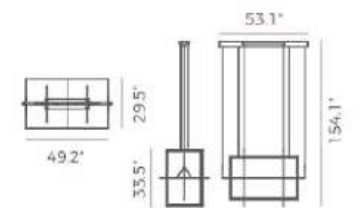

PP121463

GEOMETRY

DETAILS

Material: Aluminum
Lamp Shade: Acrylic
Finishing: Anodizing

Color Temp.: 3000K
CRI (Ra): >90
LED Rated Life: +50,000 Hours
Dimming: 100%-10%

Dimmable with ELV or TRIAC Dimmer (Not Included)

ITEM NO.	PP121423	PP121424	PP121463
Wattage:	72W	90W	99W
Voltage:	100-130V	100-130V	100-130V
Size:	33.5"L x 19.7"W x 139.3"OAH	43.3"L x 23.6"W x 147.2"OAH	53.1"L x 29.5"W x 154.1"OAH
Total Lumens:	6300	8400	9030
Delivered Lumens:	2860	3814	4100