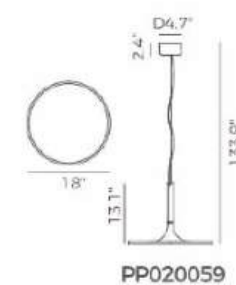

Color Finish

PP020059

PIANO

DETAILS

Material: Aluminum + Steel
Lamp Shade: PS Diffuser
Finishing: Anodizing + Painting

Color Temp.: 3000K
CRl (Ra): >90
LED Rated Life: +50,000 Hours
Dimming: 100%-10%

Dimmable with ELV or TRIAC Dimmer (Not Included)

ITEM NO.	PP020058	PP020059	PP020060
Wattage:	15W	28W	39W
Voltage:	100-130V	100-130V	100-130V
Size:	9.8" Dia. x 128.7" OAH	18" Dia. x 133.9" OAH	23.9" Dia. x 135" OAH
Total Lumens:	1470	2730	3600
Delivered Lumens:	637	1182	1559