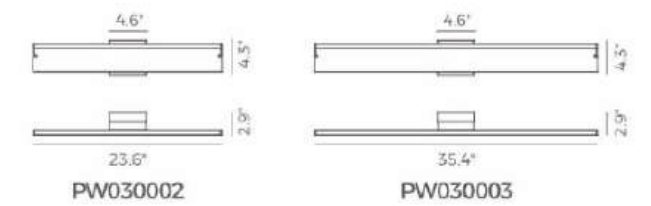

LANGE

DETAILS

Material: Aluminum + Steel
Lamp Shade: Acrylic
Finishing: Anodizing + Painting
Color Temp.: 3000K
CRI (Ra): >90
LED Rated Life: +50,000 Hours
Dimming: 100%-10%

Dimmable with ELV or TRIAC Dimmer (Not Included)

ITEM NO.	PW030002	PW030003
Wattage:	11W	17W
Voltage:	100-130V	100-130V
Size:	23.6"L x 2.9"W x 4.3"H	35.4"L x 2.9"W x 4.3"H
Total Lumens:	940	1470
Delivered Lumens:	408	658