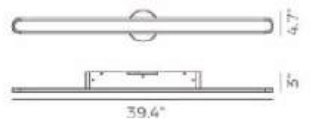

PW030019

GIANNI

DETAILS

Material:
Aluminum + Steel

Lamp Shade:
Acrylic

Finishing:
Baking Finish

Color Temp.: 3000K

CRI (Ra): ≥90

LED Rated Life: ≈50,000 Hours

Dimming: 100%-10%

Dimmable with ELY or TRIAC Dimmer (Not Included)

ITEM NO.	PP020114	PP020115	PW030021	PW030020	PW030019
Wattage:	53W	61W	10W	15W	20W
Voltage:	100-130V	100-130V	100-130V	100-130V	100-130V
Size:	47.2"L x 4.7"W x 129.9"OAH	59"L x 4.7"W x 129.9"OAH	21.7"L x 3"W x 4.7"H	29.5"L x 3"W x 4.7"H	39.4"L x 3"W x 4.7"H
Total Lumens:	2520	5040	840	1260	1680
Delivered Lumens:	1154	2308	365	547	729