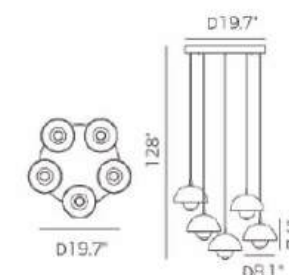

PP121940

ANDORIA

DETAILS

Material:
Zinc Alloy + Steel

Lamp Shade:
Acrylic

Finishing:
Electroplating +
Painting

Color Temp.: 3000K

CRI (Ra): ≥90

LED Rated Life: ≈50,000 Hours

Dimming: 100%-10%

Dimmable with ELV or TRIAC Dimmer (Not Included)

ITEM NO.

Wattage:

Voltage:

Size:

Estimated Lumens:

Estimated Delivered Lumens:

PP121940

48W (5-light)

100-120V

19.7" Dia x 128"H

3900

2350