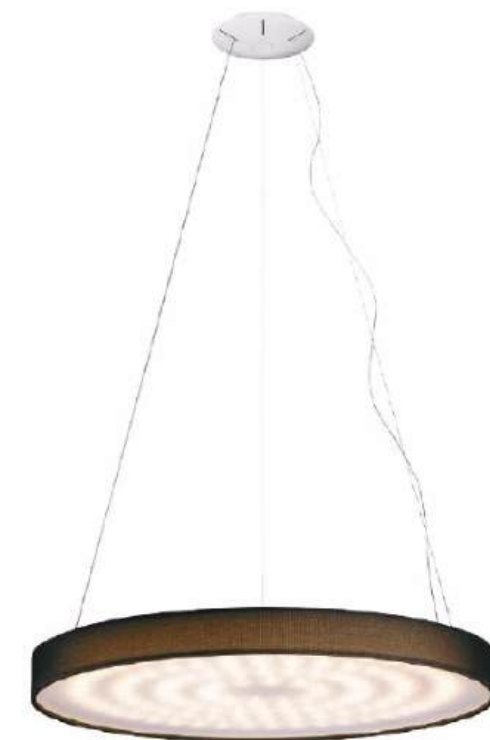

ITEM NO.	PP020058	PP020059	PP020060
Wattage:	15W	28W	39W
Voltage:	100-130V	100-130V	100-130V
Size:	9.8" Dia. x 128.7" OAH	18" Dia. x 133.9" OAH	23.9" Dia. x 135" OAH
Total Lumens:	1470	2730	3600
Delivered Lumens:	637	1182	1559