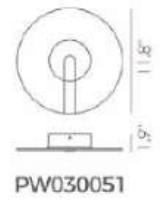

Voltage: 100-240V

Size: 9.4" Dia. x 7.5"H

Total Lumens: 960

Delivered Lumens: 666

PW030051

PW030052

PW030051-SDG/CL

PW030052-SDG/CL