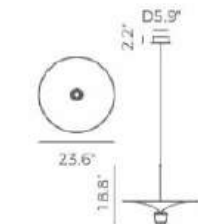

PP121418

GRAVITY

DETAILS

Material: Aluminum + Steel
Lamp Shade: Acrylic
Finishing: Painting
Color Temp.: 3000K
CRI (Ra): ≥90
LED Rated Life: ≈50,000 Hours
Dimming: 100%-10%

Dimmable with ELV or TRIAC Dimmer (Not Included)

ITEM NO.	PP121412	PP121413	PP121418
Wattage:	14W	14W	16W
Voltage:	100-130V	100-130V	100-130V
Size:	16.5" Dia. x 136.7" OAH	19.7" Dia. x 136.7" OAH	23.6" Dia. x 136.7" OAH
Total Lumens:	1050	1050	1260
Delivered Lumens:	857	857	1029