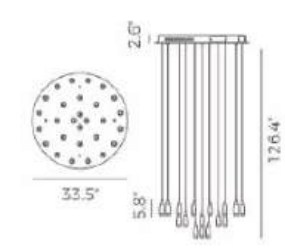

PP020097

TEAR

DETAILS

Material:
Aluminum + Steel

Lamp Shade:
Acrylic

Finishing:
Electroplating

Color Temp.: 3000K

CRI (Ra): ≥90

LED Rated Life: ≈50,000 Hours

Dimming: 100%-10%

Dimmable with ELV or TRIAC Dimmer (Not Included)

ITEM NO.

PP020021

Wattage:

Voltage:

Size:

Total Lumens:

Delivered Lumens:

PP020022

6 x 4.5W (6-light)

100-130V

23.6"L x 4.7"W x 126.4"OAH

2520

1094

PP020022

9 x 4.5W (9-light)

100-130V

35.4"L x 4.7"W x 126.4"OAH

3780

1641

PP020097

126W (28-light)

100-130V

33.5Dia. x 126.4"OAH

17650

7660

PW030001

5W

100-240V

5.1"Dia. x 12.3"H

420

208