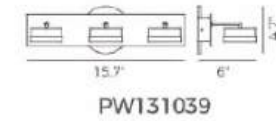

CIRCUIT

DETAILS

Material: Aluminum	Color Temp.: 3000K
Lamp Shade: Acrylic	CRI (Ra): ≥90
Finishing: Anodizing	LED Rated Life: ≈50,000 Hours
	Dimming: 100%-10%

Dimmable with ELV or TRIAC Dimmer (Not Included)

ITEM NO.	PW030051	PW030052
Wattage:	9W	10W
Voltage:	100-130V	100-130V
Size:	11.8" Dia. x 1.9"H	15.7" Dia. x 1.9"H
Total Lumens:	1050	1050
Delivered Lumens:	452	452

SOMBRERO

DETAILS

Material: Aluminum + Steel	Color Temp.: 3000K
Lamp Shade: Acrylic	CRI (Ra): ≥90
Finishing: Painting + Plating	LED Rated Life: ≈50,000 Hours
	Dimming: 100%-10%

Dimmable with ELV or TRIAC Dimmer (Not Included)

ITEM NO.	PW131013	PW131030
Wattage:	12W	21W
Voltage:	100-130V	100-130V
Size:	13.8" Dia. x 3.9"H	17.7" Dia. x 3.9"H
Total Lumens:	750	1680
Delivered Lumens:	266	595

PW131038

VARIETY

DETAILS

Material: Aluminum	Color Temp.: 3000K
Lamp Shade: Acrylic	CRI (Ra): ≥90
Finishing: Anodizing	LED Rated Life: ≈50,000 Hours
	Dimming: 100%-10%

Dimmable with ELV or TRIAC Dimmer (Not Included)

ITEM NO.	PW131038	PW131039	PW131296
Wattage:	14W	21W	28W
Voltage:	100-130V	100-130V	100-130V
Size:	9.8"L x 6"W x 4.7"H	15.7"L x 6"W x 4.7"H	22.8"L x 5.8"W x 4.7"H
Total Lumens:	1200	1800	2520
Delivered Lumens:	545	817	1144

Color Finish

SONARA

DETAILS

Material: Aluminum + Steel	Color Temp.: 3000K
Lamp Shade: Acrylic	CRI (Ra): ≥90
Finishing: Anodizing + Painting	LED Rated Life: ≈50,000 Hours
	Dimming: 100%-10%

Dimmable with ELV or TRIAC Dimmer (Not Included)

ITEM NO.	PW131002	PW131003
Wattage:	11W	19W
Voltage:	100-130V	100-130V
Size:	23.6"L x 3.5"W x 4.7"H	35.2"L x 3.5"W x 4.7"H
Total Lumens:	1050	1800
Delivered Lumens:	431	738