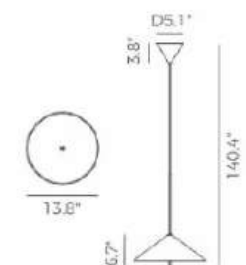

PP020215

FISHER

DETAILS

Material: Aluminum
Lamp Shade: PS Diffuser
Finishing: Anodizing
Color Temp.: 3000K
CRI (Ra): >90
LED Rated Life: +50,000 Hours
Dimming: 100%-10%

Dimmable with ELV or TRIAC Dimmer (Not Included)

ITEM NO. PP020215
Wattage: 20W
Voltage: 100-130V
Size: 13.8" Dia. x 140.4" OAH
Total Lumens: 1680
Delivered Lumens: 694