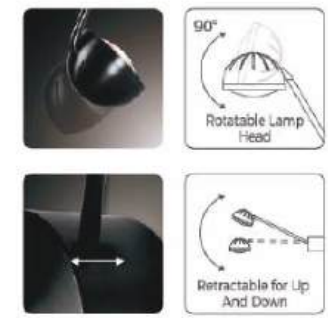

HOROSCOPE

DETAILS	
Material: Aluminum	Color Temp.: 3000K
Lamp Shade: Acrylic	CRI (Ra): >90
Finishing: Anodizing	LED Rated Life: +50,000 Hours
	Dimming: 100%-10%

Dimmable with ELV or TRIAC Dimmer (Not Included)

ITEM NO.	PC111129	PW131311
Wattage:	6W	6W
Voltage:	100-130V	100-130V
Size:	5.5" Dia. x 24.6"H	4.7"L x 1.8"W x 22"H
Total Lumens:	420	720
Delivered Lumens:	304	504