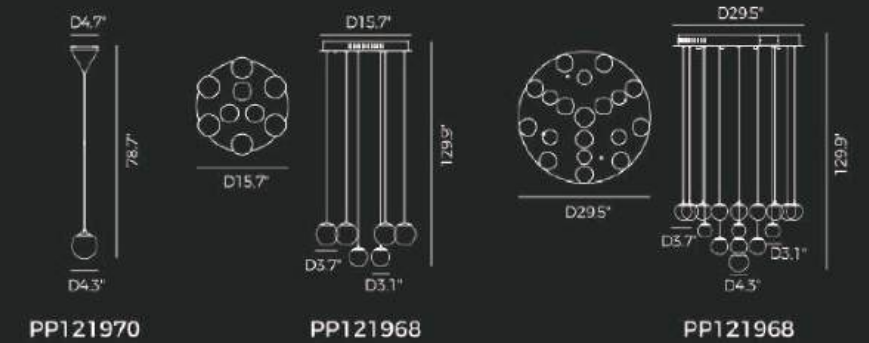

MEISSA

DETAILS

Material: Aluminum + Steel
Lamp Shade: Acrylic
Finishing: Electroplating + Painting

Color Temp.: 3000K
CRI (Ra): >90
LED Rated Life: +50,000 Hours
Dimming: 100%-10%

Dimmable with ELV or TRIAC Dimmer (Not Included)

ITEM NO.	PP121970	PP121968	PP121969
Wattage:	6W	45W (9- light)	96W (19- light)
Voltage:	100-120V	100-120V	100-120V
Size:	4.3" Dia. x 78.7" OAH	15.7" Dia. x 129.9" OAH	29.5" Dia. x 129.9" OAH
Estimated Lumens:	500	3700	8000
Estimated Delivered Lumens:	380	2600	5500