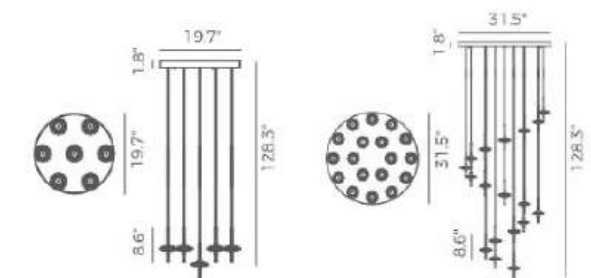

PP121753

PP121755

LIGHT-YEAR

DETAILS

Material:
Zinc Alloy + Steel + ABS

Lamp Shade:
Crystal + Acrylic

Finishing:
Electroplating +
Painting

Color Temp.: 3000K

CRI (Ra): ≥90

LED Rated Life: ≥50,000 Hours

Dimming: 100%-10%

Dimmable with ELV or TRIAC Dimmer (Not Included)

ITEM NO.	PP121753	PP121755
Wattage:	35W (7-light)	96W (18-light)
Voltage:	100-120V	100-120V
Size:	19.7" Dia. x 128.3" OAH	31.5" Dia. x 128.3" OAH
Total Lumens:	2940	7560
Delivered Lumens:	2100	5400