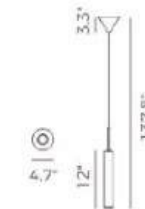

PP121372

Color Finish

FOCUS

DETAILS

Material: Aluminum + Steel

Lamp Shade: Acrylic

Finishing: Anodizing + Baking Finish

Color Temp: 3000K

CRI (Ra): ≥90

LED Rated Life: ≈50,000 Hours

Dimming: 100%-10%

Dimmable with ELV or TRIAC Dimmer (Not Included)
Vanity can be mounted on wall or ceiling

ITEM NO.	PP121372	PW131274	PW131275	PW131273
Wattage:	6W	6W	12W	18W
Voltage:	100-130V	100-130V	100-130V	100-130V
Size:	4.7" Dia. x 137.8" OAH	5.7" L x 6" W x 7.1" H	18.1" L x 7.2" W x 7.1" H	30" L x 7.2" W x 7.1" H
Total Lumens:	420	420	840	1260
Delivered Lumens:	291	291	585	874