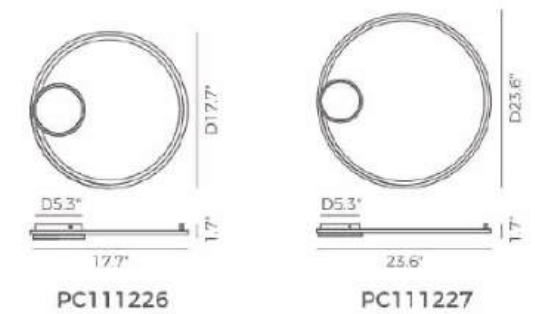

MIRACLE

DETAILS

Material: Aluminum + Steel + PC

Lamp Shade: Acrylic

Finishing: Anodizing + Painting

Color Temp.: 3000K

CRI (Ra): ≥90

LED Rated Life: ≈50,000 Hours

Dimming: 100%-10%

Dimmable with ELV or TRIAC Dimmer (Not Included)

ITEM NO.	PC111226	PC111227
Wattage:	36W	44W
Voltage:	100-130V	100-130V
Size:	17.7" Dia. x 1.7"H	23.6" Dia. x 1.7"H
Total Lumens:	3060	3740
Delivered Lumens:	1800	2100