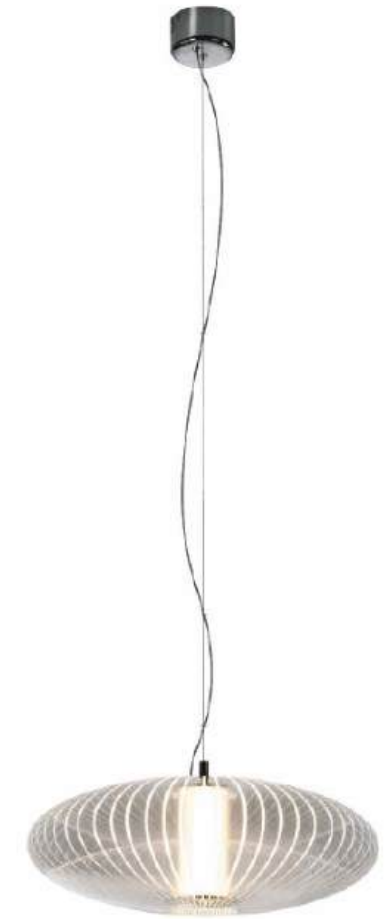

ITEM NO.	PP121215	PP121216
Wattage:	11W	13W
Voltage:	100-130V	100-130V
Size:	11.8"Dia. x 13.62"OAH	11.8"Dia. x 13.62"OAH
Total Lumens:	900	750
Delivered Lumens:	734	612

PP120244-CM

PP120243-CM

PP120243

PP120244