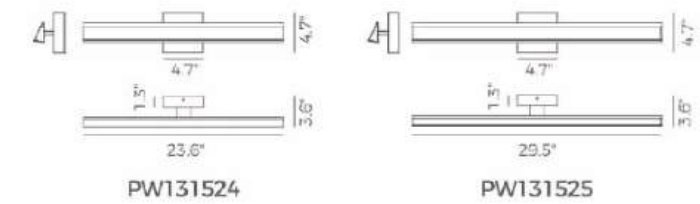

PW131524

PW131525

PRISM

DETAILS

Material:
Aluminum + Steel

Lamp Shade:
Acrylic

Finishing:
Anodizing +
Painting

Color Temp.: 3000K

CRI (Ra): >90

LED Rated Life: +50,000 Hours

Dimming: 100%-10%

Dimmable with ELV or TRIAC Dimmer (Not Included)

ITEM NO. PW131524

Wattage: 15W

Voltage: 100-130V

Size: 23.6"L x 3.6"W x 4.7"H

Total Lumens: 630

Delivered Lumens: 440

ITEM NO. PW131525

Wattage: 19W

Voltage: 100-130V

Size: 29.5"L x 3.6"W x 4.7"H

Total Lumens: 800

Delivered Lumens: 560