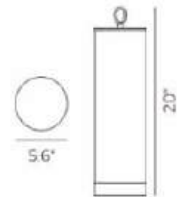

PT040002

PHOEBE

DETAILS

Material: Steel
Color Temp.: 3000K
CRI (Ra): ≥90
Lamp Shade: Acrylic
LED Rated Life: ≈50,000 Hours
Finishing: Electroplating

ITEM NO.	PT040001	PT040002
Wattage:	13W	15W
Voltage:	100-240V	100-240V
Size:	4.4" Dia. x 16"H	5.6" Dia. x 20"H
Total Lumens:	1050	1260
Delivered Lumens:	456	547

HELENE

DETAILS

Material: Aluminum
Color Temp.: 3000K
CRI (Ra): ≥90
Lamp Shade: Acrylic
LED Rated Life: ≈50,000 Hours
Finishing: Anodizing

ITEM NO.	PT140934
Wattage:	26W
Voltage:	100-240V
Size:	17.7"L x 8.3"W x 17.9"H
Total Lumens:	2100
Delivered Lumens:	903

BAMBI

DETAILS

Material: Aluminum
Color Temp.: 3000K
CRI (Ra): ≥90
Lamp shade: Fabric + Acrylic
LED Rated Life: ≈50,000 Hours
Finishing: Anodizing

ITEM NO.	PT040013	PT040014
Wattage:	9W	14W
Voltage:	100-240V	100-240V
Size:	9.8" Dia. x 17.9"H	14.2" Dia. x 21.7"H
Total Lumens:	750	1050
Delivered Lumens:	226	316

OPTICS

DETAILS

Material: Aluminum
Color Temp.: 3000K
CRI (Ra): ≥90
Lamp Shade: PS Diffuser
LED Rated Life: ≈50,000 Hours
Finishing: Spray Painting

ITEM NO.	PT140864
Wattage:	6W
Voltage:	100-240V
Size:	22"L x 6.3"W x 17.8"H
Total Lumens:	600
Delivered Lumens:	238