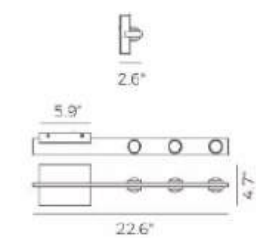

PW131318-MH

Color Finish

AURORA

DETAILS

Material: Aluminum
Lamp Shade: Acrylic
Finishing: Anodizing + Painting
Color Temp.: 3000K
CRI (Ra): ≥90
LED Rated Life: ≈50,000 Hours
Dimming: 100%-10%

Dimmable with ELV or TRIAC Dimmer (Not Included)

PW131318

ITEM NO.	PW131321	PW131319	PW131322	PW131318	PW131320
Wattage:	11W	22W	22W	16W	16W
Voltage:	100-130V	100-130V	100-130V	100-130V	100-130V
Size:	14.7"L x 2.6"W x 4.7"H	24.5"L x 2.6"W x 4.7"H	38.3"L x 2.6"W x 4.7"H	22.6"L x 2.6"W x 4.7"H	26.5"L x 2.6"W x 4.7"H
Total Lumens:	840	1680	1680	1260	1260
Delivered Lumens:	609	1217	1217	913	913