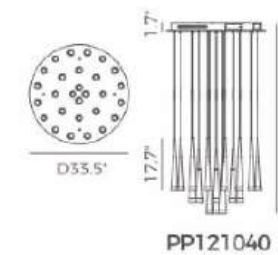

Color Finish

PP121040