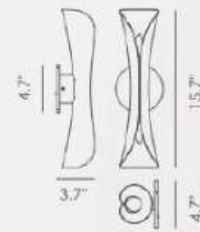

PW130118

RENZO (For Specification Quote Only)

DETAILS

Material:
Aluminum

Lamp Shade:
Aluminum

Finishing:
Anodizing

ITEM NO. PW130118
Wattage: E12 LED 50W, 2x25W Max*
Voltage: 100-130V
Size: 4.7"L x 3.7"W x 15.7"H

*Bulbs not included

VANITY MIRROR

DETAILS

Material:
Aluminum + Steel

Lamp Shade:
Glass

Finishing:
Anodizing +
Electroplating

Color Temp.: 3000K

CRI (Ra): ≥90

LED Rated Life: =50,000 Hours

ITEM NO. PW130107
Wattage: 85W
Voltage: 100-240V
Size: 10.2"Dia. x 15.8"H
Total Lumens: 790
Delivered Lumens: 341