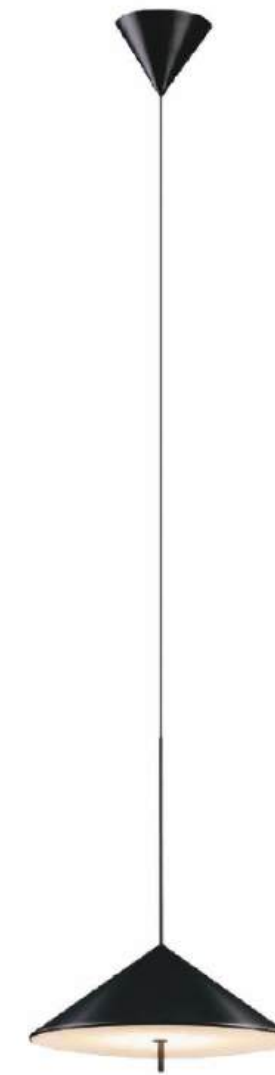

PP020215-SDC

FISHER

DETAILS

Material: Aluminum
Lamp Shade: PS Diffuser
Finishing: Anodizing
Color Temp.: 3000K
CRI (Ra): >90
LED Rated Life: +50,000 Hours
Dimming: 100%-10%

Dimmable with ELV or TRIAC Dimmer (Not Included)

ITEM NO. PP020215
Wattage: 20W
Voltage: 100-130V
Size: 13.8" Dia. x 140.4" OAH
Total Lumens: 1680
Delivered Lumens: 694