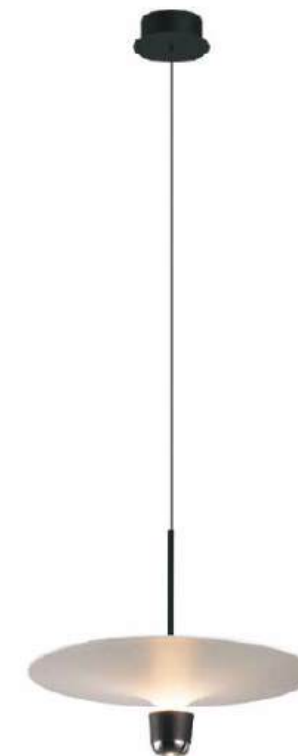

PP121413-PW