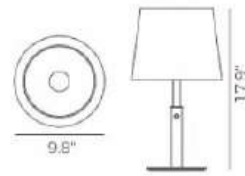

PHOEBE

DETAILS

Material: Steel
Color Temp.: 3000K
CRI (Ra): ≥90
Lamp Shade: Acrylic
LED Rated Life: ≈50,000 Hours
Finishing: Electroplating

ITEM NO.	PT040001	PT040002
Wattage:	13W	15W
Voltage:	100-240V	100-240V
Size:	4.4" Dia. x 16"H	5.6" Dia. x 20"H
Total Lumens:	1050	1260
Delivered Lumens:	456	547

HELENE

DETAILS

Material: Aluminum
Color Temp.: 3000K
CRI (Ra): ≥90
Lamp Shade: Acrylic
LED Rated Life: ≈50,000 Hours
Finishing: Anodizing

ITEM NO.	PT140934
Wattage:	26W
Voltage:	100-240V
Size:	17.7"L x 8.3"W x 17.9"H
Total Lumens:	2100
Delivered Lumens:	903

PT040013

BAMBI

DETAILS

Material: Aluminum
Color Temp.: 3000K
CRI (Ra): ≥90
Lamp shade: Fabric + Acrylic
LED Rated Life: ≈50,000 Hours
Finishing: Anodizing

ITEM NO.	PT040013	PT040014
Wattage:	9W	14W
Voltage:	100-240V	100-240V
Size:	9.8" Dia. x 17.9"H	14.2" Dia. x 21.7"H
Total Lumens:	750	1050
Delivered Lumens:	226	316

OPTICS

DETAILS

Material: Aluminum
Color Temp.: 3000K
CRI (Ra): ≥90
Lamp Shade: PS Diffuser
LED Rated Life: ≈50,000 Hours
Finishing: Spray Painting

ITEM NO.	PT140864
Wattage:	6W
Voltage:	100-240V
Size:	22"L x 6.3"W x 17.8"H
Total Lumens:	600
Delivered Lumens:	238