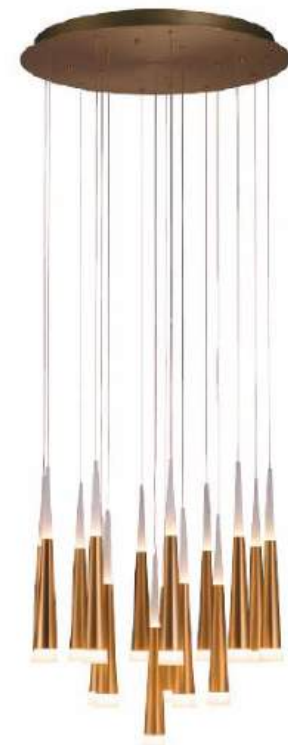

PP120105-BG