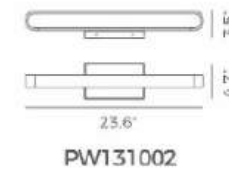

CIRCUIT

DETAILS

Material: Aluminum	Color Temp.: 3000K
Lamp Shade: Acrylic	CRI (Ra): ≥90
Finishing: Anodizing	LED Rated Life: ≈50,000 Hours
	Dimming: 100%-10%

Dimmable with ELV or TRIAC Dimmer (Not Included)

ITEM NO.	PW030051	PW030052
Wattage:	9W	10W
Voltage:	100-130V	100-130V
Size:	11.8" Dia. x 1.9"H	15.7" Dia. x 1.9"H
Total Lumens:	1050	1050
Delivered Lumens:	452	452

SOMBRERO

DETAILS

Material: Aluminum + Steel	Color Temp.: 3000K
Lamp Shade: Acrylic	CRI (Ra): ≥90
Finishing: Painting + Plating	LED Rated Life: ≈50,000 Hours
	Dimming: 100%-10%

Dimmable with ELV or TRIAC Dimmer (Not Included)

ITEM NO.	PW131013	PW131030
Wattage:	12W	21W
Voltage:	100-130V	100-130V
Size:	13.8" Dia. x 3.9"H	17.7" Dia. x 3.9"H
Total Lumens:	750	1680
Delivered Lumens:	266	595

VARIETY

DETAILS

Material: Aluminum	Color Temp.: 3000K
Lamp Shade: Acrylic	CRI (Ra): ≥90
Finishing: Anodizing	LED Rated Life: ≈50,000 Hours
	Dimming: 100%-10%

Dimmable with ELV or TRIAC Dimmer (Not Included)

ITEM NO.	PW131038	PW131039	PW131296
Wattage:	14W	21W	28W
Voltage:	100-130V	100-130V	100-130V
Size:	9.8"L x 6"W x 4.7"H	15.7"L x 6"W x 4.7"H	22.8"L x 5.8"W x 4.7"H
Total Lumens:	1200	1800	2520
Delivered Lumens:	545	817	1144

PW131002

Color Finish

SONARA

DETAILS

Material: Aluminum + Steel	Color Temp.: 3000K
Lamp Shade: Acrylic	CRI (Ra): ≥90
Finishing: Anodizing + Painting	LED Rated Life: ≈50,000 Hours
	Dimming: 100%-10%

Dimmable with ELV or TRIAC Dimmer (Not Included)

ITEM NO.	PW131002	PW131003
Wattage:	11W	19W
Voltage:	100-130V	100-130V
Size:	23.6"L x 3.5"W x 4.7"H	35.2"L x 3.5"W x 4.7"H
Total Lumens:	1050	1800
Delivered Lumens:	431	738