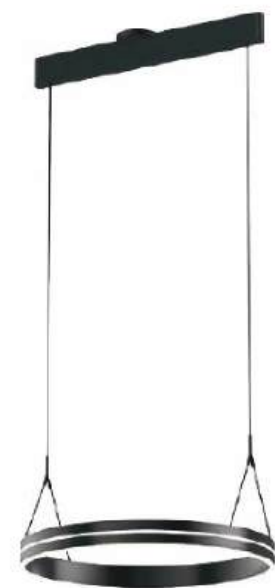

CRI (Ra): ≥90

LED Rated Life: ≈50,000 Hours

Dimming: 100%-10%

Dimmable with ELY or TRIAC Dimmer (Not Included)

ITEM NO.	PP020114	PP020115	PW030021	PW030020	PW030019
Wattage:	53W	61W	10W	15W	20W
Voltage:	100-130V	100-130V	100-130V	100-130V	100-130V
Size:	47.2"L x 4.7"W x 129.9"OAH	59"L x 4.7"W x 129.9"OAH	21.7"L x 3"W x 4.7"H	29.5"L x 3"W x 4.7"H	39.4"L x 3"W x 4.7"H
Total Lumens:	2520	5040	840	1260	1680
Delivered Lumens:	1154	2308	365	547	729