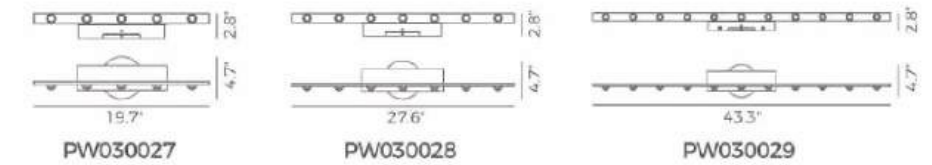

LEONARDO

DETAILS

Material: Aluminum
Lamp Shade: Acrylic
Finishes: Anodizing + Painting

Color Temp.: 3000K
CRI (Ra): >90
LED Rated Life: +50,000 Hours
Dimming: 100%-10%

Can be mounted upwards or downwards
Dimmable with ELV or TRIAC Dimmer (Not Included)

ITEM NO.	PW030027	PW030028	PW030029
Wattage:	6.5W	9W	14.5W
Voltage:	100-130V	100-130V	100-130V
Size:	19.7"L x 2.8"W x 4.7"H	27.6"L x 2.8"W x 4.7"H	43.3"L x 2.8"W x 4.7"H
Total Lumens:	520	730	1150
Delivered Lumens:	361	507	798