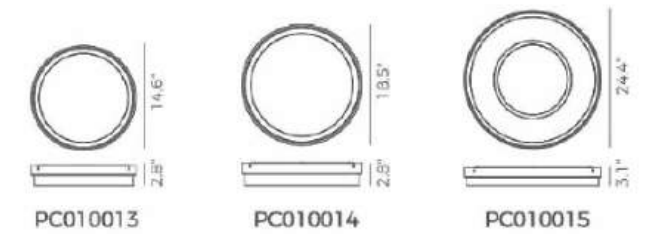

Color Finish

ANELLO

DETAILS

Material: Polyurethane

Lamp Shade: Acrylic

Finishing: Spray Painting

Color Temp.: 3000K

CRI (Ra): ≥90

LED Rated Life: ~50,000 Hours

Dimming: 100%-10%

ITEM NO.	PC010013	PC010014	PC010015
Wattage:	22W	30W	22W+40W
Voltage:	100-130V	100-130V	100-130V
Size:	14.6" Dia. x 2.8"H	18.5" Dia. x 2.8"H	24.4" Dia. x 3.1"H
Total Lumens:	1800	2520	4920
Delivered Lumens:	809	1084	2405