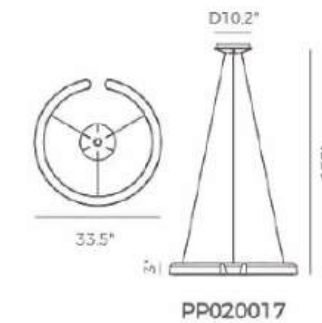

ITEM NO.	PP020155	PP020156
Wattage:	27W	65W
Voltage:	100-130V	100-130V
Size:	23.6"L x 21.7"W x 135.4"OAH	31.5"L x 29.5"W x 135.4"OAH
Total Lumens:	2310	5250
Delivered Lumens:	1005	2279

PP020017-MH

PP020018-MH