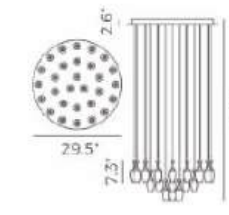

PP1212119

LA BOTELLA

DETAILS

Material:
Aluminum + Steel

Lamp Shade:
Glass + Acrylic

Finishing:
Anodizing +
Plating

Color Temp.: 3000K

CRI (Ra): ≥80

LED Rated Life: ≈50,000 Hours

Dimming: 100%-10%

Dimmable with ELV or TRIAC Dimmer (Not Included)

ITEM NO.	PP121234	PP121235	PP121219	PP121217	PP121221
Wattage:	35W (7-light)	45W (9-light)	148W (29-light)	184W (36-light)	200W (39-light)
Voltage:	100-130V	100-130V	100-130V	100-130V	100-130V
Size:	32.7"L x 4.7"W x 128"OAH	41.3"L x 4.7"W x 128"OAH	29.5" Dia. x 128"OAH	29.5"L x 29.5"W x 128"OAH	41.3" Dia. x 137.8"OAH
Total Lumens:	2940	3780	12180	15120	16380
Delivered Lumens:	1276	1641	5286	6562	7109