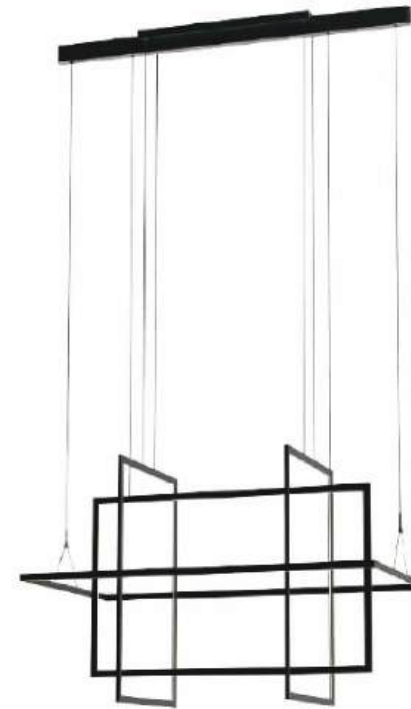

PP121463-SDG