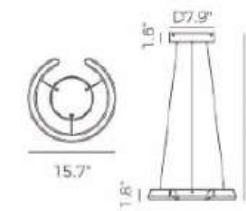

PP121822

SOLAIRE

DETAILS

Material: Aluminum
Lamp Shade: Acrylic
Finishing: Anodizing

Color Temp.: 3000K
CRI (Ra): ≥90
LED Rated Life: ≈50,000 Hours
Dimming: 100%-10%

Dimmable with ELV or TRIAC Dimmer (Not Included)

ITEM NO.

	PP121822	PP121823	PP121825
Wattage:	35W	58W	92W
Voltage:	100-130V	100-130V	100-130V
Size:	15.7" Dia. x 122" OAH	23.6" Dia. x 122" OAH	23.6" Dia. x 122" OAH
Estimated Lumens:	3300	4950	8250
Estimated Delivered Lumens:	1500	2200	3600