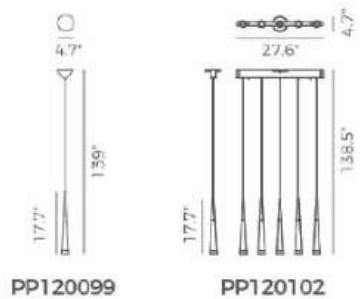

METEOR

DETAILS

Material: Aluminum
Lamp Shade: Acrylic
Finishing: Anodizing
Color Temp: 3000K
CRI (Ra): ≥90
LED Rated Life: ≈50,000 Hours
Dimming: 100%-10%

Dimmable with ELV or TRIAC Dimmer (Not Included)

ITEM NO.	PP120099	PP120102
Wattage:	6.5W	30W (5-light)
Voltage:	100-130V	100-130V
Size:	4.7" Dia. x 139" OAH	27.6" L x 4.7" W x 138.5" OAH
Total Lumens:	630	3150
Delivered Lumens:	273	1367