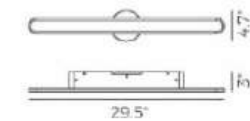

PW030020

GIANNI

DETAILS

Material:
Aluminum + Steel

Lamp Shade:
Acrylic

Finishing:
Baking Finish

Color Temp.: 3000K

CRI (Ra): ≥90

LED Rated Life: ≈50,000 Hours

Dimming: 100%-10%

Dimmable with ELY or TRIAC Dimmer (Not Included)

ITEM NO.	PP020114	PP020115	PW030021	PW030020	PW030019
Wattage:	53W	61W	10W	15W	20W
Voltage:	100-130V	100-130V	100-130V	100-130V	100-130V
Size:	47.2"L x 4.7"W x 129.9"OAH	59"L x 4.7"W x 129.9"OAH	21.7"L x 3"W x 4.7"H	29.5"L x 3"W x 4.7"H	39.4"L x 3"W x 4.7"H
Total Lumens:	2520	5040	840	1260	1680
Delivered Lumens:	1154	2308	365	547	729