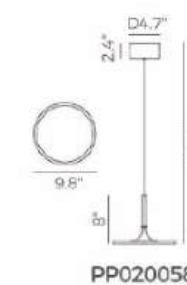

Color Finish

PP020058