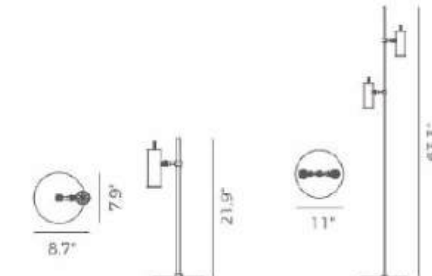

PT140968

PF150594

FOCUS

DETAILS

Material:
Aluminum + Steel

Lamp Shade:
Acrylic

Finishing:
Anodizing +
Electroplating

Color Temp.: 3000K

CRI (Ra): >90

LED Rated Life: +50,000 Hours

ITEM NO.	PT140968	PF150594
Wattage:	6W	12W
Voltage:	100-130V	100-130V
Size:	79"L x 8.7"W x 21.9"H	11"Dia. x 63.3"H
Total Lumens:	420	820
Delivered Lumens:	291	569