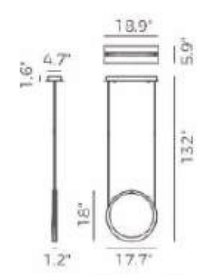

PP121769

ETERNAL

DETAILS

Material:	Aluminium	Color Temp.:	3000K
Lamp Shade:	Acrylic	CRI (Ra):	≥90
Finishing:	Anodizing + Painting	LED Rated Life:	≈50,000 Hours
		Dimming:	100%-10%

Dimmable with ELV or TRIAC Dimmer (Not Included)

ITEM NO.	PP121769	PP121772	PP121774
Wattage:	30W	69W (3- light)	148W (5- light)
Voltage:	100-120V	100-120V	100-120V
Size:	18.9" x 5.9" x 132"OAH	46.2" x 5.9" x 132"OAH	74.8" x 5.9" x 132"OAH
Total Lumens:	2200	6600	11000
Delivered Lumens:	950	2850	4750