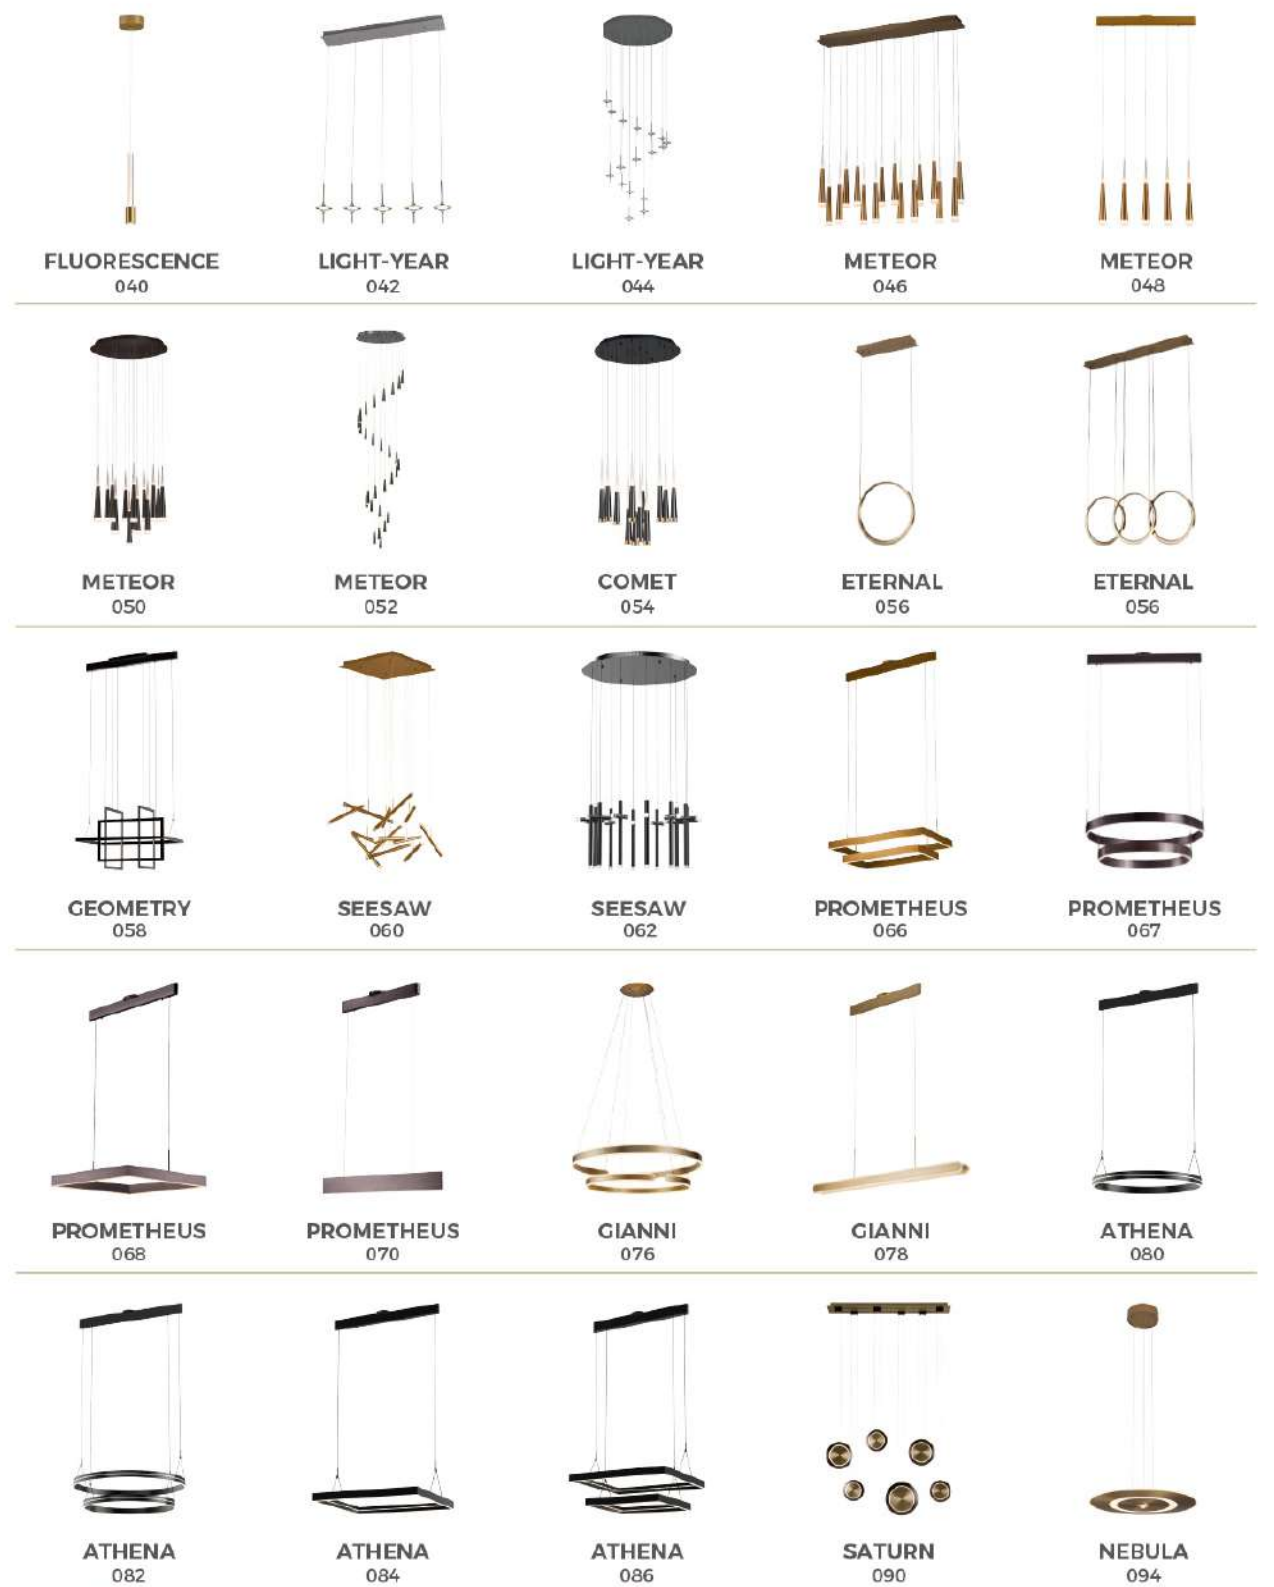

NEW PRODUCTS

PHOTO INDEX

1

PENDANTS

PHOTO INDEX

PHOTO INDEX

AURORA
096

PRISM
108

LANGE
112

FOCUS
116

URANAS
120

URANAS
122

ESSENCE
124

CENTURY
128

ORBIT
132

DIAMANTE
136