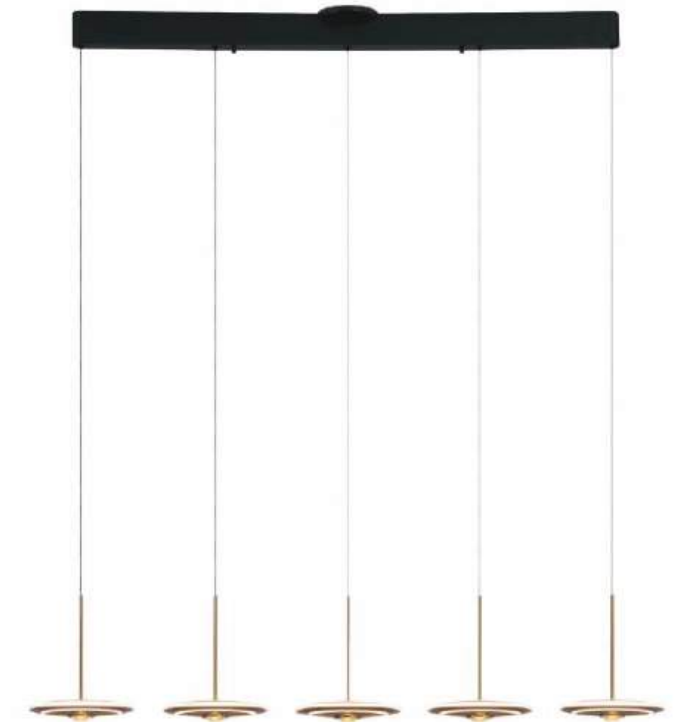

PP121768-SDG/AB