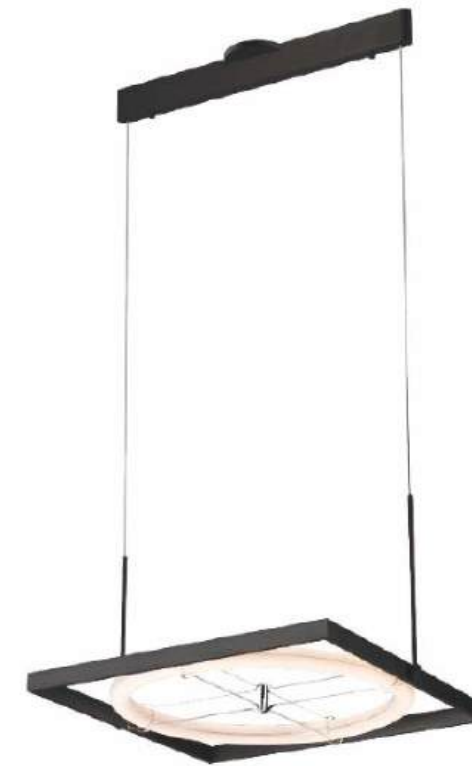

ITEM NO.	PP120243	PP120244
Wattage:	21W	20W
Voltage:	100-130V	100-130V
Size:	15.7"Dia x 132.5"OAH	19.7"Dia x 129.1"OAH
Total Lumens:	1890	1800
Delivered Lumens:	712	678

PP020155-SDG

PP020156-SDG

FORMULA

DETAILS