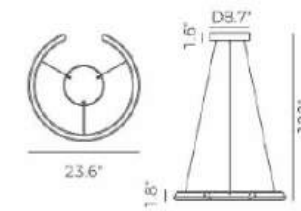

ITEM NO.	PP121828
Wattage:	40W
Voltage:	100-120V
Size:	47.2"L x 4.7"W x 121.5"OAH
Estimated Lumens:	3700
Estimated Delivered Lumens:	1900

PP121822-SAB

PP121823-SAB

PP121825-SAB

PP121822

PP121823

PP121825

SOLAIRE