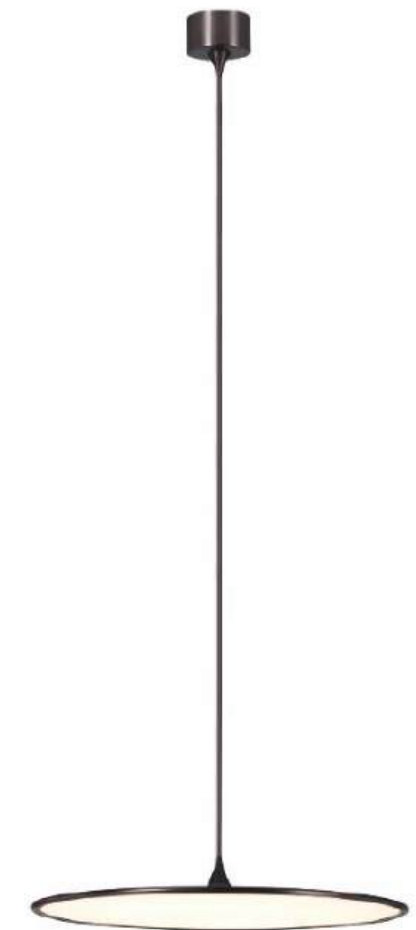

PP120303-DT

Color Finish

LEJA

DETAILS

Material: Aluminum
Lamp Shade: PS Diffuser
Finishing: Anodizing
Color Temp.: 3000K
CRI (Ra): ≥90
LED Rated Life: ≈50,000 Hours
Dimming: 100%-10%

Dimmable with ELV or TRIAC Dimmer (Not Included)

ITEM NO.	PP120301	PP120302	PP120303
Wattage:	23W	29W	48W
Voltage:	100-130V	100-130V	100-130V
Size:	15.7\"/>		
Total Lumens:	1890	2430	4320
Delivered Lumens:	818	1052	1871