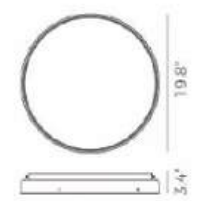

PC111080-DT*

PC111081-DT*

PC111082-DT*

* For Specification Quote Only

PC111072

Color Finish

PAN

DETAILS

Material: Aluminum
Lamp Shade: Acrylic
Finishing: Anodizing + Spray Painting
Color Temp.: 3000K
CRI (Ra): ≥90
LED Rated Life: ≈50,000 Hours
Dimming: 100%-10%

Dimmable with ELV or TRIAC Dimmer (Not Included)

ITEM NO.	PC111070	PC111080	PC111071	PC111081	PC111072	PC111082
Wattage:	19W	20W	25W	25W	34W	30W
Voltage:	100-130V	100-130V	100-130V	100-130V	100-130V	100-130V
Size:	12"Dia. x 2.8"H	8"L x 8"W x 2.8"H	15.9"Dia. x 3"H	12"L x 12"W x 2.8"H	19.8"Dia. x 3.4"H	15.9"L x 15.9"W x 2.9"H
Total Lumens:	1890	1500	2520	2520	3240	2730
Delivered Lumens:	1055	836	1430	1404	1782	1521