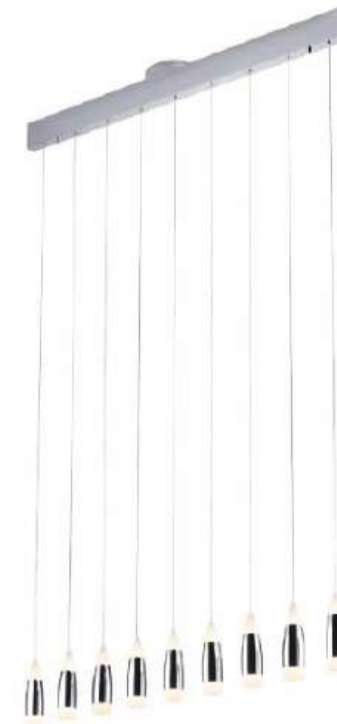

PP020022-CM