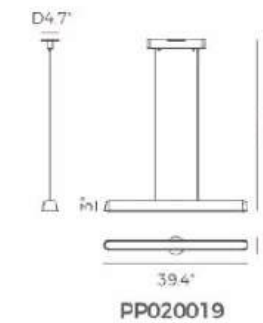

ITEM NO.	PP020155	PP020156
Wattage:	27W	65W
Voltage:	100-130V	100-130V
Size:	23.6"L x 21.7"W x 135.4"OAH	31.5"L x 29.5"W x 135.4"OAH
Total Lumens:	2310	5250
Delivered Lumens:	1005	2279

PP020017-MH

PP020018-MH