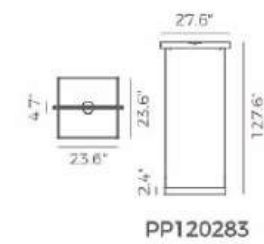

Color Finish

PROMETHEUS

DETAILS		ITEM NO.	PP120280	PP120281	PP120282
Material:	Aluminum	Color Temp.:	3000K		
Lamp Shade:	Acrylic	Wattage:	22W	31W	53W
Finishing:	Anodizing	Voltage:	100-130V	100-130V	100-130V
		Size:	25.6"L x 21.7"W x 127.6"OAH	31.5"L x 27.6"W x 127.6"OAH	28.4"L x 27.6"W x 127.6"OAH
		Total Lumens:	1800	2520	4320
		Delivered Lumens:	808	1348	2395

Dimmable with ELV or TRIAC Dimmer (Not Included)

Color Finish

PP120283

PROMETHEUS

DETAILS		ITEM NO.	PP120283	PP120284	PP120285
Material:	Aluminum	Color Temp.:	3000K		
Lamp Shade:	Acrylic	Wattage:	31W	42W	73W
Finishing:	Anodizing	Voltage:	100-130V	100-130V	100-130V
		Size:	27.6"L x 23.6"W x 127.6"OAH	33.5"L x 29.6"W x 127.6"OAH	33.5"L x 29.6"W x 127.6"OAH
		Total Lumens:	2520	3120	5640
		Delivered Lumens:	1070	1386	2566

Dimmable with ELV or TRIAC Dimmer (Not Included)