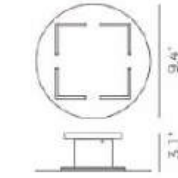

IMPRESSION

Let your design make the most beautiful impression with this versatile and unique wall collection. The warm and elegant antique brass finish highlights Impression, which is available in two sizes. Your wall becomes a sculptural garden of light with this collection of petals illuminated with subtle LED arrays.

IMPRESSION

DETAILS

Material: Steel
Color Temp.: 3000K
CRI (Ra): >90
Lamp Shade: PS
LED Rated Life: >50,000 Hours
Finishing: Plating
Dimming: 100%-10%

Dimmable with ELV or TRIAC Dimmer (Not Included)

ITEM NO.	PW131271	PW131272
Wattage:	8W	11W
Voltage:	100-130V	100-130V
Size:	11.8\"Dia. x 5.1\"H	19.7\"Dia. x 5.1\"H
Total Lumens:	600	900
Delivered Lumens:	247	371

PW131139

SHIELD

DETAILS

Material: Steel
Color Temp.: 3000K
CRI (Ra): >90
Lamp Shade: Acrylic
LED Rated Life: >50,000 Hours
Finishing: Painting
Dimming: 100%-10%

Dimmable with ELV or TRIAC Dimmer (Not Included)

ITEM NO.	PW131138	PW131139	PW131140
Wattage:	8W	12W	16W
Voltage:	100-130V	100-130V	100-130V
Size:	7.1\"Dia. x 2.7\"H	9.4\"Dia. x 3.1\"H	11.8\"Dia. x 3.5\"H
Total Lumens:	600	900	1200
Delivered Lumens:	186	279	372