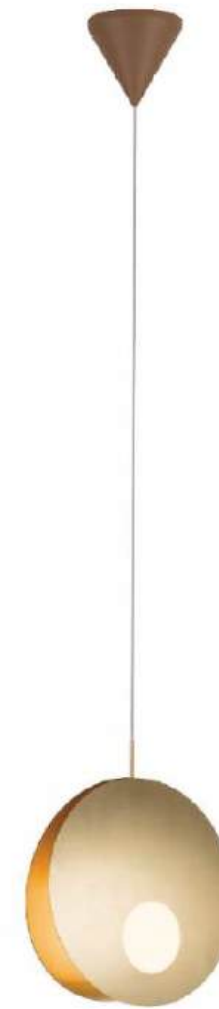

ITEM NO.	PP121634
Wattage:	5W
Voltage:	100-120V
Size:	6.9" Dia. x 134.8" OAH
Total Lumens:	500
Delivered Lumens:	500

PP121898-SAB

PP121898

PERLA

DETAILS

Material: Aluminum
 Lamp Shade: Glass + Acrylic
 Finishing: Anodizing