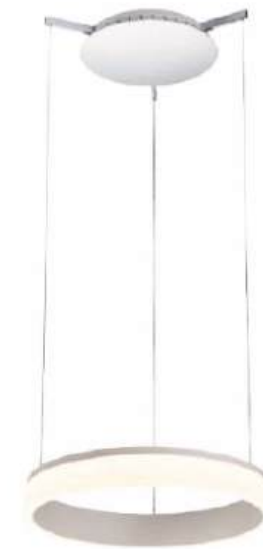

Color Temp: 3000K

CRI (Ra): ≥90

LED Rated Life: ≈50,000 Hours

Dimming: 100%-10%

Dimmable with ELV or TRIAC Dimmer (Not Included)

ITEM NO.	PP120983
Wattage:	25W+30W
Voltage:	100-130V
Size:	31.9" Dia. x 121.8" OAH
Total Lumens:	5040
Delivered Lumens:	2288