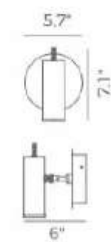

PW131274

Color Finish

FOCUS

DETAILS

Material: Aluminum + Steel

Lamp Shade: Acrylic

Finishing: Anodizing + Baking Finish

Color Temp: 3000K

CRI (Ra): ≥90

LED Rated Life: ≈50,000 Hours

Dimming: 100%-10%

Dimmable with ELV or TRIAC Dimmer (Not Included)
Vanity can be mounted on wall or ceiling

ITEM NO.	PP121372	PW131274	PW131275	PW131273
Wattage:	6W	6W	12W	18W
Voltage:	100-130V	100-130V	100-130V	100-130V
Size:	4.7" Dia. x 137.8" OAH	5.7" L x 6" W x 7.1" H	18.1" L x 7.2" W x 7.1" H	30" L x 7.2" W x 7.1" H
Total Lumens:	420	420	840	1260
Delivered Lumens:	291	291	585	874