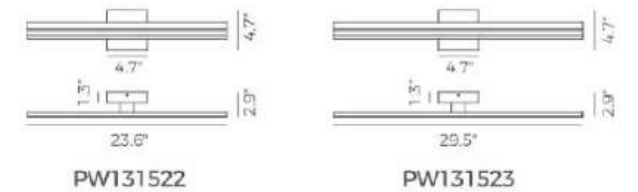

ATHENA

DETAILS

Material: Aluminum + Steel
Lamp Shade: Acrylic
Finishing: Anodizing + Painting
Color Temp.: 3000K
CRI (Ra): >90
LED Rated Life: +50,000 Hours
Dimming: 100%-10%

Dimmable with ELV or TRIAC Dimmer (Not Included)

ITEM NO.	PW131522	PW131523
Wattage:	11W	17W
Voltage:	100-130V	100-130V
Size:	23.6"L x 2.9"W x 4.7"H	29.5"L x 2.9"W x 4.7"H
Total Lumens:	670	840
Delivered Lumens:	470	590