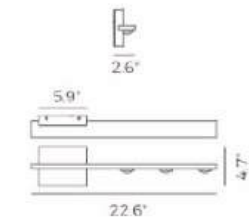

PW131325-MH

Color Finish

AURORA

DETAILS

Material: Aluminum
Lamp Shade: Acrylic
Finishing: Anodizing + Painting

Color Temp.: 3000K
CRI (Ra): ≥90
LED Rated Life: =50,000 Hours
Dimming: 100%-10%

Dimmable with ELV or TRIAC Dimmer (Not Included)

PW131323

ITEM NO.	PW131325	PW131324	PW131327	PW131323	PW131326
Wattage:	6W	11W	11W	8W	8W
Voltage:	100-130V	100-130V	100-130V	100-130V	100-130V
Size:	14.7"L x 2.6"W x 4.7"H	24.5"L x 2.6"W x 4.7"H	38.3"L x 2.6"W x 4.7"H	22.6"L x 2.6"W x 4.7"H	26.5"L x 2.6"W x 4.7"H
Total Lumens:	420	840	840	630	630
Delivered Lumens:	304	609	609	457	457