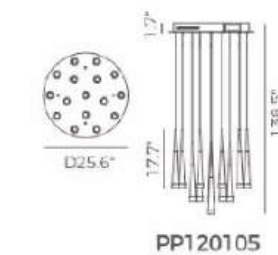

PP121040

PP120105

METEOR

DETAILS

Material: Aluminum + Steel
Lamp Shade: Acrylic
Finishing: Anodizing + Baking Finish
Color Temp.: 3000K
CRI (Ra): ≥90
LED Rated Life: +50,000 Hours
Dimming: 100%-10%

Dimmable with ELV or TRIAC Dimmer (Not Included)

ITEM NO.	PP121040	PP120105
Wattage:	210W (28-light)	96W (16-light)
Voltage:	100-130V	100-130V
Size:	33.5" Dia. x 138.5" OAH	25.6" Dia. x 138.5" OAH
Total Lumens:	15480	8640
Delivered Lumens:	6718	3750