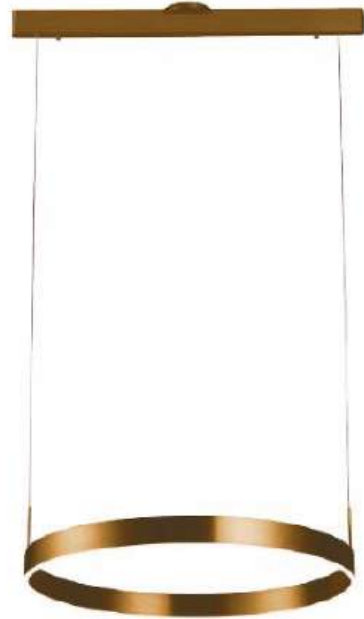

PP120281-BG