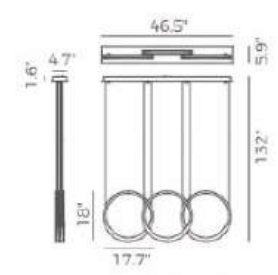

PP121772

ETERNAL

DETAILS

Material:	Aluminium	Color Temp.:	3000K
Lamp Shade:	Acrylic	CRI (Ra):	≥90
Finishing:	Anodizing + Painting	LED Rated Life:	≈50,000 Hours
		Dimming:	100%-10%

Dimmable with ELV or TRIAC Dimmer (Not Included)

ITEM NO.	PP121769	PP121772	PP121774
Wattage:	30W	69W (3- light)	148W (5- light)
Voltage:	100-120V	100-120V	100-120V
Size:	18.9" x 5.9" x 132"OAH	46.2" x 5.9" x 132"OAH	74.8" x 5.9" x 132"OAH
Total Lumens:	2200	6600	11000
Delivered Lumens:	950	2850	4750