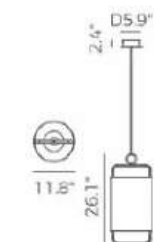

PT040061-MB/CW

PT040061

MINIMALISM

DETAILS

Material: Steel
Color Temp.: 3000K
CRI (Ra): ≥90
Lamp Shade: Fabric
LED Rated Life: ≈50,000 Hours
Finishing: Painting

ITEM NO.: PT040061
Wattage: 10W
Voltage: 100-240V
Size: 9.8" Dia. x 24.7"H
Total Lumens: 860
Delivered Lumens: 373

PP020241

MINIMALISM

DETAILS

Material: Steel
Color Temp.: 3000K
CRI (Ra): ≥90
Lamp Shade: Fabric
LED Rated Life: ≈50,000 Hours
Finishing: Painting

ITEM NO.	PP020243	PP020241	PP020242
Wattage:	17W	17W	15W
Voltage:	100-130V	100-130V	100-130V
Size:	9.8" Dia. x 144.7" OAH	11.8" Dia. x 146.3" OAH	13.8" Dia. x 143.1" OAH
Total Lumens:	1500	1500	1200
Delivered Lumens:	651	651	521

Dimmable with ELV or TRIAC Dimmer (Not Included)