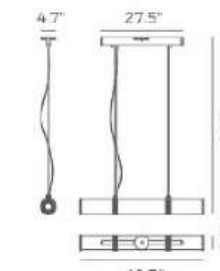

PP121223

DIAMANTE

DETAILS

Material: Aluminum + Cooper + Glass + Stain Steel
Lamp Shade: Borosilicate Glass
Finishes: Anodizing

Color Temp.: 2400K, 3000K
CRI (Ra): ≥90
LED Rated Life: =50,000 Hours

Dimmable with ELV or TRIAC Dimmer (Not included)

ITEM NO.	PP121223	PP121225	PP121222
Wattage:	28W	40W	28W
Voltage:	100-130V	100-130V	100-130V
Size:	41.3"L x 5.2"W x 127"OAH	127"L x 5.2"W x 127"OAH	7.1Dia. x 171.3"OAH
Total Lumens:	1800	2830	1800
Delivered Lumens:	781	1228	781