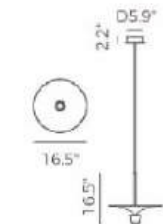

PP121412

GRAVITY

DETAILS

Material: Aluminum + Steel
Lamp Shade: Acrylic
Finishing: Painting
Color Temp.: 3000K
CRI (Ra): ≥90
LED Rated Life: ≈50,000 Hours
Dimming: 100%-10%

Dimmable with ELV or TRIAC Dimmer (Not Included)

ITEM NO.	PP121412	PP121413	PP121418
Wattage:	14W	14W	16W
Voltage:	100-130V	100-130V	100-130V
Size:	16.5" Dia. x 136.7" OAH	19.7" Dia. x 136.7" OAH	23.6" Dia. x 136.7" OAH
Total Lumens:	1050	1050	1260
Delivered Lumens:	857	857	1029