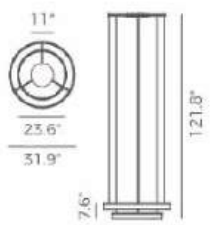

PP120983

HALO

DETAILS

Material:
Aluminum + Steel

Lamp Shade:
Acrylic

Finishing:
Painting +
Plating

Color Temp: 3000K

CRI (Ra): ≥90

LED Rated Life: ≈50,000 Hours

Dimming: 100%-10%

Dimmable with ELV or TRIAC Dimmer (Not Included)

ITEM NO.	PP120983
Wattage:	25W+30W
Voltage:	100-130V
Size:	31.9" Dia. x 121.8" OAH
Total Lumens:	5040
Delivered Lumens:	2288