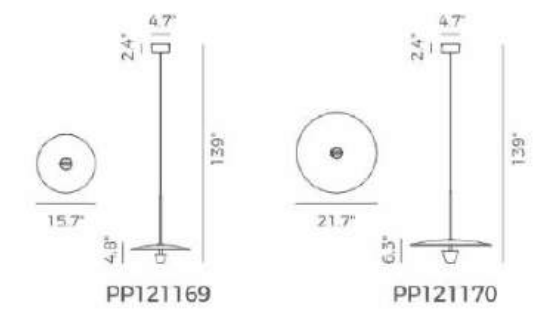

Color Finish

WILBUR

DETAILS

Material: Aluminum + Steel

Lamp Shade: Aluminum

Finishing: Painting

Color Temp.: 3000K

CRI (Ra): >90

LED Rated Life: +50,000 Hours

Dimming: 100%-10%

Dimmable with ELV or TRIAC Dimmer (Not Included)

ITEM NO.	PP121169	PP121170
Wattage:	12W	20W
Voltage:	100-130V	100-130V
Size:	15.7" Dia. x 139" OAH	21.7" Dia. x 139" OAH
Total Lumens:	1050	1820
Delivered Lumens:	857	1486